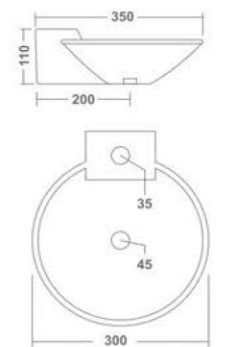

MATRIX
Wall Hung Basin
400x200x125mm
16"x8"x5"
5.60 Kg.

BERRY
Wall Hung Basin
360x260x130mm
14"x10"x5"
6.35 Kg.

VIOLET
Wall Hung Basin
380x340x140mm
15"x13"x6"
10.50 Kg.

Thin rim

LEO
Wall Hung Basin
400x290x115mm
16"x11"x4"
9.00 Kg.

PRIME
Wall Hung Basin
430x295x130mm
17"x12"x5"
8.75 Kg.

Thin rim

SIMP
Wall Hung Basin
420x275x140mm
17"x11"x6"
6.70 Kg.

LORENZ
Wall Hung Basin
410x310x120mm
16"x12"x5"
8.90 Kg.

Thin rim

LEXO
Wall Hung Basin
350x330x110mm
14"x13"x4"
8.55 Kg.

Thin rim

NOVAN
Wall Hung Basin
460x350x120mm
18"x14"x5"
7.70 Kg.

Thin rim

Thin rim

POLO
Wall Hung Basin
300x230x120mm
12"x9"x5"
5.75 Kg.

BRIO
Wall Hung Basin
450x275x125mm
18"x11"x5"
9.35 Kg.

Thin rim

TAPE
Wall Hung Basin
340x340x100mm
14"x14"x4"
6.45 Kg.

Thin rim

SMITH
Wall Hung Basin
300x350x110mm
21"x14"x4"
5.00 Kg.

Thin rim

Thin rim

SMALL
Wall Hung Basin
270x340x110mm
11"x14"x4"
6.25 Kg.

NICE

Wall Hung Basin
310x300x110mm
12"x12"x5"
4.85 Kg.

DELTA