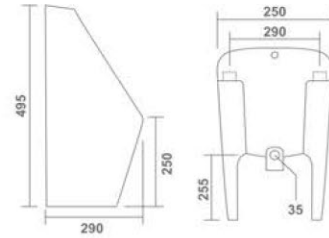

VISTA

Wall Hung Basin
250x300x115mm
10"x12"x4"
5.80 Kg.

AMAY

Wall Hung Basin
350x335x150mm
14"x14"x6"
7.20 Kg.

NANO

Wall Hung Basin
350x350x130mm
14"x14"x5"
7.00 Kg.

ANTRIX

Wall Hung Basin
320x320x130mm
13"x13"x5"
5.65 Kg.

MEGA

Wall Hung Basin
350x350x150mm
14"x14"x6"
8.55 Kg.

CORNER 14"

Wall Hung Basin
355x355x190mm
14"x14"x7"
6.15 Kg.

CORNER 16"

Wall Hung Basin
430x430x210mm
17"x17"x8"
7.90 Kg.

ACU PAN

Pan
410x600x390mm
16"x24"x16"
16.40 Kg.

ACU PAN / C.T. PAN

Pan
440x610x200mm
17"x24"x8"
14.30 Kg.

ORISSA PAN 23"

Pan
450x620x280mm
18"x24"x11"
17.80 Kg.

ORISSA PAN 20" COMFORT

Pan
410x530x260mm
16"x21"x10"
15.20 Kg.

ORISSA PAN 20"

Pan
425x530x245mm
17"x21"x10"
14.00 Kg.

C.T. PAN 20"

Pan
410x515x175mm
16"x20"x7"
13.40 Kg.

PLUTO
Urinal
250x290x495mm
10"x11"x20"
13.40 Kg.

SMALL
Urinal
290x290x385mm
11"x11"x15"
9.45 Kg.

LARGE
Urinal
365x400x615mm
14"x16"x25"
24.95 Kg.

FLAT BACK
Urinal
315x305x445mm
12"x12"x18"
8.15 Kg.