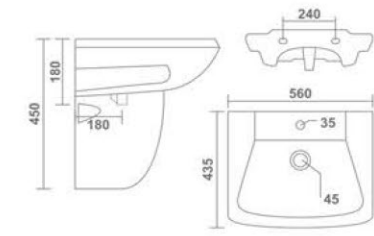

SQUARE
Wash Basin Pedestal
550x440x815mm
22"x17"x32"
27.85 Kg.

PARISH
Wash Basin Pedestal
550x425x800mm
22"x17"x32"
26.20 Kg.

COSMO
Wash Basin Pedestal
585x415x795mm
23"x16"x32"
28.95 Kg.

SILVA
Wash Basin Pedestal
575x425x850mm
23"x17"x34"
26.55 Kg.

SONARA
Wash Basin Pedestal
540x420x905mm
21"x17"x36"
23.85 Kg.

MILLO
Wash Basin Pedestal
570x430x890mm
23"x17"x35"
25.10 Kg.

ORCHID
Wash Basin Pedestal
525x420x870mm
21"x17"x35"
21.95 Kg.

ROYAL
Wash Basin Pedestal
575x450x860mm
23"x18"x34"
28.25 Kg.

M.CERA
Wash Basin Pedestal
570x440x885mm
23"x17"x35"
23.85 Kg.

DOLPHIN
Wash Basin Pedestal
440x530x810mm
17"x21"x32"
21.40 Kg.

TUFO HALF
Wash Basin Half Pedestal
465x340x470mm
18"x14"x19"
16.15 Kg.

NIKKI HALF
Wash Basin Half Pedestal
480x380x410mm
19"x15"x16"
17.45 Kg.

PARISH HALF
Wash Basin Half Pedestal
550x425x510mm
22"x17"x20"
26.75 Kg.

CANON HALF
Wash Basin Half Pedestal
560x435x450mm
22"x17"x18"
25.50 Kg.

SIMI HALF
Wash Basin Half Pedestal
550x400x550mm
22"x16"x22"
23.70 Kg.