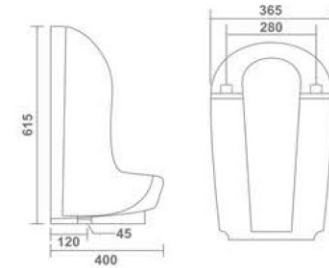

MEGA

Wall Hung Basin
350x350x150mm
14"x14"x6"
8.55 Kg.

CORNER 14"

Wall Hung Basin
355x355x190mm
14"x14"x7"
6.15 Kg.

CORNER 16"

Wall Hung Basin
430x430x210mm
17"x17"x8"
7.90 Kg.

ACU PAN

Pan
410x600x390mm
16"x24"x16"
16.40 Kg.

ACU PAN / C.T. PAN

Pan
440x610x200mm
17"x24"x8"
14.30 Kg.

ORISSA PAN 23"

Pan
450x620x280mm
18"x24"x11"
17.80 Kg.

ORISSA PAN 20" COMFORT

Pan
410x530x260mm
16"x21"x10"
15.20 Kg.

ORISSA PAN 20"

Pan
425x530x245mm
17"x21"x10"
14.00 Kg.

C.T. PAN 20"

Pan
410x515x175mm
16"x20"x7"
13.40 Kg.

PLUTO
Urinal
250x290x495mm
10"x11"x20"
13.40 Kg.

SMALL
Urinal
290x290x385mm
11"x11"x15"
9.45 Kg.

LARGE
Urinal
365x400x615mm
14"x16"x25"
24.95 Kg.

FLAT BACK
Urinal
315x305x445mm
12"x12"x18"
8.15 Kg.

LILY
Urinal
310x310x510mm
12"x12"x20"
10.00 Kg.

SQUATTING
Urinal
475x410x100mm
19"x16"x4"
11.30 Kg.

FLUSH TANK SLIM (Dual Flush)

Cistern
420x380x110mm
17"x15"x4"
7.5 Ltr.

FLUSH TANK HEAVY

Cistern
460x330x125mm
18"x13"x5"
10 Ltr.