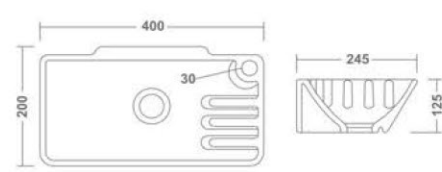

SPA
Wall Hung Basin
520x380x120mm
21"x15"x5"
11.00 Kg.

DOVE
Wall Hung Basin
455x345x150mm
18"x14"x6"
12.35 Kg.

Thin rim

AMPLE
Wall Hung Basin
450x300x140mm
18"x12"x5"
10.85 Kg.

CLAY
Wall Hung Basin
325x285x115mm
13"x11"x4"
7.50 Kg.

MATRIX
Wall Hung Basin
400x200x125mm
16"x8"x5"
5.60 Kg.

BERRY
Wall Hung Basin
360x260x130mm
14"x10"x5"
6.35 Kg.

VIOLET
Wall Hung Basin
380x340x140mm
15"x13"x6"
10.50 Kg.

Thin rim

LEO
Wall Hung Basin
400x290x115mm
16"x11"x4"
9.00 Kg.