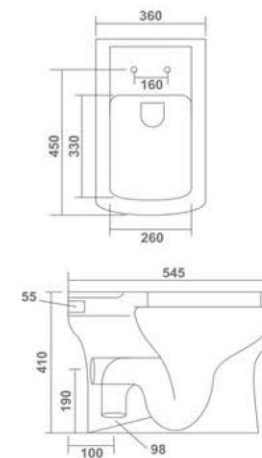

Available models

MONTANA
GRANT
GLOPS
CARDIFF
ZETA
AUDI
ELEGANT
ELEMENT 19"
JADE

OXXO EWC S & P
Water Closet
520x360x380mm
21"x14"x15"
33.40 Kg.

ETHAN EWC S & P
Water Closet
500x360x400mm
20"x14"x16"
32.70 Kg.

Inbuilt jet

SQUARE EWC S & P
Water Closet
545x360x410mm
22"x14"x16"
31.35 Kg.

Rimless

ETHAN EWC S & P
Water Closet
500x360x400mm
20"x14"x16"
32.70 Kg.

ORIENT EWC

Water Closet
510x390x400mm
20"x16"x16"
23.80 Kg.

ANGLO INDIAN S & P

Water Closet
580x450x320mm
20"x18"x13"
19.35 Kg.

EWC CONCEALED

Water Closet
560x360x395mm
22"x14"x16"
18.75 Kg.

LINIA EWS S & P

Water Closet
475x345x400mm
19"x14"x16"
18.30 Kg.

EWC S & P

Water Closet
515x350x395mm
20"x14"x16"
14.65 Kg.