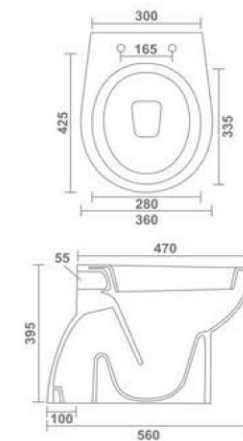

Inbuilt jet

SQUARE EWC S & P
Water Closet
545x360x410mm
22"x14"x16"
31.35 Kg.

Rimless

ETHAN EWC S & P
Water Closet
500x360x400mm
20"x14"x16"
32.70 Kg.

ORIENT EWC

Water Closet
510x390x400mm
20"x16"x16"
23.80 Kg.

ANGLO INDIAN S & P

Water Closet
580x450x320mm
20"x18"x13"
19.35 Kg.

EWC CONCEALED

Water Closet
560x360x395mm
22"x14"x16"
18.75 Kg.

LINIA EWS S & P

Water Closet
475x345x400mm
19"x14"x16"
18.30 Kg.

EWC S & P

Water Closet
515x350x395mm
20"x14"x16"
14.65 Kg.