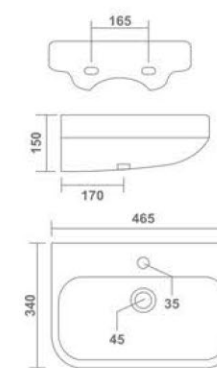

M.CERA
Wash Basin Pedestal
570x440x885mm
23"x17"x35"
23.85 Kg.

DOLPHIN
Wash Basin Pedestal
440x530x810mm
17"x21"x32"
21.40 Kg.

TUFO HALF
Wash Basin Half Pedestal
465x340x470mm
18"x14"x19"
16.15 Kg.

NIKKI HALF
Wash Basin Half Pedestal
480x380x410mm
19"x15"x16"
17.45 Kg.

PARISH HALF
Wash Basin Half Pedestal
550x425x510mm
22"x17"x20"
26.75 Kg.

CANON HALF
Wash Basin Half Pedestal
560x435x450mm
22"x17"x18"
25.50 Kg.

SIMI HALF
Wash Basin Half Pedestal
550x400x550mm
22"x16"x22"
23.70 Kg.

OLWIN HALF
Wash Basin Half Pedestal
535x440x435mm
21"x17"x17"
25.75 Kg.

Living with
Authentic
Design

COLADO
Wall Hung Basin
510x410x120mm
20"x16"x5"
13.80 Kg.

SPANISH
Wall Hung Basin
500x450x150mm
20"x18"x6"
15.90 Kg.

TUFO
Wall Hung Basin
465x340x150mm
18"x14"x6"
10.10 Kg.

BRUNA (Mini)
Wall Hung Basin
450x330x90mm
18"x13"x4"
8.80 Kg.

Thin rim

GEO
Wall Hung Basin
320x300x110mm
13"x12"x5"
6.60 Kg.

Thin rim

MARIO
Wall Hung Basin
305x255x120mm
12"x10"x5"
5.60 Kg.