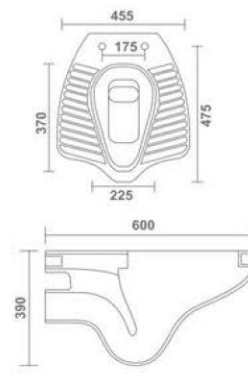

ELEMENT 19"
Wall Hung Closet
490x370x350mm
21"x15"x14"
30.50 Kg.

Rimless

JADE
Wall Hung Closet
510x360x350mm
20"x14"x14"
19.50 Kg.

ULTRA
Wall Hung Closet
525x350x400mm
21"x14"x16"
17.15 Kg.

CUPID
Wall Hung Closet
550x360x360mm
22"x14"x14"
18.45 Kg.

TITAN
Wall Hung Closet
490x340x340mm
20"x14"x14"
21.50 Kg.

AUDI
Wall Hung Closet
450x350x325mm
18"x14"x13"
22.80 Kg.

STEPHY MINI
Wall Hung Closet
465x350x340mm
18"x14"x14"
16.10 Kg.

® Registered Product

SOGO
Wall Hung Closet
575x370x355mm
23"x15"x14"
16.25 Kg.

ANGLIO WALL VIT
Wall Hung Closet
600x455x390mm
24"x18"x15"
17.35 Kg.

RIMLESS-DESIGN

TOILET BOWL WITHOUT AN EDGE

The rimless design is standard for all special toilets. It means that the toilet bowls do not have any difficult-to-reach places in which dirt and bacteria can accumulate. This makes it possible to clean the toilet far more quickly, easily and thoroughly. Sonara has produced rimless toilet bowls.