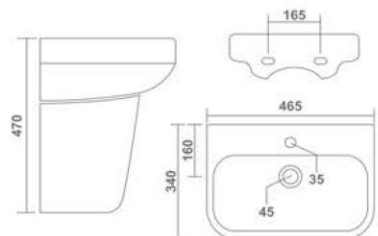

SQUARE
Wash Basin Pedestal
550x440x815mm
22"x17"x32"
27.85 Kg.

PARISH
Wash Basin Pedestal
550x425x800mm
22"x17"x32"
26.20 Kg.

COSMO
Wash Basin Pedestal
585x415x795mm
23"x16"x32"
28.95 Kg.

SILVA
Wash Basin Pedestal
575x425x850mm
23"x17"x34"
26.55 Kg.

SONARA
Wash Basin Pedestal
540x420x905mm
21"x17"x36"
23.85 Kg.

MILLO
Wash Basin Pedestal
570x430x890mm
23"x17"x35"
25.10 Kg.

ORCHID
Wash Basin Pedestal
525x420x870mm
21"x17"x35"
21.95 Kg.

ROYAL
Wash Basin Pedestal
575x450x860mm
23"x18"x34"
28.25 Kg.

M.CERA
Wash Basin Pedestal
570x440x885mm
23"x17"x35"
23.85 Kg.

DOLPHIN
Wash Basin Pedestal
440x530x810mm
17"x21"x32"
21.40 Kg.

TUFO HALF
Wash Basin Half Pedestal
465x340x470mm
18"x14"x19"
16.15 Kg.

NIKKI HALF
Wash Basin Half Pedestal
480x380x410mm
19"x15"x16"
17.45 Kg.

PARISH HALF
Wash Basin Half Pedestal
550x425x510mm
22"x17"x20"
26.75 Kg.

CANON HALF
Wash Basin Half Pedestal
560x435x450mm
22"x17"x18"
25.50 Kg.

SIMI HALF
Wash Basin Half Pedestal
550x400x550mm
22"x16"x22"
23.70 Kg.