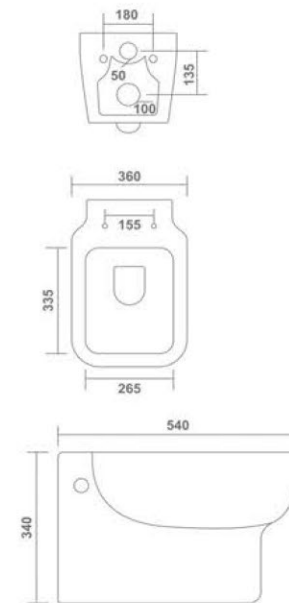

BABY
One Piece Closet
500x280x520mm
20"x11"x21"
S-Trap 6" | P-Trap
23.40 Kg.

CRISTY
One Piece Closet
710x370x660mm
28"x15"x26"
S-Trap 9" | P-Trap
50.00 Kg.

MONTANA
Wall Hung Closet
485x360x345mm
19"x14"x14"
24.90 Kg.

Rimless

GRANT
Wall Hung Closet
540x360x340mm
21"x14"x13"
27.30 Kg.

GLOPS
Wall Hung Closet
515x370x360mm
20"x15"x14"
25.50 Kg.

Tornado
flushing

Rimless

ATLANTIS
Wall Hung Closet
495x345x370mm
20"x14"x15"
27.60 Kg.

Rimless

Rimless

ARIN
Wall Hung Closet
490x350x355mm
20"x14"x14"
23.85 Kg.

VITO
Wall Hung Closet
535x380x370mm
21"x15"x15"
30.50 Kg.

AERON
Wall Hung Closet
505x365x360mm
20"x15"x14"
28.20 Kg.

COCO
Wall Hung Closet
530x370x360mm
21"x15"x14"
27.50 Kg.

Slendor

Stuff with Dimension

ZITA
Wall Hung Closet
510x355x300mm
20"x14"x12"
24.40 Kg.

Rimless

CARDIFF
Wall Hung Closet
475x350x350mm
19"x14"x14"
24.85 Kg.

MESSI
Wall Hung Closet
510x355x340mm
20"x14"x14"
22.95 Kg.