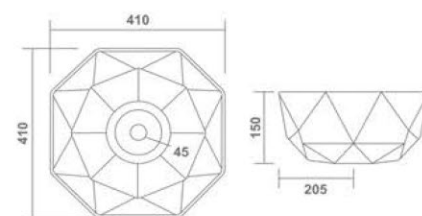

Oval of Ecstasy

XOLO STAR
Table Top Basin
410x410x150mm
16"x16"x6"
10.30 Kg.

Thin rim

Thin rim