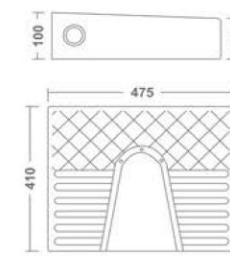

C.T. PAN 20"

Pan
410x515x175mm
16"x20"x7"
13.40 Kg.

PLUTO
Urinal
250x290x495mm
10"x11"x20"
13.40 Kg.

SMALL
Urinal
290x290x385mm
11"x11"x15"
9.45 Kg.

LARGE
Urinal
365x400x615mm
14"x16"x25"
24.95 Kg.

FLAT BACK
Urinal
315x305x445mm
12"x12"x18"
8.15 Kg.

LILY
Urinal
310x310x510mm
12"x12"x20"
10.00 Kg.

SQUATTING
Urinal
475x410x100mm
19"x16"x4"
11.30 Kg.

FLUSH TANK SLIM (Dual Flush)

Cistern
420x380x110mm
17"x15"x4"
7.5 Ltr.

FLUSH TANK HEAVY

Cistern
460x330x125mm
18"x13"x5"
10 Ltr.