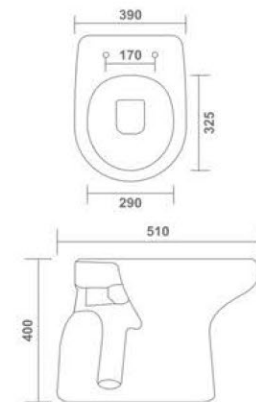

Slendor

Stuff with Dimension

ZITA
Wall Hung Closet
510x355x300mm
20"x14"x12"
24.40 Kg.

Rimless

CARDIFF
Wall Hung Closet
475x350x350mm
19"x14"x14"
24.85 Kg.

MESSI
Wall Hung Closet
510x355x340mm
20"x14"x14"
22.95 Kg.

Available models

MONTANA
GRANT
GLOPS
CARDIFF
ZETA
AUDI
ELEGANT
ELEMENT 19"
JADE

OXXO EWC S & P
Water Closet
520x360x380mm
21"x14"x15"
33.40 Kg.

ETHAN EWC S & P
Water Closet
500x360x400mm
20"x14"x16"
32.70 Kg.

Inbuilt jet

SQUARE EWC S & P
Water Closet
545x360x410mm
22"x14"x16"
31.35 Kg.

Rimless

ETHAN EWC S & P
Water Closet
500x360x400mm
20"x14"x16"
32.70 Kg.

ORIENT EWC

Water Closet
510x390x400mm
20"x16"x16"
23.80 Kg.

ANGLO INDIAN S & P

Water Closet
580x450x320mm
20"x18"x13"
19.35 Kg.

EWC CONCEALED

Water Closet
560x360x395mm
22"x14"x16"
18.75 Kg.

LINIA EWS S & P

Water Closet
475x345x400mm
19"x14"x16"
18.30 Kg.

EWC S & P

Water Closet
515x350x395mm
20"x14"x16"
14.65 Kg.