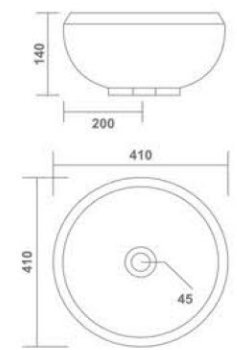

ORANGE
Table Top Basin
400x400x150mm
16"x16"x6"
10.70 Kg.

VERONA
Table Top Basin
400x400x150mm
16"x16"x6"
8.90 Kg.

SIGMA
Table Top Basin
400x330x100mm
16"x13"x4"
9.15 Kg.

VEXMON
Table Top Basin
450x400x120mm
18"x16"x5"
12.85 Kg.

Thin rim

FANTA
Table Top Basin
310x250x130mm
13"x10"x5"
6.10 Kg.

Thin rim

ISLAND
Table Top Basin
320x320x110mm
13"x13"x4"
5.00 Kg.

Thin rim

DOLLY
Table Top Basin
280x280x120mm
11"x11"x5"
4.10 Kg.

Thin rim

ALTO
Table Top Basin
380x380x150mm
15"x15"x6"
8.70 Kg.

MOON
Table Top Basin
380x380x130mm
15"x15"x5"
5.90 Kg.

Thin rim

SHINE
Table Top Basin
470x300x120mm
19"x12"x5"
8.00 Kg.

OMEN
Table Top Basin
470x300x110mm
19"x12"x4"
7.60 Kg.

WIPRO
Table Top Basin
410x410x140mm
16"x16"x5"
9.85 Kg.

LUCA
Table Top Basin
560x400x120mm
22"x16"x5"
16.45 Kg.

LIBRA
Table Top Basin
460x340x120mm
19"x13"x5"
11.90 Kg.

BELLA
Table Top Basin
280x280x130mm
11"x11"x5"
7.15 Kg.

Thin rim

SWISS
Table Top Basin
280x280x120mm
11"x11"x5"
5.15 Kg.