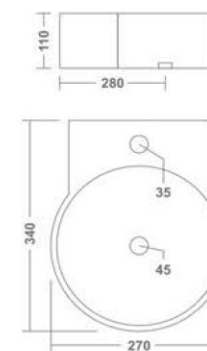

MATRIX
Wall Hung Basin
400x200x125mm
16"x8"x5"
5.60 Kg.

BERRY
Wall Hung Basin
360x260x130mm
14"x10"x5"
6.35 Kg.

VIOLET
Wall Hung Basin
380x340x140mm
15"x13"x6"
10.50 Kg.

Thin rim

LEO
Wall Hung Basin
400x290x115mm
16"x11"x4"
9.00 Kg.

PRIME
Wall Hung Basin
430x295x130mm
17"x12"x5"
8.75 Kg.

Thin rim

SIMP
Wall Hung Basin
420x275x140mm
17"x11"x6"
6.70 Kg.

LORENZ
Wall Hung Basin
410x310x120mm
16"x12"x5"
8.90 Kg.

Thin rim

LEXO
Wall Hung Basin
350x330x110mm
14"x13"x4"
8.55 Kg.

Thin rim

NOVAN
Wall Hung Basin
460x350x120mm
18"x14"x5"
7.70 Kg.

Thin rim

Thin rim

POLO
Wall Hung Basin
300x230x120mm
12"x9"x5"
5.75 Kg.

BRIO
Wall Hung Basin
450x275x125mm
18"x11"x5"
9.35 Kg.

Thin rim

TAPE
Wall Hung Basin
340x340x100mm
14"x14"x4"
6.45 Kg.

Thin rim

SMITH
Wall Hung Basin
300x350x110mm
21"x14"x4"
5.00 Kg.

Thin rim

Thin rim

SMALL
Wall Hung Basin
270x340x110mm
11"x14"x4"
6.25 Kg.

NICE

Wall Hung Basin
310x300x110mm
12"x12"x5"
4.85 Kg.

DELTA