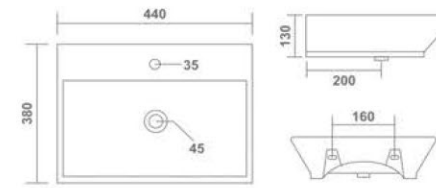

ROUND

Wall Hung Basin
370x295x180mm
15"x12"x7"
7.15 Kg.

SONATA

Wall Hung Basin
380x410x175mm
15"x16"x7"
11.20 Kg.

KING

Wall Hung Basin
400x360x110mm
16"x14"x4"
8.55 Kg.

LIBRA
Wall Hung Basin
460x340x120mm
19"x13"x5"
11.90 Kg.

LUCA
Wall Hung Basin
560x400x120mm
22"x16"x5"
16.45 Kg.

ARAV
Wall Hung Basin
335x365x150mm
13"x14"x6"
8.40 Kg.

REAL
Wall Hung Basin
305x245x175mm
12"x10"x7"
4.45 Kg.

MEERA
Wall Hung Basin
475x250x175mm
19"x10"x7"
6.55 Kg.

Thin rim

FIEO
Wall Hung Basin
430x320x150mm
17"x13"x6"
8.35 Kg.

SOCCER
Wall Hung Basin
350x425x260mm
14"x17"x10"
14.70 Kg.

JENNY
Wall Hung Basin
440x380x130mm
17"x15"x5"
12.10 Kg.

CORAL

Wall Hung Basin
490x340x110mm
19"x14"x4"
9.40 Kg.