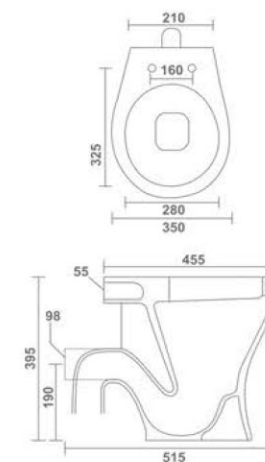

Inbuilt jet

SQUARE EWC S & P
Water Closet
545x360x410mm
22"x14"x16"
31.35 Kg.

Rimless

ETHAN EWC S & P
Water Closet
500x360x400mm
20"x14"x16"
32.70 Kg.

ORIENT EWC

Water Closet
510x390x400mm
20"x16"x16"
23.80 Kg.

ANGLO INDIAN S & P

Water Closet
580x450x320mm
20"x18"x13"
19.35 Kg.

EWC CONCEALED

Water Closet
560x360x395mm
22"x14"x16"
18.75 Kg.

LINIA EWS S & P

Water Closet
475x345x400mm
19"x14"x16"
18.30 Kg.

EWC S & P

Water Closet
515x350x395mm
20"x14"x16"
14.65 Kg.

OXXO EWC S & P BLACK
Water Closet
520x360x380mm
21"x14"x15"

SQUARE EWC S & P BLACK
Water Closet
545x360x410mm
22"x14"x16"

ETHAN EWC S & P BLACK
Water Closet
500x360x400mm
20"x14"x16"

ETHAN EWC S & P DC - 001
Water Closet
500x360x400mm
20"x14"x16"