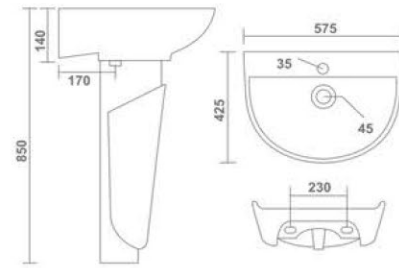

IMPERIAL
One Piece Basin
405x405x790mm
16"x16"x31"
22.30 Kg.

IRIS
One Piece Basin
405x405x840mm
16"x16"x33"
26.20 Kg.

TOGO
One Piece Basin
380x380x870mm
15"x15"x35"
21.20 Kg.

Designed for
Glory

CATANIA
One Piece Basin
390x260x300mm
15"x10"x12"
16.50 Kg.

CUBIX
One Piece Basin
450x430x335mm
18"x17"x13"
27.60 Kg.

KUBICA
One Piece Basin
350x350x270mm
14"x14"x11"
12.10 Kg.

BERLIN
One Piece Basin
410x400x270mm
16"x16"x11"
12.60 Kg.

COLADO
Wash Basin Pedestal
510x410x820mm
20"x16"x33"
27.35 Kg.

SQUARE
Wash Basin Pedestal
550x440x815mm
22"x17"x32"
27.85 Kg.

PARISH
Wash Basin Pedestal
550x425x800mm
22"x17"x32"
26.20 Kg.

COSMO
Wash Basin Pedestal
585x415x795mm
23"x16"x32"
28.95 Kg.

SILVA
Wash Basin Pedestal
575x425x850mm
23"x17"x34"
26.55 Kg.

SONARA
Wash Basin Pedestal
540x420x905mm
21"x17"x36"
23.85 Kg.

MILLO
Wash Basin Pedestal
570x430x890mm
23"x17"x35"
25.10 Kg.

ORCHID
Wash Basin Pedestal
525x420x870mm
21"x17"x35"
21.95 Kg.

ROYAL
Wash Basin Pedestal
575x450x860mm
23"x18"x34"
28.25 Kg.