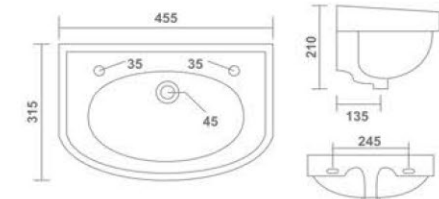

Thin rim

SMITH
Wall Hung Basin
300x350x110mm
21"x14"x4"
5.00 Kg.

Thin rim

Thin rim

SMALL
Wall Hung Basin
270x340x110mm
11"x14"x4"
6.25 Kg.

NICE

Wall Hung Basin
310x300x110mm
12"x12"x5"
4.85 Kg.

DELTA

Wall Hung Basin
400x275x150mm
16"x11"x6"
9.25 Kg.

GOLDEN

Wall Hung Basin
460x370x180mm
18"x15"x7"
8.85 Kg.

KOHINOOR

Wall Hung Basin
455x315x210mm
18"x12"x8"
8.75 Kg.

SUHANI

Wall Hung Basin
355x225x140mm
14"x9"x5"
4.90 Kg.

ROUND

Wall Hung Basin
370x295x180mm
15"x12"x7"
7.15 Kg.

SONATA

Wall Hung Basin
380x410x175mm
15"x16"x7"
11.20 Kg.

KING

Wall Hung Basin
400x360x110mm
16"x14"x4"
8.55 Kg.

LIBRA
Wall Hung Basin
460x340x120mm
19"x13"x5"
11.90 Kg.