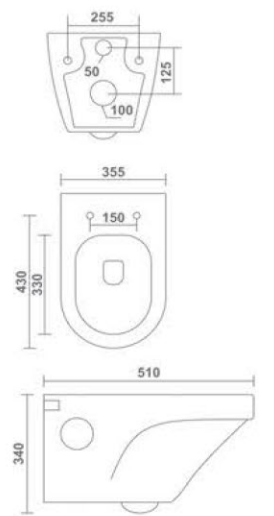

Rimless

Rimless

ARIN
Wall Hung Closet
490x350x355mm
20"x14"x14"
23.85 Kg.

VITO
Wall Hung Closet
535x380x370mm
21"x15"x15"
30.50 Kg.

AERON
Wall Hung Closet
505x365x360mm
20"x15"x14"
28.20 Kg.

COCO
Wall Hung Closet
530x370x360mm
21"x15"x14"
27.50 Kg.

Slendor

Stuff with Dimension

ZITA
Wall Hung Closet
510x355x300mm
20"x14"x12"
24.40 Kg.

Rimless

CARDIFF
Wall Hung Closet
475x350x350mm
19"x14"x14"
24.85 Kg.

MESSI
Wall Hung Closet
510x355x340mm
20"x14"x14"
22.95 Kg.

Rimless

AURA
Wall Hung Closet
535x355x380mm
21"x14"x15"
26.35 Kg.

ELEGANT
Wall Hung Closet
490x345x340mm
20"x14"x14"
29.35 Kg.

NEON 19"
Wall Hung Closet
490x355x360mm
19"x14"x15"
29.35 Kg.

Classic
Style Simplified