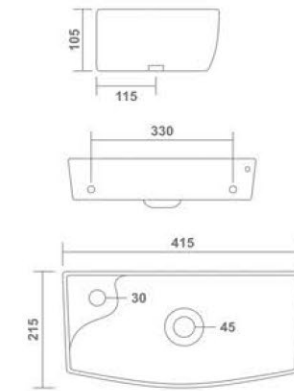

PARISH HALF
Wash Basin Half Pedestal
550x425x510mm
22"x17"x20"
26.75 Kg.

CANON HALF
Wash Basin Half Pedestal
560x435x450mm
22"x17"x18"
25.50 Kg.

SIMI HALF
Wash Basin Half Pedestal
550x400x550mm
22"x16"x22"
23.70 Kg.

OLWIN HALF
Wash Basin Half Pedestal
535x440x435mm
21"x17"x17"
25.75 Kg.

Living with
Authentic
Design

COLADO
Wall Hung Basin
510x410x120mm
20"x16"x5"
13.80 Kg.

SPANISH
Wall Hung Basin
500x450x150mm
20"x18"x6"
15.90 Kg.

TUFO
Wall Hung Basin
465x340x150mm
18"x14"x6"
10.10 Kg.

BRUNA (Mini)
Wall Hung Basin
450x330x90mm
18"x13"x4"
8.80 Kg.

Thin rim

GEO
Wall Hung Basin
320x300x110mm
13"x12"x5"
6.60 Kg.

Thin rim

MARIO
Wall Hung Basin
305x255x120mm
12"x10"x5"
5.60 Kg.

Thin rim

Thin rim

INOX
Wall Hung Basin
415x215x105mm
17"x9"x4"
5.95 Kg.

Thin rim

ARTIZ
Wall Hung Basin
310x305x105mm
12"x12"x4"
7.45 Kg.

GOLF
Wall Hung Basin
340x290x140mm
13"x11"x7"
10.75 Kg.

REFIN
Wall Hung Basin
460x350x120mm
18"x14"x5"
9.10 Kg.