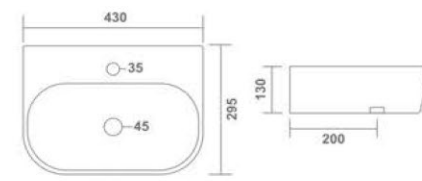

SIMP
Wall Hung Basin
420x275x140mm
17"x11"x6"
6.70 Kg.