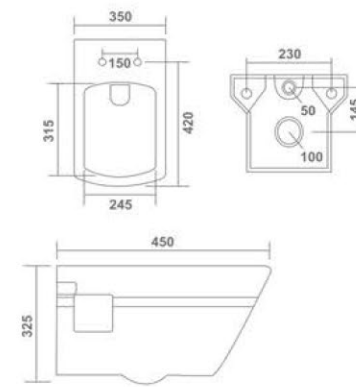

Slendor

Stuff with Dimension

ZITA
Wall Hung Closet
510x355x300mm
20"x14"x12"
24.40 Kg.

Rimless

CARDIFF
Wall Hung Closet
475x350x350mm
19"x14"x14"
24.85 Kg.

MESSI
Wall Hung Closet
510x355x340mm
20"x14"x14"
22.95 Kg.

Inbuilt jet

NEON 21"
Wall Hung Closet
535x370x350mm
21"x15"x14"
30.50 Kg.

ZETA
Wall Hung Closet
525x340x350mm
21"x14"x14"
23.70 Kg.

Inbuilt jet

ROLLO (H)
Wall Hung Closet
565x380x340mm
22"x15"x13"
15.00 Kg.

ELEMENT 19"
Wall Hung Closet
490x370x350mm
21"x15"x14"
30.50 Kg.

Rimless

JADE
Wall Hung Closet
510x360x350mm
20"x14"x14"
19.50 Kg.

ULTRA
Wall Hung Closet
525x350x400mm
21"x14"x16"
17.15 Kg.

CUPID
Wall Hung Closet
550x360x360mm
22"x14"x14"
18.45 Kg.

TITAN
Wall Hung Closet
490x340x340mm
20"x14"x14"
21.50 Kg.

AUDI
Wall Hung Closet
450x350x325mm
18"x14"x13"
22.80 Kg.

STEPHY MINI
Wall Hung Closet
465x350x340mm
18"x14"x14"
16.10 Kg.

® Registered Product

SOGO
Wall Hung Closet
575x370x355mm
23"x15"x14"
16.25 Kg.