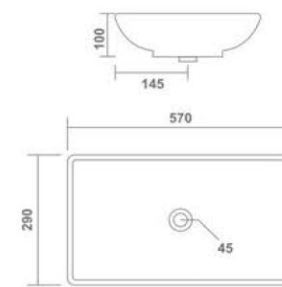

ANGLO INDIAN S & P

Water Closet
580x450x320mm
20"x18"x13"
19.35 Kg.

EWC CONCEALED

Water Closet
560x360x395mm
22"x14"x16"
18.75 Kg.

LINIA EWS S & P

Water Closet
475x345x400mm
19"x14"x16"
18.30 Kg.

EWC S & P

Water Closet
515x350x395mm
20"x14"x16"
14.65 Kg.

CELLO (Mini)
Table Top Basin
350x270x100mm
14"x11"x4"
4.75 Kg.

Thin rim

SCOT
Table Top Basin
300x300x100mm
12"x12"x4"
3.25 Kg.

SOPIE
Table Top Basin
460x340x110mm
18"x13"x4"
14.30 Kg.

Thin rim

MADRID
Table Top Basin
360x360x130mm
14"x14"x5"
7.00 Kg.

Thin rim

ASTON
Table Top Basin
460x300x140mm
18"x12"x5"
9.45 Kg.

Thin rim

RONITH
Table Top Basin
270x270x120mm
11"x11"x5"
6.90 Kg.

Thin rim

TONIRY
Table Top Basin
715x365x125mm
28"x14"x5"
12.85 Kg.

Thin rim

HELIX (Mini)
Table Top Basin
570x290x100mm
23"x11"x4"
9.00 Kg.

Shaping New
Creativity

ROSA
Table Top Basin
580x410x160mm
23"x16"x6"
17.75 Kg.

Thin rim

BRUNA
Table Top Basin
610x400x130mm
24"x16"x5"
16.30 Kg.