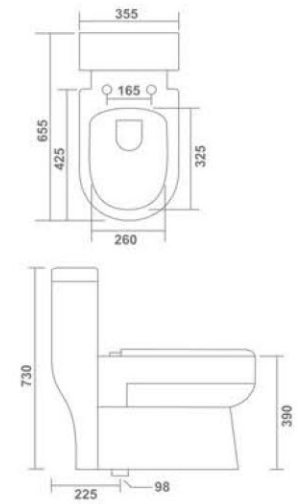

LUNAR
 One Piece Closet
 670x370x745mm
 27"x15"x30"
 Syphonic - 12"
 55.00 Kg.

Element of Perfection

SELTOS
One Piece Closet
665x370x735mm
26"x15"x29"
S Trap - 9"
55.00 Kg.

6D Flush

RAINBOW
One Piece Closet
660x350x750mm
26"x14"x30"
S Trap - 9"
55.00 Kg.

4D Flush

METRO
One Piece Closet
670x330x730mm
27"x13"x29"
S Trap - 4"/9" | P Trap
55.00 Kg.

STORM
One Piece Closet
680x370x730mm
27"x15"x29"
S Trap - 9"
56.70 Kg.

FOGO

One Piece Closet
690x355x730mm
27"x14"x29"
S Trap - 9" | P Trap
55.00 Kg.

CHERRY

One Piece Closet
655x355x730mm
26"x14"x29"
S-Trap 9"
54.00 Kg.

DENIUM

One Piece Closet
650x355x730mm
26"x14"x29"
S-Trap 9" | P-Trap
55.00 Kg.

CHARLY

One Piece Closet
650x345x695mm
26"x14"x28"
S Trap - 9" | P Trap
52.00 Kg.