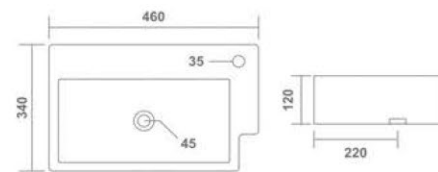

MOON
Table Top Basin
380x380x130mm
15"x15"x5"
5.90 Kg.

Thin rim

SHINE
Table Top Basin
470x300x120mm
19"x12"x5"
8.00 Kg.

OMEN
Table Top Basin
470x300x110mm
19"x12"x4"
7.60 Kg.

WIPRO
Table Top Basin
410x410x140mm
16"x16"x5"
9.85 Kg.

LUCA
Table Top Basin
560x400x120mm
22"x16"x5"
16.45 Kg.

LIBRA
Table Top Basin
460x340x120mm
19"x13"x5"
11.90 Kg.

BELLA
Table Top Basin
280x280x130mm
11"x11"x5"
7.15 Kg.

Thin rim

SWISS
Table Top Basin
280x280x120mm
11"x11"x5"
5.15 Kg.