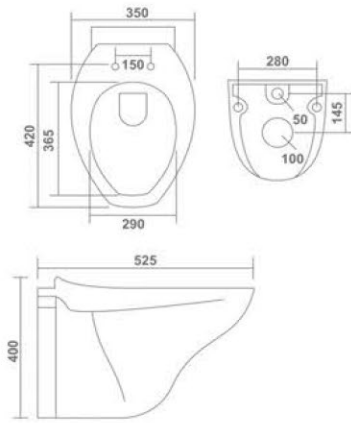

Slendor

Stuff with Dimension

ZITA
Wall Hung Closet
510x355x300mm
20"x14"x12"
24.40 Kg.

Rimless

CARDIFF
Wall Hung Closet
475x350x350mm
19"x14"x14"
24.85 Kg.

MESSI
Wall Hung Closet
510x355x340mm
20"x14"x14"
22.95 Kg.

Inbuilt jet

NEON 21"
Wall Hung Closet
535x370x350mm
21"x15"x14"
30.50 Kg.

ZETA
Wall Hung Closet
525x340x350mm
21"x14"x14"
23.70 Kg.

Inbuilt jet

ROLLO (H)
Wall Hung Closet
565x380x340mm
22"x15"x13"
15.00 Kg.

ELEMENT 19"
Wall Hung Closet
490x370x350mm
21"x15"x14"
30.50 Kg.

Rimless

JADE
Wall Hung Closet
510x360x350mm
20"x14"x14"
19.50 Kg.

ULTRA
Wall Hung Closet
525x350x400mm
21"x14"x16"
17.15 Kg.

CUPID
Wall Hung Closet
550x360x360mm
22"x14"x14"
18.45 Kg.

TITAN
Wall Hung Closet
490x340x340mm
20"x14"x14"
21.50 Kg.

AUDI
Wall Hung Closet
450x350x325mm
18"x14"x13"
22.80 Kg.

STEPHY MINI
Wall Hung Closet
465x350x340mm
18"x14"x14"
16.10 Kg.

® Registered Product

SOGO
Wall Hung Closet
575x370x355mm
23"x15"x14"
16.25 Kg.