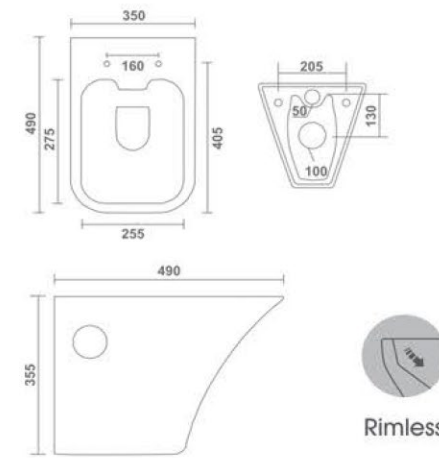

BABY
One Piece Closet
500x280x520mm
20"x11"x21"
S-Trap 6" | P-Trap
23.40 Kg.

CRISTY
One Piece Closet
710x370x660mm
28"x15"x26"
S-Trap 9" | P-Trap
50.00 Kg.

MONTANA
Wall Hung Closet
485x360x345mm
19"x14"x14"
24.90 Kg.

Rimless

GRANT
Wall Hung Closet
540x360x340mm
21"x14"x13"
27.30 Kg.

GLOPS
Wall Hung Closet
515x370x360mm
20"x15"x14"
25.50 Kg.

Tornado
flushing

Rimless

ATLANTIS
Wall Hung Closet
495x345x370mm
20"x14"x15"
27.60 Kg.

Rimless

Rimless

ARIN
Wall Hung Closet
490x350x355mm
20"x14"x14"
23.85 Kg.

VITO
Wall Hung Closet
535x380x370mm
21"x15"x15"
30.50 Kg.

AERON
Wall Hung Closet
505x365x360mm
20"x15"x14"
28.20 Kg.

COCO
Wall Hung Closet
530x370x360mm
21"x15"x14"
27.50 Kg.

Slendor

Stuff with Dimension

ZITA
Wall Hung Closet
510x355x300mm
20"x14"x12"
24.40 Kg.

Rimless

CARDIFF
Wall Hung Closet
475x350x350mm
19"x14"x14"
24.85 Kg.

MESSI
Wall Hung Closet
510x355x340mm
20"x14"x14"
22.95 Kg.