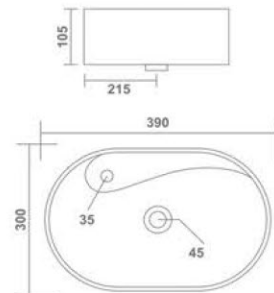

ANGLO INDIAN S & P

Water Closet
580x450x320mm
20"x18"x13"
19.35 Kg.

EWC CONCEALED

Water Closet
560x360x395mm
22"x14"x16"
18.75 Kg.

LINIA EWS S & P

Water Closet
475x345x400mm
19"x14"x16"
18.30 Kg.

EWC S & P

Water Closet
515x350x395mm
20"x14"x16"
14.65 Kg.

XOLO STAR
Table Top Basin
410x410x150mm
16"x16"x6"
10.30 Kg.

Thin rim

BENZ
Table Top Basin
575x400x120mm
23"x16"x5"
11.05 Kg.

Thin rim

SCOLA
Table Top Basin
630x420x110mm
25"x17"x4"
11.30 Kg.

Thin rim

SOPIE (Mini)
Table Top Basin
360x290x100mm
14"x11"x4"
6.95 Kg.

Thin rim

BERLIN (Mini)
Table Top Basin
390x300x105mm
15"x12"x4"
8.70 Kg.

Thin rim

HEART
Table Top Basin
380x350x80mm
15"x14"x3"
5.90 Kg.

Thin rim

FIGGY
Table Top Basin
445x260x130mm
18"x10"x5"
5.40 Kg.

Thin rim