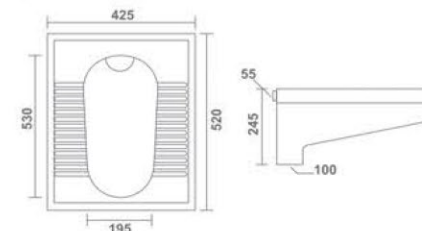

MEGA

Wall Hung Basin
350x350x150mm
14"x14"x6"
8.55 Kg.

CORNER 14"

Wall Hung Basin
355x355x190mm
14"x14"x7"
6.15 Kg.

CORNER 16"

Wall Hung Basin
430x430x210mm
17"x17"x8"
7.90 Kg.

ACU PAN

Pan
410x600x390mm
16"x24"x16"
16.40 Kg.

ACU PAN / C.T. PAN

Pan
440x610x200mm
17"x24"x8"
14.30 Kg.

ORISSA PAN 23"

Pan
450x620x280mm
18"x24"x11"
17.80 Kg.

ORISSA PAN 20" COMFORT

Pan
410x530x260mm
16"x21"x10"
15.20 Kg.

ORISSA PAN 20"

Pan
425x530x245mm
17"x21"x10"
14.00 Kg.

C.T. PAN 20"

Pan
410x515x175mm
16"x20"x7"
13.40 Kg.

PLUTO
Urinal
250x290x495mm
10"x11"x20"
13.40 Kg.

SMALL
Urinal
290x290x385mm
11"x11"x15"
9.45 Kg.

LARGE
Urinal
365x400x615mm
14"x16"x25"
24.95 Kg.

FLAT BACK
Urinal
315x305x445mm
12"x12"x18"
8.15 Kg.