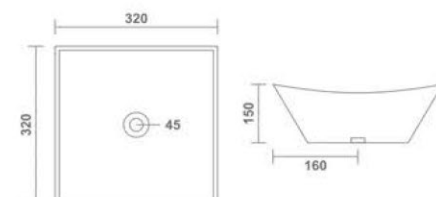

TAPE
Table Top Basin
340x340x100mm
14"x14"x4"
6.45 Kg.

Thin rim