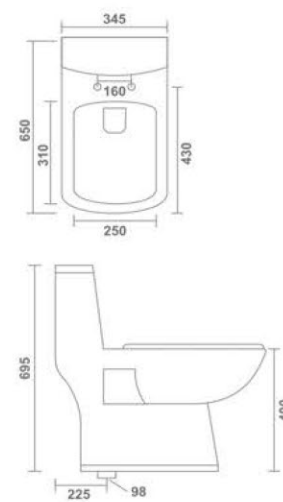

LUNAR
 One Piece Closet
 670x370x745mm
 27"x15"x30"
 Syphonic - 12"
 55.00 Kg.

Element of Perfection

SELTOS
One Piece Closet
665x370x735mm
26"x15"x29"
S Trap - 9"
55.00 Kg.

6D Flush

RAINBOW
One Piece Closet
660x350x750mm
26"x14"x30"
S Trap - 9"
55.00 Kg.

4D Flush

METRO
One Piece Closet
670x330x730mm
27"x13"x29"
S Trap - 4"/9" | P Trap
55.00 Kg.

STORM
One Piece Closet
680x370x730mm
27"x15"x29"
S Trap - 9"
56.70 Kg.

FOGO

One Piece Closet
690x355x730mm
27"x14"x29"
S Trap - 9" | P Trap
55.00 Kg.

CHERRY

One Piece Closet
655x355x730mm
26"x14"x29"
S-Trap 9"
54.00 Kg.

DENIUM

One Piece Closet
650x355x730mm
26"x14"x29"
S-Trap 9" | P-Trap
55.00 Kg.

CHARLY

One Piece Closet
650x345x695mm
26"x14"x28"
S Trap - 9" | P Trap
52.00 Kg.

BABY
One Piece Closet
500x280x520mm
20"x11"x21"
S-Trap 6" | P-Trap
23.40 Kg.

CRISTY
One Piece Closet
710x370x660mm
28"x15"x26"
S-Trap 9" | P-Trap
50.00 Kg.

MONTANA
Wall Hung Closet
485x360x345mm
19"x14"x14"
24.90 Kg.