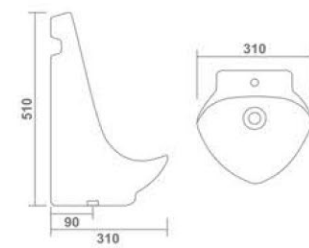

C.T. PAN 20"

Pan
410x515x175mm
16"x20"x7"
13.40 Kg.

PLUTO
Urinal
250x290x495mm
10"x11"x20"
13.40 Kg.

SMALL
Urinal
290x290x385mm
11"x11"x15"
9.45 Kg.

LARGE
Urinal
365x400x615mm
14"x16"x25"
24.95 Kg.

FLAT BACK
Urinal
315x305x445mm
12"x12"x18"
8.15 Kg.

LILY
Urinal
310x310x510mm
12"x12"x20"
10.00 Kg.

SQUATTING
Urinal
475x410x100mm
19"x16"x4"
11.30 Kg.

FLUSH TANK SLIM (Dual Flush)

Cistern
420x380x110mm
17"x15"x4"
7.5 Ltr.

FLUSH TANK HEAVY

Cistern
460x330x125mm
18"x13"x5"
10 Ltr.