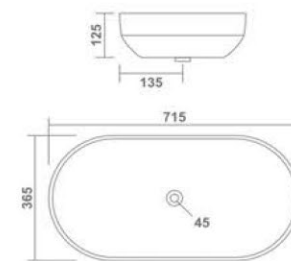

Thin rim

BERLIN (Mini)
Table Top Basin
390x300x105mm
15"x12"x4"
8.70 Kg.

Thin rim

HEART
Table Top Basin
380x350x80mm
15"x14"x3"
5.90 Kg.

Thin rim

FIGGY
Table Top Basin
445x260x130mm
18"x10"x5"
5.40 Kg.

Thin rim

CELLO (Mini)
Table Top Basin
350x270x100mm
14"x11"x4"
4.75 Kg.

Thin rim

SCOT
Table Top Basin
300x300x100mm
12"x12"x4"
3.25 Kg.

SOPIE
Table Top Basin
460x340x110mm
18"x13"x4"
14.30 Kg.

Thin rim

MADRID
Table Top Basin
360x360x130mm
14"x14"x5"
7.00 Kg.

Thin rim

ASTON
Table Top Basin
460x300x140mm
18"x12"x5"
9.45 Kg.

Thin rim

RONITH
Table Top Basin
270x270x120mm
11"x11"x5"
6.90 Kg.

Thin rim

TONIRY
Table Top Basin
715x365x125mm
28"x14"x5"
12.85 Kg.

Thin rim

HELIX (Mini)
Table Top Basin
570x290x100mm
23"x11"x4"
9.00 Kg.

Shaping New
Creativity

ROSA
Table Top Basin
580x410x160mm
23"x16"x6"
17.75 Kg.

Thin rim

BRUNA
Table Top Basin
610x400x130mm
24"x16"x5"
16.30 Kg.