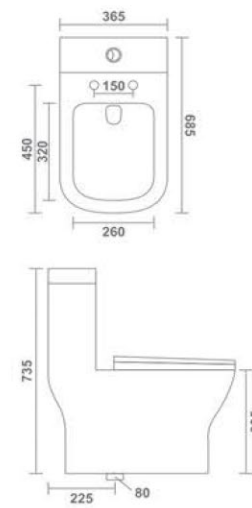

74 / Wash Basin Pedestal

100 / Cistern & Accessories

78 / Wash Basin Half-Pedestal

104 / Designer Collection

AQUA
 One Piece Closet
 685x375x760mm
 27"x15"x30"
 Syphonic - 9"
 58.00 Kg.

MONALISA
 One Piece Closet
 685x365x735mm
 27"x14"x29"
 Syphonic - 9"
 58.00 Kg.

LUNAR
 One Piece Closet
 670x370x745mm
 27"x15"x30"
 Syphonic - 12"
 55.00 Kg.

Element of Perfection

SELTOS
One Piece Closet
665x370x735mm
26"x15"x29"
S Trap - 9"
55.00 Kg.

6D Flush

RAINBOW
One Piece Closet
660x350x750mm
26"x14"x30"
S Trap - 9"
55.00 Kg.

4D Flush

METRO
One Piece Closet
670x330x730mm
27"x13"x29"
S Trap - 4"/9" | P Trap
55.00 Kg.

STORM
One Piece Closet
680x370x730mm
27"x15"x29"
S Trap - 9"
56.70 Kg.

FOGO

One Piece Closet
690x355x730mm
27"x14"x29"
S Trap - 9" | P Trap
55.00 Kg.