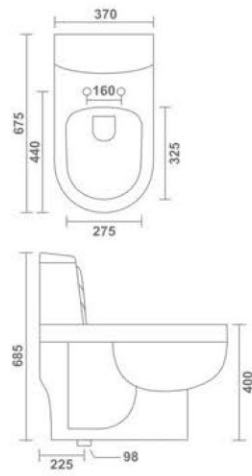

CHERRY

One Piece Closet
655x355x730mm
26"x14"x29"
S-Trap 9"
54.00 Kg.

DENIUM

One Piece Closet
650x355x730mm
26"x14"x29"
S-Trap 9" | P-Trap
55.00 Kg.

CHARLY

One Piece Closet
650x345x695mm
26"x14"x28"
S Trap - 9" | P Trap
52.00 Kg.

Soft close

Take-off system

Hidden fixing system

Glazed siphon

CARGO
One Piece Closet
675x370x685mm
27"x15"x27"
S-Trap 9"
50.00 Kg.

Minimal

Splendor with Grace

CAMRY
One Piece Closet
690x375x660mm
27"x15"x26"
S-Trap 9"
49.00 Kg.

BABY
One Piece Closet
500x280x520mm
20"x11"x21"
S-Trap 6" | P-Trap
23.40 Kg.

CRISTY
One Piece Closet
710x370x660mm
28"x15"x26"
S-Trap 9" | P-Trap
50.00 Kg.

MONTANA
Wall Hung Closet
485x360x345mm
19"x14"x14"
24.90 Kg.

Rimless

GRANT
Wall Hung Closet
540x360x340mm
21"x14"x13"
27.30 Kg.

GLOPS
Wall Hung Closet
515x370x360mm
20"x15"x14"
25.50 Kg.

Tornado
flushing

Rimless

ATLANTIS
Wall Hung Closet
495x345x370mm
20"x14"x15"
27.60 Kg.