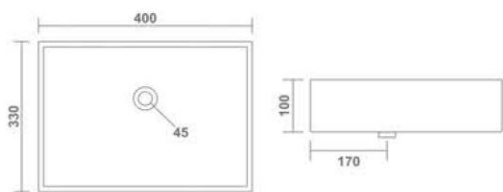

EURO

Table Top Basin
500x400x190mm
20"x16"x7"
10.60 Kg.

CELLO

Table Top Basin
420x340x170mm
17"x14"x7"
9.25 Kg.

SLEEK

Table Top Basin
520x320x130mm
21"x13"x5"
10.80 Kg.

BRUNA (Mini)
Table Top Basin
450x330x90mm
18"x13"x4"
8.80 Kg.

ORANGE
Table Top Basin
400x400x150mm
16"x16"x6"
10.70 Kg.

VERONA
Table Top Basin
400x400x150mm
16"x16"x6"
8.90 Kg.

SIGMA
Table Top Basin
400x330x100mm
16"x13"x4"
9.15 Kg.

VEXMON
Table Top Basin
450x400x120mm
18"x16"x5"
12.85 Kg.