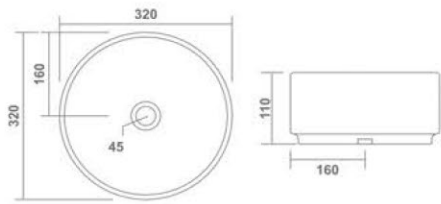

ORANGE
Table Top Basin
400x400x150mm
16"x16"x6"
10.70 Kg.

VERONA
Table Top Basin
400x400x150mm
16"x16"x6"
8.90 Kg.

SIGMA
Table Top Basin
400x330x100mm
16"x13"x4"
9.15 Kg.

VEXMON
Table Top Basin
450x400x120mm
18"x16"x5"
12.85 Kg.

Thin rim

FANTA
Table Top Basin
310x250x130mm
13"x10"x5"
6.10 Kg.

Thin rim

ISLAND
Table Top Basin
320x320x110mm
13"x13"x4"
5.00 Kg.

Thin rim

DOLLY
Table Top Basin
280x280x120mm
11"x11"x5"
4.10 Kg.

Thin rim

ALTO
Table Top Basin
380x380x150mm
15"x15"x6"
8.70 Kg.

MOON
Table Top Basin
380x380x130mm
15"x15"x5"
5.90 Kg.

Thin rim

SHINE
Table Top Basin
470x300x120mm
19"x12"x5"
8.00 Kg.

OMEN
Table Top Basin
470x300x110mm
19"x12"x4"
7.60 Kg.

WIPRO
Table Top Basin
410x410x140mm
16"x16"x5"
9.85 Kg.