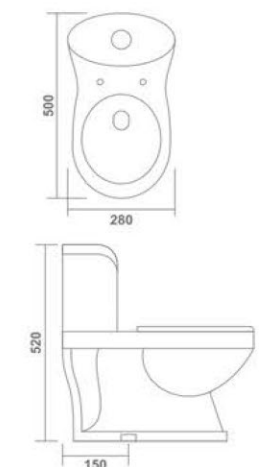

CHERRY

One Piece Closet
655x355x730mm
26"x14"x29"
S-Trap 9"
54.00 Kg.

DENIUM

One Piece Closet
650x355x730mm
26"x14"x29"
S-Trap 9" | P-Trap
55.00 Kg.

CHARLY

One Piece Closet
650x345x695mm
26"x14"x28"
S Trap - 9" | P Trap
52.00 Kg.

Soft close

Take-off system

Hidden fixing system

Glazed siphon

CARGO
One Piece Closet
675x370x685mm
27"x15"x27"
S-Trap 9"
50.00 Kg.

Minimal

Splendor with Grace

CAMRY
One Piece Closet
690x375x660mm
27"x15"x26"
S-Trap 9"
49.00 Kg.

BABY
One Piece Closet
500x280x520mm
20"x11"x21"
S-Trap 6" | P-Trap
23.40 Kg.

CRISTY
One Piece Closet
710x370x660mm
28"x15"x26"
S-Trap 9" | P-Trap
50.00 Kg.

MONTANA
Wall Hung Closet
485x360x345mm
19"x14"x14"
24.90 Kg.

Rimless

GRANT
Wall Hung Closet
540x360x340mm
21"x14"x13"
27.30 Kg.

GLOPS
Wall Hung Closet
515x370x360mm
20"x15"x14"
25.50 Kg.

Tornado
flushing

Rimless

ATLANTIS
Wall Hung Closet
495x345x370mm
20"x14"x15"
27.60 Kg.