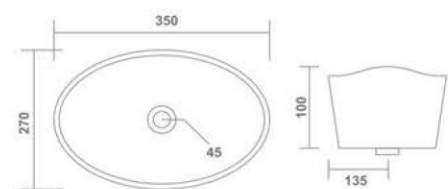

Thin rim

BERLIN (Mini)
Table Top Basin
390x300x105mm
15"x12"x4"
8.70 Kg.

Thin rim

HEART
Table Top Basin
380x350x80mm
15"x14"x3"
5.90 Kg.

Thin rim

FIGGY
Table Top Basin
445x260x130mm
18"x10"x5"
5.40 Kg.

Thin rim

CELLO (Mini)
Table Top Basin
350x270x100mm
14"x11"x4"
4.75 Kg.

Thin rim

SCOT
Table Top Basin
300x300x100mm
12"x12"x4"
3.25 Kg.

SOPIE
Table Top Basin
460x340x110mm
18"x13"x4"
14.30 Kg.

Thin rim

MADRID
Table Top Basin
360x360x130mm
14"x14"x5"
7.00 Kg.