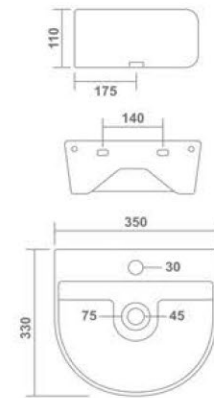

SPA
Wall Hung Basin
520x380x120mm
21"x15"x5"
11.00 Kg.

DOVE
Wall Hung Basin
455x345x150mm
18"x14"x6"
12.35 Kg.

Thin rim

AMPLE
Wall Hung Basin
450x300x140mm
18"x12"x5"
10.85 Kg.

CLAY
Wall Hung Basin
325x285x115mm
13"x11"x4"
7.50 Kg.

MATRIX
Wall Hung Basin
400x200x125mm
16"x8"x5"
5.60 Kg.

BERRY
Wall Hung Basin
360x260x130mm
14"x10"x5"
6.35 Kg.

VIOLET
Wall Hung Basin
380x340x140mm
15"x13"x6"
10.50 Kg.

Thin rim

LEO
Wall Hung Basin
400x290x115mm
16"x11"x4"
9.00 Kg.

PRIME
Wall Hung Basin
430x295x130mm
17"x12"x5"
8.75 Kg.

Thin rim

SIMP
Wall Hung Basin
420x275x140mm
17"x11"x6"
6.70 Kg.

LORENZ
Wall Hung Basin
410x310x120mm
16"x12"x5"
8.90 Kg.

Thin rim

LEXO
Wall Hung Basin
350x330x110mm
14"x13"x4"
8.55 Kg.

Thin rim

NOVAN
Wall Hung Basin
460x350x120mm
18"x14"x5"
7.70 Kg.

Thin rim

Thin rim

POLO
Wall Hung Basin
300x230x120mm
12"x9"x5"
5.75 Kg.

BRIO
Wall Hung Basin
450x275x125mm
18"x11"x5"
9.35 Kg.

Thin rim

TAPE
Wall Hung Basin
340x340x100mm
14"x14"x4"
6.45 Kg.