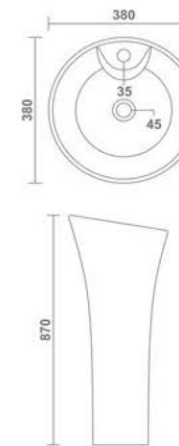

Perfectly
Glazed

5mm thickness

SPA
Table Top Basin
520x380x120mm
21"x15"x5"
11.00 Kg.

BERLIN (I)
Table Top Basin
550x430x140mm
22"x17"x5"
14.55 Kg.

Thin rim

KORONA
Top Counter Basin
560x415x180mm
22"x16"x7"
12.10 Kg.

WONDER
Under Counter Basin
550x380x200mm 460x320x185mm
22"x15"x8" 18"x13"x7"
11.40 Kg. 8.80 Kg.

YORK
Under Counter Basin
410x320x100mm
16"x13"x4"
6.50 Kg.

Elongated
Sets of
Elegance

GENIUS
One Piece Basin
280x320x880mm
13"x11"x35"
21.00 Kg.

IMPERIAL
One Piece Basin
405x405x790mm
16"x16"x31"
22.30 Kg.

IRIS
One Piece Basin
405x405x840mm
16"x16"x33"
26.20 Kg.

TOGO
One Piece Basin
380x380x870mm
15"x15"x35"
21.20 Kg.

Designed for
Glory

CATANIA
One Piece Basin
390x260x300mm
15"x10"x12"
16.50 Kg.