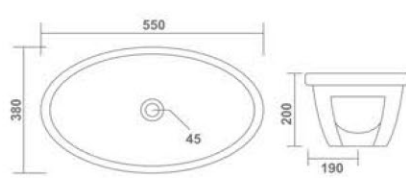

Perfectly
Glazed

5mm thickness

SPA
Table Top Basin
520x380x120mm
21"x15"x5"
11.00 Kg.

BERLIN (I)
Table Top Basin
550x430x140mm
22"x17"x5"
14.55 Kg.

Thin rim

KORONA
Top Counter Basin
560x415x180mm
22"x16"x7"
12.10 Kg.

WONDER
Under Counter Basin
550x380x200mm 460x320x185mm
22"x15"x8" 18"x13"x7"
11.40 Kg. 8.80 Kg.

YORK
Under Counter Basin
410x320x100mm
16"x13"x4"
6.50 Kg.

Elongated
Sets of
Elegance

GENIUS
One Piece Basin
280x320x880mm
13"x11"x35"
21.00 Kg.