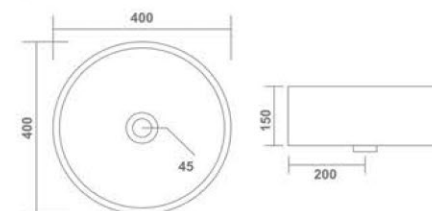

EURO

Table Top Basin
500x400x190mm
20"x16"x7"
10.60 Kg.

CELLO

Table Top Basin
420x340x170mm
17"x14"x7"
9.25 Kg.

SLEEK

Table Top Basin
520x320x130mm
21"x13"x5"
10.80 Kg.

BRUNA (Mini)
Table Top Basin
450x330x90mm
18"x13"x4"
8.80 Kg.

ROTTA
Table Top Basin
450x250x125mm
18"x10"x5"
8.60 Kg.

SELVI
Table Top Basin
450x310x130mm
18"x12"x5"
9.80 Kg.

KORES
Table Top Basin
480x340x130mm
19"x14"x5"
9.60 Kg.

RECTA
Table Top Basin
420x320x150mm
17"x13"x6"
7.55 Kg.

ORANGE
Table Top Basin
400x400x150mm
16"x16"x6"
10.70 Kg.

VERONA
Table Top Basin
400x400x150mm
16"x16"x6"
8.90 Kg.

SIGMA
Table Top Basin
400x330x100mm
16"x13"x4"
9.15 Kg.

VEXMON
Table Top Basin
450x400x120mm
18"x16"x5"
12.85 Kg.