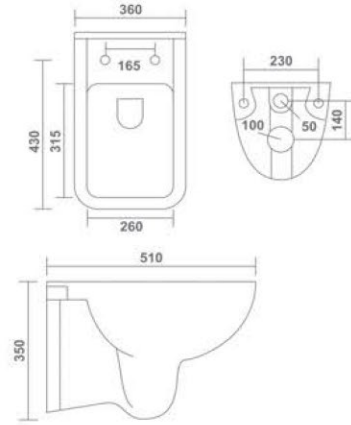

Inbuilt jet

NEON 21"
Wall Hung Closet
535x370x350mm
21"x15"x14"
30.50 Kg.

ZETA
Wall Hung Closet
525x340x350mm
21"x14"x14"
23.70 Kg.

Inbuilt jet

ROLLO (H)
Wall Hung Closet
565x380x340mm
22"x15"x13"
15.00 Kg.

ELEMENT 19"
Wall Hung Closet
490x370x350mm
21"x15"x14"
30.50 Kg.

Rimless

JADE
Wall Hung Closet
510x360x350mm
20"x14"x14"
19.50 Kg.

ULTRA
Wall Hung Closet
525x350x400mm
21"x14"x16"
17.15 Kg.

CUPID
Wall Hung Closet
550x360x360mm
22"x14"x14"
18.45 Kg.

TITAN
Wall Hung Closet
490x340x340mm
20"x14"x14"
21.50 Kg.

AUDI
Wall Hung Closet
450x350x325mm
18"x14"x13"
22.80 Kg.

STEPHY MINI
Wall Hung Closet
465x350x340mm
18"x14"x14"
16.10 Kg.

® Registered Product

SOGO
Wall Hung Closet
575x370x355mm
23"x15"x14"
16.25 Kg.