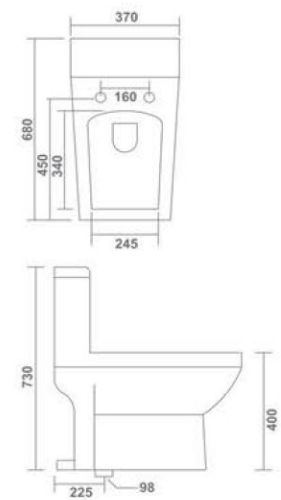

LUNAR
 One Piece Closet
 670x370x745mm
 27"x15"x30"
 Syphonic - 12"
 55.00 Kg.

Element of Perfection

SELTOS
One Piece Closet
665x370x735mm
26"x15"x29"
S Trap - 9"
55.00 Kg.

6D Flush

RAINBOW
One Piece Closet
660x350x750mm
26"x14"x30"
S Trap - 9"
55.00 Kg.

4D Flush

METRO
One Piece Closet
670x330x730mm
27"x13"x29"
S Trap - 4"/9" | P Trap
55.00 Kg.

STORM
One Piece Closet
680x370x730mm
27"x15"x29"
S Trap - 9"
56.70 Kg.

FOGO

One Piece Closet
690x355x730mm
27"x14"x29"
S Trap - 9" | P Trap
55.00 Kg.

CHERRY

One Piece Closet
655x355x730mm
26"x14"x29"
S-Trap 9"
54.00 Kg.

DENIUM

One Piece Closet
650x355x730mm
26"x14"x29"
S-Trap 9" | P-Trap
55.00 Kg.

CHARLY

One Piece Closet
650x345x695mm
26"x14"x28"
S Trap - 9" | P Trap
52.00 Kg.