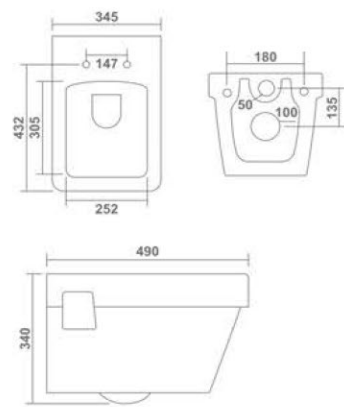

Rimless

Rimless

ARIN
Wall Hung Closet
490x350x355mm
20"x14"x14"
23.85 Kg.

VITO
Wall Hung Closet
535x380x370mm
21"x15"x15"
30.50 Kg.

AERON
Wall Hung Closet
505x365x360mm
20"x15"x14"
28.20 Kg.

COCO
Wall Hung Closet
530x370x360mm
21"x15"x14"
27.50 Kg.

Slendor

Stuff with Dimension

ZITA
Wall Hung Closet
510x355x300mm
20"x14"x12"
24.40 Kg.

Rimless

CARDIFF
Wall Hung Closet
475x350x350mm
19"x14"x14"
24.85 Kg.

MESSI
Wall Hung Closet
510x355x340mm
20"x14"x14"
22.95 Kg.

Rimless

AURA
Wall Hung Closet
535x355x380mm
21"x14"x15"
26.35 Kg.

ELEGANT
Wall Hung Closet
490x345x340mm
20"x14"x14"
29.35 Kg.

NEON 19"
Wall Hung Closet
490x355x360mm
19"x14"x15"
29.35 Kg.

Classic
Style Simplified

Inbuilt jet

NEON 21"
Wall Hung Closet
535x370x350mm
21"x15"x14"
30.50 Kg.

ZETA
Wall Hung Closet
525x340x350mm
21"x14"x14"
23.70 Kg.

Inbuilt jet

ROLLO (H)
Wall Hung Closet
565x380x340mm
22"x15"x13"
15.00 Kg.