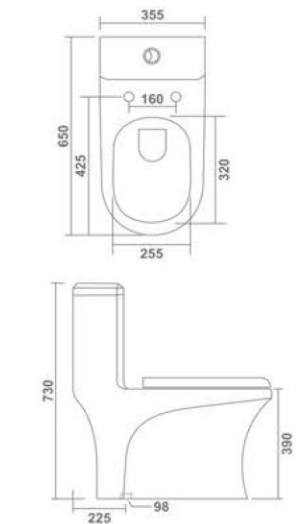

LUNAR
 One Piece Closet
 670x370x745mm
 27"x15"x30"
 Syphonic - 12"
 55.00 Kg.

Element of Perfection

SELTOS
One Piece Closet
665x370x735mm
26"x15"x29"
S Trap - 9"
55.00 Kg.

6D Flush

RAINBOW
One Piece Closet
660x350x750mm
26"x14"x30"
S Trap - 9"
55.00 Kg.

4D Flush

METRO
One Piece Closet
670x330x730mm
27"x13"x29"
S Trap - 4"/9" | P Trap
55.00 Kg.

STORM
One Piece Closet
680x370x730mm
27"x15"x29"
S Trap - 9"
56.70 Kg.

FOGO

One Piece Closet
690x355x730mm
27"x14"x29"
S Trap - 9" | P Trap
55.00 Kg.

CHERRY

One Piece Closet
655x355x730mm
26"x14"x29"
S-Trap 9"
54.00 Kg.

DENIUM

One Piece Closet
650x355x730mm
26"x14"x29"
S-Trap 9" | P-Trap
55.00 Kg.

CHARLY

One Piece Closet
650x345x695mm
26"x14"x28"
S Trap - 9" | P Trap
52.00 Kg.