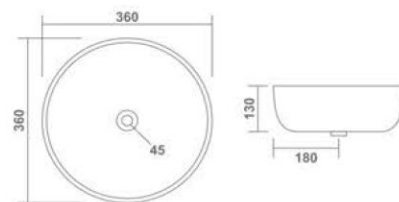

Thin rim

BERLIN (Mini)
Table Top Basin
390x300x105mm
15"x12"x4"
8.70 Kg.

Thin rim

HEART
Table Top Basin
380x350x80mm
15"x14"x3"
5.90 Kg.

Thin rim

FIGGY
Table Top Basin
445x260x130mm
18"x10"x5"
5.40 Kg.

Thin rim

CELLO (Mini)
Table Top Basin
350x270x100mm
14"x11"x4"
4.75 Kg.

Thin rim

SCOT
Table Top Basin
300x300x100mm
12"x12"x4"
3.25 Kg.

SOPIE
Table Top Basin
460x340x110mm
18"x13"x4"
14.30 Kg.

Thin rim

MADRID
Table Top Basin
360x360x130mm
14"x14"x5"
7.00 Kg.

Thin rim

ASTON
Table Top Basin
460x300x140mm
18"x12"x5"
9.45 Kg.

Thin rim

RONITH
Table Top Basin
270x270x120mm
11"x11"x5"
6.90 Kg.

Thin rim

TONIRY
Table Top Basin
715x365x125mm
28"x14"x5"
12.85 Kg.

Thin rim