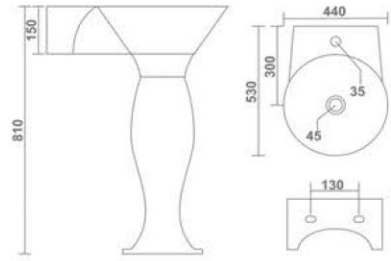

DOLPHIN
Wash Basin Pedestal
440x530x810mm
17"x21"x32"
21.40 Kg.