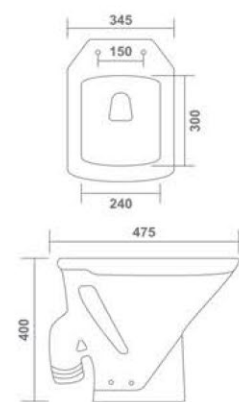

Inbuilt jet

SQUARE EWC S & P
Water Closet
545x360x410mm
22"x14"x16"
31.35 Kg.

Rimless

ETHAN EWC S & P
Water Closet
500x360x400mm
20"x14"x16"
32.70 Kg.

ORIENT EWC

Water Closet
510x390x400mm
20"x16"x16"
23.80 Kg.

ANGLO INDIAN S & P

Water Closet
580x450x320mm
20"x18"x13"
19.35 Kg.

EWC CONCEALED

Water Closet
560x360x395mm
22"x14"x16"
18.75 Kg.

LINIA EWS S & P

Water Closet
475x345x400mm
19"x14"x16"
18.30 Kg.

EWC S & P

Water Closet
515x350x395mm
20"x14"x16"
14.65 Kg.