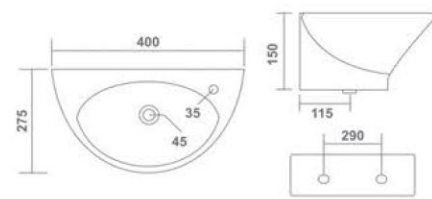

GOLDEN

Wall Hung Basin
460x370x180mm
18"x15"x7"
8.85 Kg.