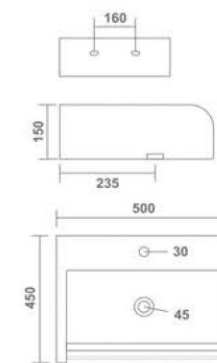

SONARA
Wash Basin Pedestal
540x420x905mm
21"x17"x36"
23.85 Kg.

MILLO
Wash Basin Pedestal
570x430x890mm
23"x17"x35"
25.10 Kg.

ORCHID
Wash Basin Pedestal
525x420x870mm
21"x17"x35"
21.95 Kg.

ROYAL
Wash Basin Pedestal
575x450x860mm
23"x18"x34"
28.25 Kg.

M.CERA
Wash Basin Pedestal
570x440x885mm
23"x17"x35"
23.85 Kg.

DOLPHIN
Wash Basin Pedestal
440x530x810mm
17"x21"x32"
21.40 Kg.

TUFO HALF
Wash Basin Half Pedestal
465x340x470mm
18"x14"x19"
16.15 Kg.

NIKKI HALF
Wash Basin Half Pedestal
480x380x410mm
19"x15"x16"
17.45 Kg.

PARISH HALF
Wash Basin Half Pedestal
550x425x510mm
22"x17"x20"
26.75 Kg.

CANON HALF
Wash Basin Half Pedestal
560x435x450mm
22"x17"x18"
25.50 Kg.

SIMI HALF
Wash Basin Half Pedestal
550x400x550mm
22"x16"x22"
23.70 Kg.

OLWIN HALF
Wash Basin Half Pedestal
535x440x435mm
21"x17"x17"
25.75 Kg.

Living with
Authentic
Design

COLADO
Wall Hung Basin
510x410x120mm
20"x16"x5"
13.80 Kg.

SPANISH
Wall Hung Basin
500x450x150mm
20"x18"x6"
15.90 Kg.