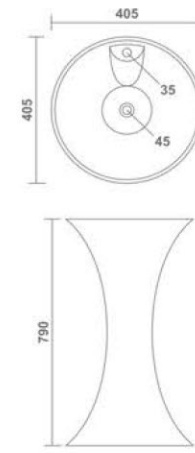

Perfectly
Glazed

5mm thickness

SPA
Table Top Basin
520x380x120mm
21"x15"x5"
11.00 Kg.

BERLIN (I)
Table Top Basin
550x430x140mm
22"x17"x5"
14.55 Kg.

Thin rim

KORONA
Top Counter Basin
560x415x180mm
22"x16"x7"
12.10 Kg.

WONDER
Under Counter Basin
550x380x200mm 460x320x185mm
22"x15"x8" 18"x13"x7"
11.40 Kg. 8.80 Kg.

YORK
Under Counter Basin
410x320x100mm
16"x13"x4"
6.50 Kg.

Elongated
Sets of
Elegance

GENIUS
One Piece Basin
280x320x880mm
13"x11"x35"
21.00 Kg.

IMPERIAL
One Piece Basin
405x405x790mm
16"x16"x31"
22.30 Kg.

IRIS
One Piece Basin
405x405x840mm
16"x16"x33"
26.20 Kg.

TOGO
One Piece Basin
380x380x870mm
15"x15"x35"
21.20 Kg.

Designed for
Glory

CATANIA
One Piece Basin
390x260x300mm
15"x10"x12"
16.50 Kg.