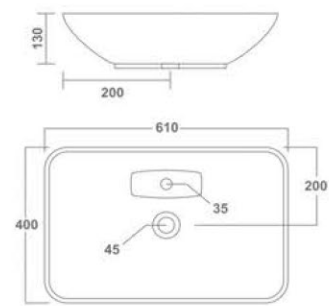

CELLO (Mini)
Table Top Basin
350x270x100mm
14"x11"x4"
4.75 Kg.

Thin rim

SCOT
Table Top Basin
300x300x100mm
12"x12"x4"
3.25 Kg.

SOPIE
Table Top Basin
460x340x110mm
18"x13"x4"
14.30 Kg.

Thin rim

MADRID
Table Top Basin
360x360x130mm
14"x14"x5"
7.00 Kg.

Thin rim

ASTON
Table Top Basin
460x300x140mm
18"x12"x5"
9.45 Kg.

Thin rim

RONITH
Table Top Basin
270x270x120mm
11"x11"x5"
6.90 Kg.

Thin rim

TONIRY
Table Top Basin
715x365x125mm
28"x14"x5"
12.85 Kg.

Thin rim

HELIX (Mini)
Table Top Basin
570x290x100mm
23"x11"x4"
9.00 Kg.

Shaping New
Creativity

ROSA
Table Top Basin
580x410x160mm
23"x16"x6"
17.75 Kg.

Thin rim

BRUNA
Table Top Basin
610x400x130mm
24"x16"x5"
16.30 Kg.

Thin rim

STAR
Table Top Basin
650x410x130mm
26"x16"x5"
12.85 Kg.

STAR (Mini)
Table Top Basin
570x370x120mm
23"x15"x5"
8.65 Kg.

EVA STAR
Table Top Basin
480x330x100mm
19"x13"x4"
8.00 Kg.

ELENA
Table Top Basin
560x390x110mm
22"x15"x4"
12.85 Kg.