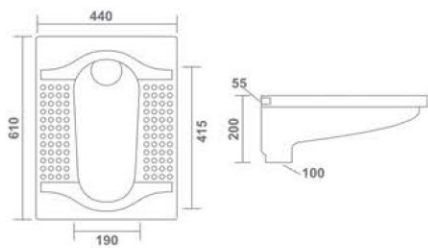

ACU PAN / C.T. PAN

Pan
440x610x200mm
17"x24"x8"
14.30 Kg.