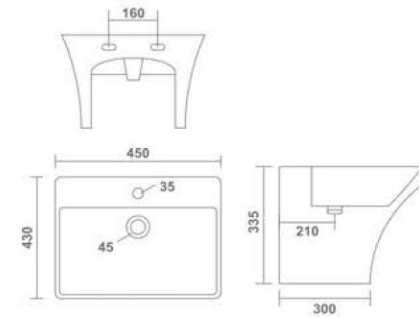

WONDER
Under Counter Basin
550x380x200mm 460x320x185mm
22"x15"x8" 18"x13"x7"
11.40 Kg. 8.80 Kg.

YORK
Under Counter Basin
410x320x100mm
16"x13"x4"
6.50 Kg.

Elongated
Sets of
Elegance

GENIUS
One Piece Basin
280x320x880mm
13"x11"x35"
21.00 Kg.

IMPERIAL
One Piece Basin
405x405x790mm
16"x16"x31"
22.30 Kg.

IRIS
One Piece Basin
405x405x840mm
16"x16"x33"
26.20 Kg.

TOGO
One Piece Basin
380x380x870mm
15"x15"x35"
21.20 Kg.

Designed for
Glory

CATANIA
One Piece Basin
390x260x300mm
15"x10"x12"
16.50 Kg.

CUBIX
One Piece Basin
450x430x335mm
18"x17"x13"
27.60 Kg.

KUBICA
One Piece Basin
350x350x270mm
14"x14"x11"
12.10 Kg.

BERLIN
One Piece Basin
410x400x270mm
16"x16"x11"
12.60 Kg.

COLADO
Wash Basin Pedestal
510x410x820mm
20"x16"x33"
27.35 Kg.

SQUARE
Wash Basin Pedestal
550x440x815mm
22"x17"x32"
27.85 Kg.

PARISH
Wash Basin Pedestal
550x425x800mm
22"x17"x32"
26.20 Kg.

COSMO
Wash Basin Pedestal
585x415x795mm
23"x16"x32"
28.95 Kg.

SILVA
Wash Basin Pedestal
575x425x850mm
23"x17"x34"
26.55 Kg.