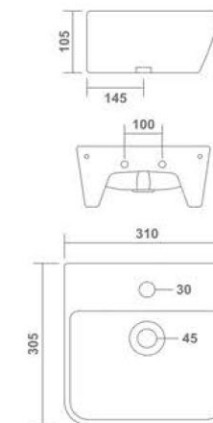

PARISH HALF
Wash Basin Half Pedestal
550x425x510mm
22"x17"x20"
26.75 Kg.

CANON HALF
Wash Basin Half Pedestal
560x435x450mm
22"x17"x18"
25.50 Kg.

SIMI HALF
Wash Basin Half Pedestal
550x400x550mm
22"x16"x22"
23.70 Kg.

OLWIN HALF
Wash Basin Half Pedestal
535x440x435mm
21"x17"x17"
25.75 Kg.

Living with
Authentic
Design

COLADO
Wall Hung Basin
510x410x120mm
20"x16"x5"
13.80 Kg.

SPANISH
Wall Hung Basin
500x450x150mm
20"x18"x6"
15.90 Kg.

TUFO
Wall Hung Basin
465x340x150mm
18"x14"x6"
10.10 Kg.

BRUNA (Mini)
Wall Hung Basin
450x330x90mm
18"x13"x4"
8.80 Kg.

Thin rim

GEO
Wall Hung Basin
320x300x110mm
13"x12"x5"
6.60 Kg.

Thin rim

MARIO
Wall Hung Basin
305x255x120mm
12"x10"x5"
5.60 Kg.

Thin rim

Thin rim

INOX
Wall Hung Basin
415x215x105mm
17"x9"x4"
5.95 Kg.

Thin rim

ARTIZ
Wall Hung Basin
310x305x105mm
12"x12"x4"
7.45 Kg.

GOLF
Wall Hung Basin
340x290x140mm
13"x11"x7"
10.75 Kg.

REFIN
Wall Hung Basin
460x350x120mm
18"x14"x5"
9.10 Kg.