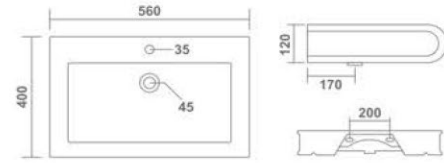

ARAV
Wall Hung Basin
335x365x150mm
13"x14"x6"
8.40 Kg.