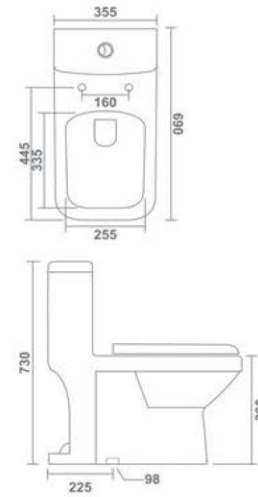

LUNAR
 One Piece Closet
 670x370x745mm
 27"x15"x30"
 Syphonic - 12"
 55.00 Kg.

Element of Perfection

SELTOS
One Piece Closet
665x370x735mm
26"x15"x29"
S Trap - 9"
55.00 Kg.

6D Flush

RAINBOW
One Piece Closet
660x350x750mm
26"x14"x30"
S Trap - 9"
55.00 Kg.

4D Flush

METRO
One Piece Closet
670x330x730mm
27"x13"x29"
S Trap - 4"/9" | P Trap
55.00 Kg.

STORM
One Piece Closet
680x370x730mm
27"x15"x29"
S Trap - 9"
56.70 Kg.

FOGO

One Piece Closet
690x355x730mm
27"x14"x29"
S Trap - 9" | P Trap
55.00 Kg.

CHERRY

One Piece Closet
655x355x730mm
26"x14"x29"
S-Trap 9"
54.00 Kg.

DENIUM

One Piece Closet
650x355x730mm
26"x14"x29"
S-Trap 9" | P-Trap
55.00 Kg.

CHARLY

One Piece Closet
650x345x695mm
26"x14"x28"
S Trap - 9" | P Trap
52.00 Kg.