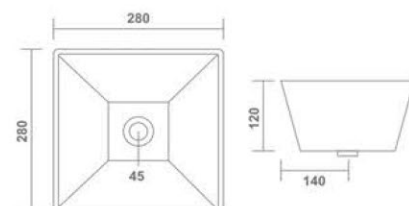

Thin rim

Thin rim

Thin Rim

Basin bowl with only 5mm thickness

Elegant THIN EDGE basin with fine edges that is only 5 mm in thickness.
The attractive clay art is made by the innovative material used by Sonara.

Extremely
Light Weight

Perfectly
Glazed

5mm thickness