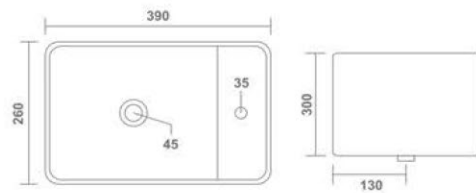

WONDER
Under Counter Basin
550x380x200mm 460x320x185mm
22"x15"x8" 18"x13"x7"
11.40 Kg. 8.80 Kg.

YORK
Under Counter Basin
410x320x100mm
16"x13"x4"
6.50 Kg.

Elongated
Sets of
Elegance

GENIUS
One Piece Basin
280x320x880mm
13"x11"x35"
21.00 Kg.

IMPERIAL
One Piece Basin
405x405x790mm
16"x16"x31"
22.30 Kg.

IRIS
One Piece Basin
405x405x840mm
16"x16"x33"
26.20 Kg.

TOGO
One Piece Basin
380x380x870mm
15"x15"x35"
21.20 Kg.

Designed for
Glory

CATANIA
One Piece Basin
390x260x300mm
15"x10"x12"
16.50 Kg.