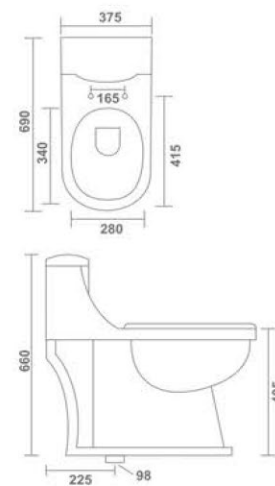

CHERRY

One Piece Closet
655x355x730mm
26"x14"x29"
S-Trap 9"
54.00 Kg.

DENIUM

One Piece Closet
650x355x730mm
26"x14"x29"
S-Trap 9" | P-Trap
55.00 Kg.

CHARLY

One Piece Closet
650x345x695mm
26"x14"x28"
S Trap - 9" | P Trap
52.00 Kg.

Soft close

Take-off system

Hidden fixing system

Glazed siphon

CARGO
One Piece Closet
675x370x685mm
27"x15"x27"
S-Trap 9"
50.00 Kg.

Minimal

Splendor with Grace

CAMRY
One Piece Closet
690x375x660mm
27"x15"x26"
S-Trap 9"
49.00 Kg.

BABY
One Piece Closet
500x280x520mm
20"x11"x21"
S-Trap 6" | P-Trap
23.40 Kg.

CRISTY
One Piece Closet
710x370x660mm
28"x15"x26"
S-Trap 9" | P-Trap
50.00 Kg.

MONTANA
Wall Hung Closet
485x360x345mm
19"x14"x14"
24.90 Kg.

Slendor

Stuff with Dimension

ZITA
Wall Hung Closet
510x355x300mm
20"x14"x12"
24.40 Kg.

Rimless

CARDIFF
Wall Hung Closet
475x350x350mm
19"x14"x14"
24.85 Kg.

MESSI
Wall Hung Closet
510x355x340mm
20"x14"x14"
22.95 Kg.