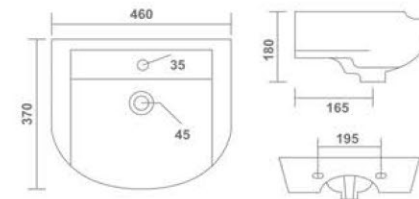

Wall Hung Basin
400x275x150mm
16"x11"x6"
9.25 Kg.

GOLDEN

Wall Hung Basin
460x370x180mm
18"x15"x7"
8.85 Kg.

KOHINOOR

Wall Hung Basin
455x315x210mm
18"x12"x8"
8.75 Kg.

SUHANI

Wall Hung Basin
355x225x140mm
14"x9"x5"
4.90 Kg.

ROUND

Wall Hung Basin
370x295x180mm
15"x12"x7"
7.15 Kg.

SONATA

Wall Hung Basin
380x410x175mm
15"x16"x7"
11.20 Kg.

KING

Wall Hung Basin
400x360x110mm
16"x14"x4"
8.55 Kg.

LIBRA
Wall Hung Basin
460x340x120mm
19"x13"x5"
11.90 Kg.