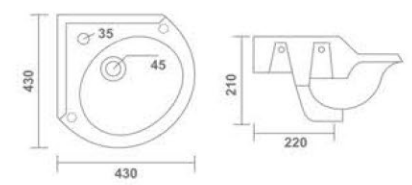

VISTA

Wall Hung Basin
250x300x115mm
10"x12"x4"
5.80 Kg.

AMAY

Wall Hung Basin
350x335x150mm
14"x14"x6"
7.20 Kg.

NANO

Wall Hung Basin
350x350x130mm
14"x14"x5"
7.00 Kg.

ANTRIX

Wall Hung Basin
320x320x130mm
13"x13"x5"
5.65 Kg.

MEGA

Wall Hung Basin
350x350x150mm
14"x14"x6"
8.55 Kg.

CORNER 14"

Wall Hung Basin
355x355x190mm
14"x14"x7"
6.15 Kg.

CORNER 16"

Wall Hung Basin
430x430x210mm
17"x17"x8"
7.90 Kg.

ACU PAN

Pan
410x600x390mm
16"x24"x16"
16.40 Kg.