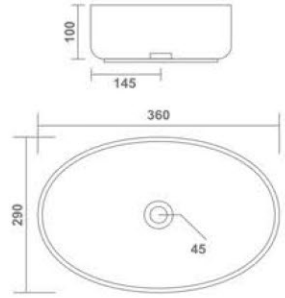

ANGLO INDIAN S & P

Water Closet
580x450x320mm
20"x18"x13"
19.35 Kg.

EWC CONCEALED

Water Closet
560x360x395mm
22"x14"x16"
18.75 Kg.

LINIA EWS S & P

Water Closet
475x345x400mm
19"x14"x16"
18.30 Kg.

EWC S & P

Water Closet
515x350x395mm
20"x14"x16"
14.65 Kg.

XOLO STAR
Table Top Basin
410x410x150mm
16"x16"x6"
10.30 Kg.

Thin rim

BENZ
Table Top Basin
575x400x120mm
23"x16"x5"
11.05 Kg.

Thin rim

SCOLA
Table Top Basin
630x420x110mm
25"x17"x4"
11.30 Kg.

Thin rim

SOPIE (Mini)
Table Top Basin
360x290x100mm
14"x11"x4"
6.95 Kg.

Thin rim

BERLIN (Mini)
Table Top Basin
390x300x105mm
15"x12"x4"
8.70 Kg.

Thin rim

HEART
Table Top Basin
380x350x80mm
15"x14"x3"
5.90 Kg.

Thin rim

FIGGY
Table Top Basin
445x260x130mm
18"x10"x5"
5.40 Kg.

Thin rim

CELLO (Mini)
Table Top Basin
350x270x100mm
14"x11"x4"
4.75 Kg.

Thin rim

SCOT
Table Top Basin
300x300x100mm
12"x12"x4"
3.25 Kg.

SOPIE
Table Top Basin
460x340x110mm
18"x13"x4"
14.30 Kg.

Thin rim

MADRID
Table Top Basin
360x360x130mm
14"x14"x5"
7.00 Kg.