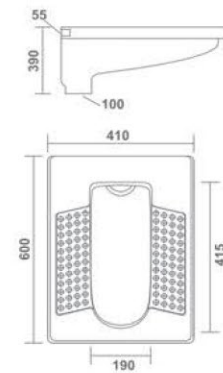

VISTA

Wall Hung Basin
250x300x115mm
10"x12"x4"
5.80 Kg.

AMAY

Wall Hung Basin
350x335x150mm
14"x14"x6"
7.20 Kg.

NANO

Wall Hung Basin
350x350x130mm
14"x14"x5"
7.00 Kg.

ANTRIX

Wall Hung Basin
320x320x130mm
13"x13"x5"
5.65 Kg.

MEGA

Wall Hung Basin
350x350x150mm
14"x14"x6"
8.55 Kg.

CORNER 14"

Wall Hung Basin
355x355x190mm
14"x14"x7"
6.15 Kg.

CORNER 16"

Wall Hung Basin
430x430x210mm
17"x17"x8"
7.90 Kg.

ACU PAN

Pan
410x600x390mm
16"x24"x16"
16.40 Kg.