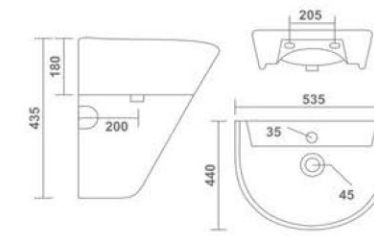

SONARA
Wash Basin Pedestal
540x420x905mm
21"x17"x36"
23.85 Kg.

MILLO
Wash Basin Pedestal
570x430x890mm
23"x17"x35"
25.10 Kg.

ORCHID
Wash Basin Pedestal
525x420x870mm
21"x17"x35"
21.95 Kg.

ROYAL
Wash Basin Pedestal
575x450x860mm
23"x18"x34"
28.25 Kg.

M.CERA
Wash Basin Pedestal
570x440x885mm
23"x17"x35"
23.85 Kg.

DOLPHIN
Wash Basin Pedestal
440x530x810mm
17"x21"x32"
21.40 Kg.

TUFO HALF
Wash Basin Half Pedestal
465x340x470mm
18"x14"x19"
16.15 Kg.

NIKKI HALF
Wash Basin Half Pedestal
480x380x410mm
19"x15"x16"
17.45 Kg.

PARISH HALF
Wash Basin Half Pedestal
550x425x510mm
22"x17"x20"
26.75 Kg.

CANON HALF
Wash Basin Half Pedestal
560x435x450mm
22"x17"x18"
25.50 Kg.

SIMI HALF
Wash Basin Half Pedestal
550x400x550mm
22"x16"x22"
23.70 Kg.

OLWIN HALF
Wash Basin Half Pedestal
535x440x435mm
21"x17"x17"
25.75 Kg.

Living with
Authentic
Design

COLADO
Wall Hung Basin
510x410x120mm
20"x16"x5"
13.80 Kg.

SPANISH
Wall Hung Basin
500x450x150mm
20"x18"x6"
15.90 Kg.