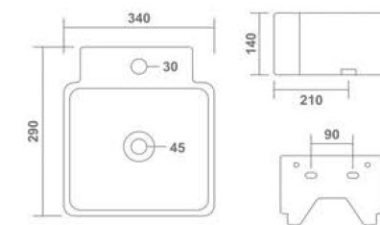

Thin rim

Thin rim

INOX
Wall Hung Basin
415x215x105mm
17"x9"x4"
5.95 Kg.

Thin rim

ARTIZ
Wall Hung Basin
310x305x105mm
12"x12"x4"
7.45 Kg.

GOLF
Wall Hung Basin
340x290x140mm
13"x11"x7"
10.75 Kg.

REFIN
Wall Hung Basin
460x350x120mm
18"x14"x5"
9.10 Kg.