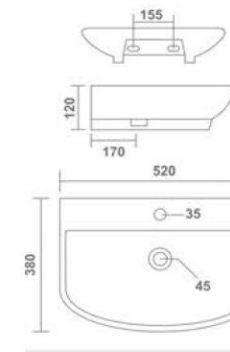

TUFO
Wall Hung Basin
465x340x150mm
18"x14"x6"
10.10 Kg.

BRUNA (Mini)
Wall Hung Basin
450x330x90mm
18"x13"x4"
8.80 Kg.

Thin rim

GEO
Wall Hung Basin
320x300x110mm
13"x12"x5"
6.60 Kg.

Thin rim

MARIO
Wall Hung Basin
305x255x120mm
12"x10"x5"
5.60 Kg.

Thin rim

Thin rim

INOX
Wall Hung Basin
415x215x105mm
17"x9"x4"
5.95 Kg.

Thin rim

ARTIZ
Wall Hung Basin
310x305x105mm
12"x12"x4"
7.45 Kg.

GOLF
Wall Hung Basin
340x290x140mm
13"x11"x7"
10.75 Kg.

REFIN
Wall Hung Basin
460x350x120mm
18"x14"x5"
9.10 Kg.

Thin rim

NIKKI
Wall Hung Basin
470x370x165mm
19"x15"x7"
11.20 Kg.

RITZ
Wall Hung Basin
450x325x130mm
18"x13"x5"
12.40 Kg.

JEX
Wall Hung Basin
485x395x150mm
19"x16"x6"
13.60 Kg.

NERO
Wall Hung Basin
475x335x140mm
19"x13"x6"
8.70 Kg.

SPA
Wall Hung Basin
520x380x120mm
21"x15"x5"
11.00 Kg.

DOVE
Wall Hung Basin
455x345x150mm
18"x14"x6"
12.35 Kg.

Thin rim

AMPLE
Wall Hung Basin
450x300x140mm
18"x12"x5"
10.85 Kg.

CLAY
Wall Hung Basin
325x285x115mm
13"x11"x4"
7.50 Kg.