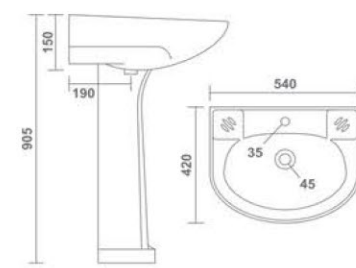

CUBIX
One Piece Basin
450x430x335mm
18"x17"x13"
27.60 Kg.

KUBICA
One Piece Basin
350x350x270mm
14"x14"x11"
12.10 Kg.

BERLIN
One Piece Basin
410x400x270mm
16"x16"x11"
12.60 Kg.

COLADO
Wash Basin Pedestal
510x410x820mm
20"x16"x33"
27.35 Kg.

SQUARE
Wash Basin Pedestal
550x440x815mm
22"x17"x32"
27.85 Kg.

PARISH
Wash Basin Pedestal
550x425x800mm
22"x17"x32"
26.20 Kg.

COSMO
Wash Basin Pedestal
585x415x795mm
23"x16"x32"
28.95 Kg.

SILVA
Wash Basin Pedestal
575x425x850mm
23"x17"x34"
26.55 Kg.

SONARA
Wash Basin Pedestal
540x420x905mm
21"x17"x36"
23.85 Kg.

MILLO
Wash Basin Pedestal
570x430x890mm
23"x17"x35"
25.10 Kg.

ORCHID
Wash Basin Pedestal
525x420x870mm
21"x17"x35"
21.95 Kg.

ROYAL
Wash Basin Pedestal
575x450x860mm
23"x18"x34"
28.25 Kg.