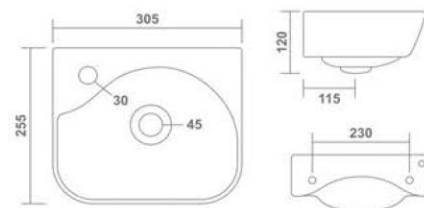

PARISH HALF
Wash Basin Half Pedestal
550x425x510mm
22"x17"x20"
26.75 Kg.

CANON HALF
Wash Basin Half Pedestal
560x435x450mm
22"x17"x18"
25.50 Kg.

SIMI HALF
Wash Basin Half Pedestal
550x400x550mm
22"x16"x22"
23.70 Kg.

OLWIN HALF
Wash Basin Half Pedestal
535x440x435mm
21"x17"x17"
25.75 Kg.

Living with
Authentic
Design

COLADO
Wall Hung Basin
510x410x120mm
20"x16"x5"
13.80 Kg.

SPANISH
Wall Hung Basin
500x450x150mm
20"x18"x6"
15.90 Kg.

TUFO
Wall Hung Basin
465x340x150mm
18"x14"x6"
10.10 Kg.

BRUNA (Mini)
Wall Hung Basin
450x330x90mm
18"x13"x4"
8.80 Kg.

Thin rim

GEO
Wall Hung Basin
320x300x110mm
13"x12"x5"
6.60 Kg.

Thin rim

MARIO
Wall Hung Basin
305x255x120mm
12"x10"x5"
5.60 Kg.

Thin rim

Thin rim

INOX
Wall Hung Basin
415x215x105mm
17"x9"x4"
5.95 Kg.

Thin rim

ARTIZ
Wall Hung Basin
310x305x105mm
12"x12"x4"
7.45 Kg.

GOLF
Wall Hung Basin
340x290x140mm
13"x11"x7"
10.75 Kg.

REFIN
Wall Hung Basin
460x350x120mm
18"x14"x5"
9.10 Kg.