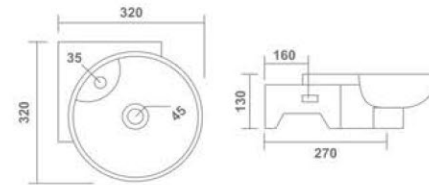

CORNER 14"

Wall Hung Basin
355x355x190mm
14"x14"x7"
6.15 Kg.