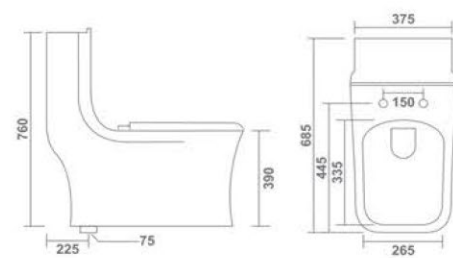

74 / Wash Basin Pedestal

100 / Cistern & Accessories

78 / Wash Basin Half-Pedestal

104 / Designer Collection

AQUA
 One Piece Closet
 685x375x760mm
 27"x15"x30"
 Syphonic - 9"
 58.00 Kg.

MONALISA
 One Piece Closet
 685x365x735mm
 27"x14"x29"
 Syphonic - 9"
 58.00 Kg.

LUNAR
 One Piece Closet
 670x370x745mm
 27"x15"x30"
 Syphonic - 12"
 55.00 Kg.

Element of Perfection

SELTOS
One Piece Closet
665x370x735mm
26"x15"x29"
S Trap - 9"
55.00 Kg.

6D Flush

RAINBOW
One Piece Closet
660x350x750mm
26"x14"x30"
S Trap - 9"
55.00 Kg.