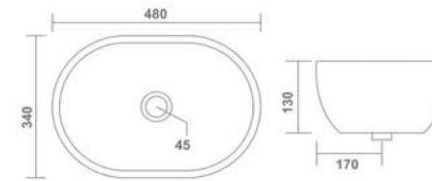

RECTA
Table Top Basin
420x320x150mm
17"x13"x6"
7.55 Kg.