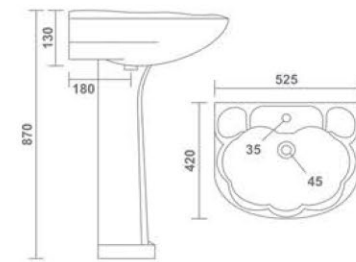

IMPERIAL
One Piece Basin
405x405x790mm
16"x16"x31"
22.30 Kg.

IRIS
One Piece Basin
405x405x840mm
16"x16"x33"
26.20 Kg.

TOGO
One Piece Basin
380x380x870mm
15"x15"x35"
21.20 Kg.

Designed for
Glory

CATANIA
One Piece Basin
390x260x300mm
15"x10"x12"
16.50 Kg.

CUBIX
One Piece Basin
450x430x335mm
18"x17"x13"
27.60 Kg.

KUBICA
One Piece Basin
350x350x270mm
14"x14"x11"
12.10 Kg.

BERLIN
One Piece Basin
410x400x270mm
16"x16"x11"
12.60 Kg.

COLADO
Wash Basin Pedestal
510x410x820mm
20"x16"x33"
27.35 Kg.

SQUARE
Wash Basin Pedestal
550x440x815mm
22"x17"x32"
27.85 Kg.

PARISH
Wash Basin Pedestal
550x425x800mm
22"x17"x32"
26.20 Kg.

COSMO
Wash Basin Pedestal
585x415x795mm
23"x16"x32"
28.95 Kg.

SILVA
Wash Basin Pedestal
575x425x850mm
23"x17"x34"
26.55 Kg.

SONARA
Wash Basin Pedestal
540x420x905mm
21"x17"x36"
23.85 Kg.

MILLO
Wash Basin Pedestal
570x430x890mm
23"x17"x35"
25.10 Kg.

ORCHID
Wash Basin Pedestal
525x420x870mm
21"x17"x35"
21.95 Kg.

ROYAL
Wash Basin Pedestal
575x450x860mm
23"x18"x34"
28.25 Kg.