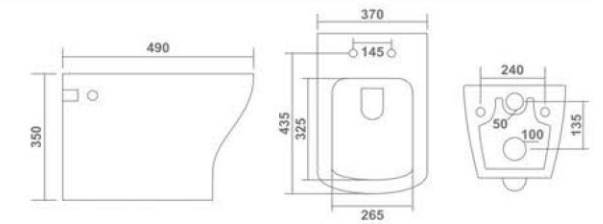

Slendor

Stuff with Dimension

ZITA
Wall Hung Closet
510x355x300mm
20"x14"x12"
24.40 Kg.

Rimless

CARDIFF
Wall Hung Closet
475x350x350mm
19"x14"x14"
24.85 Kg.

MESSI
Wall Hung Closet
510x355x340mm
20"x14"x14"
22.95 Kg.

Inbuilt jet

NEON 21"
Wall Hung Closet
535x370x350mm
21"x15"x14"
30.50 Kg.

ZETA
Wall Hung Closet
525x340x350mm
21"x14"x14"
23.70 Kg.

Inbuilt jet

ROLLO (H)
Wall Hung Closet
565x380x340mm
22"x15"x13"
15.00 Kg.

ELEMENT 19"
Wall Hung Closet
490x370x350mm
21"x15"x14"
30.50 Kg.

Rimless

JADE
Wall Hung Closet
510x360x350mm
20"x14"x14"
19.50 Kg.

ULTRA
Wall Hung Closet
525x350x400mm
21"x14"x16"
17.15 Kg.

CUPID
Wall Hung Closet
550x360x360mm
22"x14"x14"
18.45 Kg.