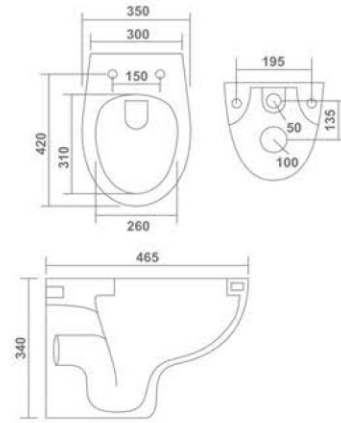

ELEMENT 19"
Wall Hung Closet
490x370x350mm
21"x15"x14"
30.50 Kg.

Rimless

JADE
Wall Hung Closet
510x360x350mm
20"x14"x14"
19.50 Kg.

ULTRA
Wall Hung Closet
525x350x400mm
21"x14"x16"
17.15 Kg.

CUPID
Wall Hung Closet
550x360x360mm
22"x14"x14"
18.45 Kg.

TITAN
Wall Hung Closet
490x340x340mm
20"x14"x14"
21.50 Kg.

AUDI
Wall Hung Closet
450x350x325mm
18"x14"x13"
22.80 Kg.

STEPHY MINI
Wall Hung Closet
465x350x340mm
18"x14"x14"
16.10 Kg.

® Registered Product

SOGO
Wall Hung Closet
575x370x355mm
23"x15"x14"
16.25 Kg.

ANGLIO WALL VIT
Wall Hung Closet
600x455x390mm
24"x18"x15"
17.35 Kg.

RIMLESS-DESIGN

TOILET BOWL WITHOUT AN EDGE

The rimless design is standard for all special toilets. It means that the toilet bowls do not have any difficult-to-reach places in which dirt and bacteria can accumulate. This makes it possible to clean the toilet far more quickly, easily and thoroughly. Sonara has produced rimless toilet bowls.