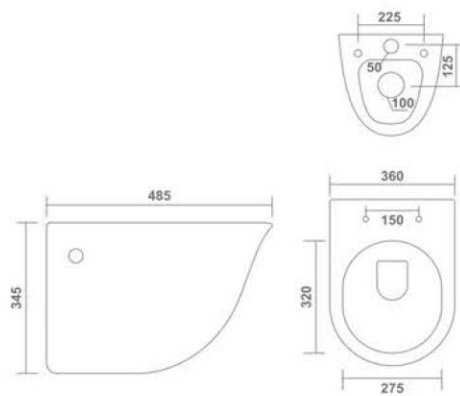

BABY
One Piece Closet
500x280x520mm
20"x11"x21"
S-Trap 6" | P-Trap
23.40 Kg.

CRISTY
One Piece Closet
710x370x660mm
28"x15"x26"
S-Trap 9" | P-Trap
50.00 Kg.

MONTANA
Wall Hung Closet
485x360x345mm
19"x14"x14"
24.90 Kg.

Rimless

GRANT
Wall Hung Closet
540x360x340mm
21"x14"x13"
27.30 Kg.

GLOPS
Wall Hung Closet
515x370x360mm
20"x15"x14"
25.50 Kg.

Tornado
flushing

Rimless

ATLANTIS
Wall Hung Closet
495x345x370mm
20"x14"x15"
27.60 Kg.

Rimless

Rimless

ARIN
Wall Hung Closet
490x350x355mm
20"x14"x14"
23.85 Kg.

VITO
Wall Hung Closet
535x380x370mm
21"x15"x15"
30.50 Kg.

AERON
Wall Hung Closet
505x365x360mm
20"x15"x14"
28.20 Kg.

COCO
Wall Hung Closet
530x370x360mm
21"x15"x14"
27.50 Kg.

Slendor

Stuff with Dimension

ZITA
Wall Hung Closet
510x355x300mm
20"x14"x12"
24.40 Kg.

Rimless

CARDIFF
Wall Hung Closet
475x350x350mm
19"x14"x14"
24.85 Kg.

MESSI
Wall Hung Closet
510x355x340mm
20"x14"x14"
22.95 Kg.