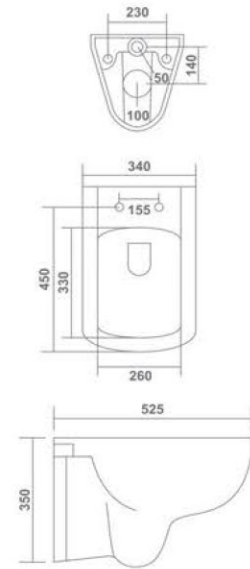

Rimless

Rimless

ARIN
Wall Hung Closet
490x350x355mm
20"x14"x14"
23.85 Kg.

VITO
Wall Hung Closet
535x380x370mm
21"x15"x15"
30.50 Kg.

AERON
Wall Hung Closet
505x365x360mm
20"x15"x14"
28.20 Kg.

COCO
Wall Hung Closet
530x370x360mm
21"x15"x14"
27.50 Kg.

Slendor

Stuff with Dimension

ZITA
Wall Hung Closet
510x355x300mm
20"x14"x12"
24.40 Kg.

Rimless

CARDIFF
Wall Hung Closet
475x350x350mm
19"x14"x14"
24.85 Kg.

MESSI
Wall Hung Closet
510x355x340mm
20"x14"x14"
22.95 Kg.

Rimless

AURA
Wall Hung Closet
535x355x380mm
21"x14"x15"
26.35 Kg.

ELEGANT
Wall Hung Closet
490x345x340mm
20"x14"x14"
29.35 Kg.

NEON 19"
Wall Hung Closet
490x355x360mm
19"x14"x15"
29.35 Kg.

Classic
Style Simplified

Inbuilt jet

NEON 21"
Wall Hung Closet
535x370x350mm
21"x15"x14"
30.50 Kg.

ZETA
Wall Hung Closet
525x340x350mm
21"x14"x14"
23.70 Kg.

Inbuilt jet

ROLLO (H)
Wall Hung Closet
565x380x340mm
22"x15"x13"
15.00 Kg.