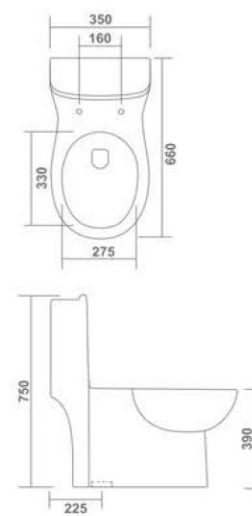

74 / Wash Basin Pedestal

100 / Cistern & Accessories

78 / Wash Basin Half-Pedestal

104 / Designer Collection

AQUA
 One Piece Closet
 685x375x760mm
 27"x15"x30"
 Syphonic - 9"
 58.00 Kg.

MONALISA
 One Piece Closet
 685x365x735mm
 27"x14"x29"
 Syphonic - 9"
 58.00 Kg.

LUNAR
 One Piece Closet
 670x370x745mm
 27"x15"x30"
 Syphonic - 12"
 55.00 Kg.

Element of Perfection

SELTOS
One Piece Closet
665x370x735mm
26"x15"x29"
S Trap - 9"
55.00 Kg.

6D Flush

RAINBOW
One Piece Closet
660x350x750mm
26"x14"x30"
S Trap - 9"
55.00 Kg.

4D Flush

METRO
One Piece Closet
670x330x730mm
27"x13"x29"
S Trap - 4"/9" | P Trap
55.00 Kg.

STORM
One Piece Closet
680x370x730mm
27"x15"x29"
S Trap - 9"
56.70 Kg.

FOGO

One Piece Closet
690x355x730mm
27"x14"x29"
S Trap - 9" | P Trap
55.00 Kg.

CHERRY

One Piece Closet
655x355x730mm
26"x14"x29"
S-Trap 9"
54.00 Kg.

DENIUM

One Piece Closet
650x355x730mm
26"x14"x29"
S-Trap 9" | P-Trap
55.00 Kg.

CHARLY

One Piece Closet
650x345x695mm
26"x14"x28"
S Trap - 9" | P Trap
52.00 Kg.