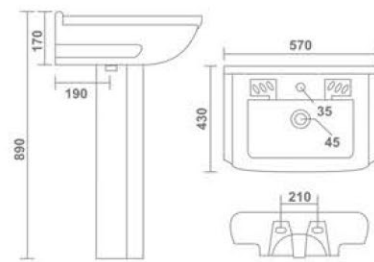

SQUARE
Wash Basin Pedestal
550x440x815mm
22"x17"x32"
27.85 Kg.

PARISH
Wash Basin Pedestal
550x425x800mm
22"x17"x32"
26.20 Kg.

COSMO
Wash Basin Pedestal
585x415x795mm
23"x16"x32"
28.95 Kg.

SILVA
Wash Basin Pedestal
575x425x850mm
23"x17"x34"
26.55 Kg.

SONARA
Wash Basin Pedestal
540x420x905mm
21"x17"x36"
23.85 Kg.

MILLO
Wash Basin Pedestal
570x430x890mm
23"x17"x35"
25.10 Kg.

ORCHID
Wash Basin Pedestal
525x420x870mm
21"x17"x35"
21.95 Kg.

ROYAL
Wash Basin Pedestal
575x450x860mm
23"x18"x34"
28.25 Kg.