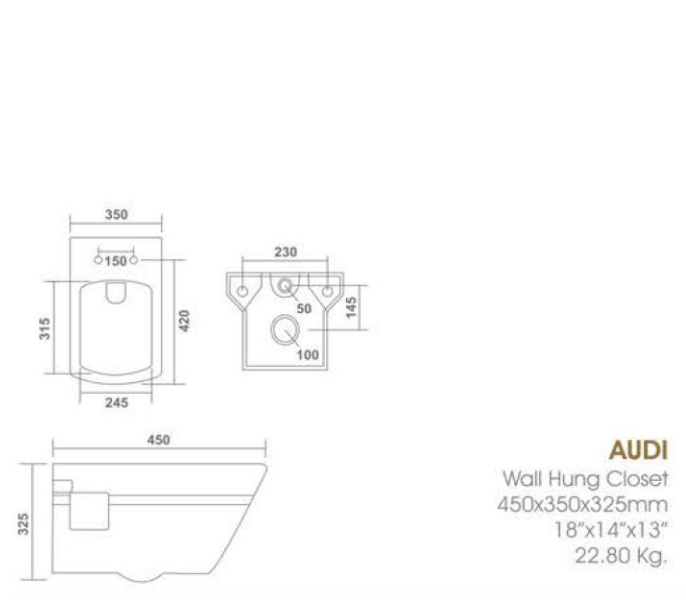

Inbuilt jet

NEON 21"
Wall Hung Closet
535x370x350mm
21"x15"x14"
30.50 Kg.

ZETA
Wall Hung Closet
525x340x350mm
21"x14"x14"
23.70 Kg.

Inbuilt jet

ROLLO (H)
Wall Hung Closet
565x380x340mm
22"x15"x13"
15.00 Kg.

ELEMENT 19"
Wall Hung Closet
490x370x350mm
21"x15"x14"
30.50 Kg.

Rimless

JADE
Wall Hung Closet
510x360x350mm
20"x14"x14"
19.50 Kg.

ULTRA
Wall Hung Closet
525x350x400mm
21"x14"x16"
17.15 Kg.

CUPID
Wall Hung Closet
550x360x360mm
22"x14"x14"
18.45 Kg.

TITAN
Wall Hung Closet
490x340x340mm
20"x14"x14"
21.50 Kg.

AUDI
Wall Hung Closet
450x350x325mm
18"x14"x13"
22.80 Kg.

STEPHY MINI
Wall Hung Closet
465x350x340mm
18"x14"x14"
16.10 Kg.

® Registered Product

SOGO
Wall Hung Closet
575x370x355mm
23"x15"x14"
16.25 Kg.