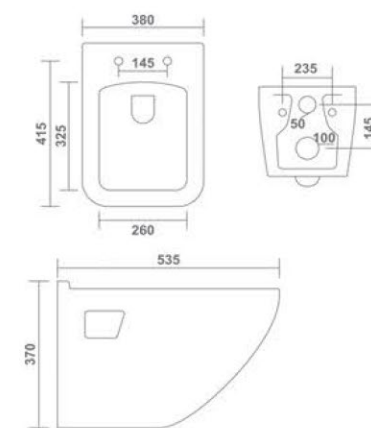

BABY
One Piece Closet
500x280x520mm
20"x11"x21"
S-Trap 6" | P-Trap
23.40 Kg.

CRISTY
One Piece Closet
710x370x660mm
28"x15"x26"
S-Trap 9" | P-Trap
50.00 Kg.

MONTANA
Wall Hung Closet
485x360x345mm
19"x14"x14"
24.90 Kg.

Rimless

GRANT
Wall Hung Closet
540x360x340mm
21"x14"x13"
27.30 Kg.

GLOPS
Wall Hung Closet
515x370x360mm
20"x15"x14"
25.50 Kg.

Tornado
flushing

Rimless

ATLANTIS
Wall Hung Closet
495x345x370mm
20"x14"x15"
27.60 Kg.

Rimless

Rimless

ARIN
Wall Hung Closet
490x350x355mm
20"x14"x14"
23.85 Kg.

VITO
Wall Hung Closet
535x380x370mm
21"x15"x15"
30.50 Kg.

AERON
Wall Hung Closet
505x365x360mm
20"x15"x14"
28.20 Kg.

COCO
Wall Hung Closet
530x370x360mm
21"x15"x14"
27.50 Kg.

Slendor

Stuff with Dimension

ZITA
Wall Hung Closet
510x355x300mm
20"x14"x12"
24.40 Kg.

Rimless

CARDIFF
Wall Hung Closet
475x350x350mm
19"x14"x14"
24.85 Kg.

MESSI
Wall Hung Closet
510x355x340mm
20"x14"x14"
22.95 Kg.