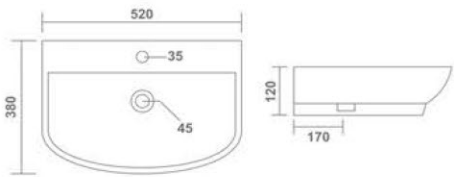

BERLIN (I)
Table Top Basin
550x430x140mm
22"x17"x5"
14.55 Kg.

Thin rim