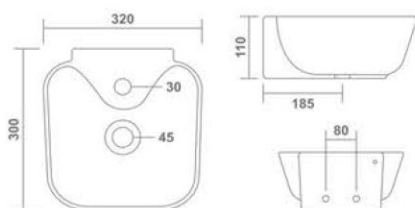

PARISH HALF
Wash Basin Half Pedestal
550x425x510mm
22"x17"x20"
26.75 Kg.

CANON HALF
Wash Basin Half Pedestal
560x435x450mm
22"x17"x18"
25.50 Kg.

SIMI HALF
Wash Basin Half Pedestal
550x400x550mm
22"x16"x22"
23.70 Kg.

OLWIN HALF
Wash Basin Half Pedestal
535x440x435mm
21"x17"x17"
25.75 Kg.

Living with
Authentic
Design

COLADO
Wall Hung Basin
510x410x120mm
20"x16"x5"
13.80 Kg.

SPANISH
Wall Hung Basin
500x450x150mm
20"x18"x6"
15.90 Kg.

TUFO
Wall Hung Basin
465x340x150mm
18"x14"x6"
10.10 Kg.

BRUNA (Mini)
Wall Hung Basin
450x330x90mm
18"x13"x4"
8.80 Kg.

Thin rim

GEO
Wall Hung Basin
320x300x110mm
13"x12"x5"
6.60 Kg.

Thin rim

MARIO
Wall Hung Basin
305x255x120mm
12"x10"x5"
5.60 Kg.

Thin rim

Thin rim

INOX
Wall Hung Basin
415x215x105mm
17"x9"x4"
5.95 Kg.

Thin rim

ARTIZ
Wall Hung Basin
310x305x105mm
12"x12"x4"
7.45 Kg.

GOLF
Wall Hung Basin
340x290x140mm
13"x11"x7"
10.75 Kg.

REFIN
Wall Hung Basin
460x350x120mm
18"x14"x5"
9.10 Kg.