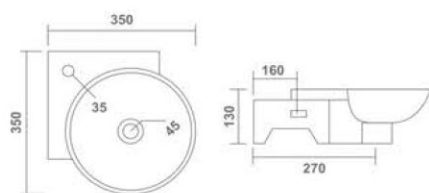

Thin rim

FIEO
Wall Hung Basin
430x320x150mm
17"x13"x6"
8.35 Kg.

SOCCER
Wall Hung Basin
350x425x260mm
14"x17"x10"
14.70 Kg.

JENNY
Wall Hung Basin
440x380x130mm
17"x15"x5"
12.10 Kg.

CORAL

Wall Hung Basin
490x340x110mm
19"x14"x4"
9.40 Kg.

VISTA

Wall Hung Basin
250x300x115mm
10"x12"x4"
5.80 Kg.

AMAY

Wall Hung Basin
350x335x150mm
14"x14"x6"
7.20 Kg.

NANO

Wall Hung Basin
350x350x130mm
14"x14"x5"
7.00 Kg.

ANTRIX

Wall Hung Basin
320x320x130mm
13"x13"x5"
5.65 Kg.