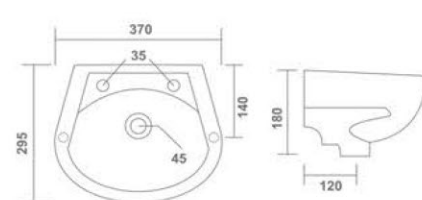

Wall Hung Basin
400x275x150mm
16"x11"x6"
9.25 Kg.

GOLDEN

Wall Hung Basin
460x370x180mm
18"x15"x7"
8.85 Kg.

KOHINOOR

Wall Hung Basin
455x315x210mm
18"x12"x8"
8.75 Kg.

SUHANI

Wall Hung Basin
355x225x140mm
14"x9"x5"
4.90 Kg.

ROUND

Wall Hung Basin
370x295x180mm
15"x12"x7"
7.15 Kg.

SONATA

Wall Hung Basin
380x410x175mm
15"x16"x7"
11.20 Kg.

KING

Wall Hung Basin
400x360x110mm
16"x14"x4"
8.55 Kg.

LIBRA
Wall Hung Basin
460x340x120mm
19"x13"x5"
11.90 Kg.