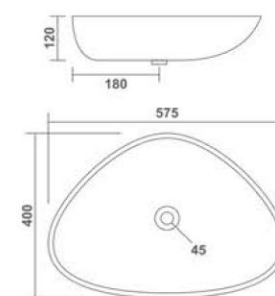

ANGLO INDIAN S & P

Water Closet
580x450x320mm
20"x18"x13"
19.35 Kg.

EWC CONCEALED

Water Closet
560x360x395mm
22"x14"x16"
18.75 Kg.

LINIA EWS S & P

Water Closet
475x345x400mm
19"x14"x16"
18.30 Kg.

EWC S & P

Water Closet
515x350x395mm
20"x14"x16"
14.65 Kg.

ETHAN EWC S & P DC - 002
Water Closet
500x360x400mm
20"x14"x16"

ETHAN EWC S & P BLACK RUSTIC
Water Closet
500x360x400mm
20"x14"x16"

SQUARE EWC S & P A-BLUE
Water Closet
545x360x410mm
22"x14"x16"

Oval of Ecstasy

XOLO STAR
Table Top Basin
410x410x150mm
16"x16"x6"
10.30 Kg.

Thin rim

BENZ
Table Top Basin
575x400x120mm
23"x16"x5"
11.05 Kg.

Thin rim

SCOLA
Table Top Basin
630x420x110mm
25"x17"x4"
11.30 Kg.

Thin rim

SOPIE (Mini)
Table Top Basin
360x290x100mm
14"x11"x4"
6.95 Kg.