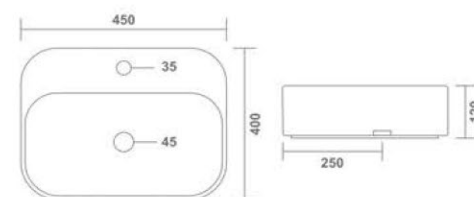

ROCA
Table Top Basin
460x360x120mm
18"x14"x5"
10.50 Kg.