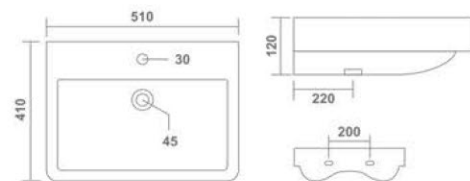

Living with
Authentic
Design