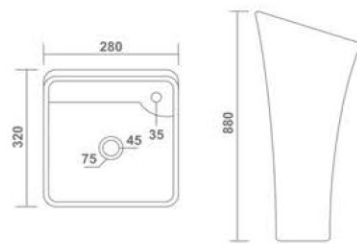

Perfectly
Glazed

5mm thickness

SPA
Table Top Basin
520x380x120mm
21"x15"x5"
11.00 Kg.

BERLIN (I)
Table Top Basin
550x430x140mm
22"x17"x5"
14.55 Kg.

Thin rim

KORONA
Top Counter Basin
560x415x180mm
22"x16"x7"
12.10 Kg.

WONDER
Under Counter Basin
550x380x200mm 460x320x185mm
22"x15"x8" 18"x13"x7"
11.40 Kg. 8.80 Kg.

YORK
Under Counter Basin
410x320x100mm
16"x13"x4"
6.50 Kg.

Elongated
Sets of
Elegance

GENIUS
One Piece Basin
280x320x880mm
13"x11"x35"
21.00 Kg.

IMPERIAL
One Piece Basin
405x405x790mm
16"x16"x31"
22.30 Kg.

IRIS
One Piece Basin
405x405x840mm
16"x16"x33"
26.20 Kg.

TOGO
One Piece Basin
380x380x870mm
15"x15"x35"
21.20 Kg.

Designed for
Glory

CATANIA
One Piece Basin
390x260x300mm
15"x10"x12"
16.50 Kg.