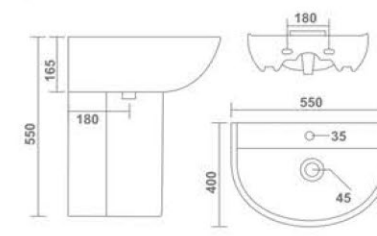

SQUARE
Wash Basin Pedestal
550x440x815mm
22"x17"x32"
27.85 Kg.

PARISH
Wash Basin Pedestal
550x425x800mm
22"x17"x32"
26.20 Kg.

COSMO
Wash Basin Pedestal
585x415x795mm
23"x16"x32"
28.95 Kg.

SILVA
Wash Basin Pedestal
575x425x850mm
23"x17"x34"
26.55 Kg.

SONARA
Wash Basin Pedestal
540x420x905mm
21"x17"x36"
23.85 Kg.

MILLO
Wash Basin Pedestal
570x430x890mm
23"x17"x35"
25.10 Kg.

ORCHID
Wash Basin Pedestal
525x420x870mm
21"x17"x35"
21.95 Kg.

ROYAL
Wash Basin Pedestal
575x450x860mm
23"x18"x34"
28.25 Kg.

M.CERA
Wash Basin Pedestal
570x440x885mm
23"x17"x35"
23.85 Kg.

DOLPHIN
Wash Basin Pedestal
440x530x810mm
17"x21"x32"
21.40 Kg.

TUFO HALF
Wash Basin Half Pedestal
465x340x470mm
18"x14"x19"
16.15 Kg.

NIKKI HALF
Wash Basin Half Pedestal
480x380x410mm
19"x15"x16"
17.45 Kg.

PARISH HALF
Wash Basin Half Pedestal
550x425x510mm
22"x17"x20"
26.75 Kg.

CANON HALF
Wash Basin Half Pedestal
560x435x450mm
22"x17"x18"
25.50 Kg.

SIMI HALF
Wash Basin Half Pedestal
550x400x550mm
22"x16"x22"
23.70 Kg.