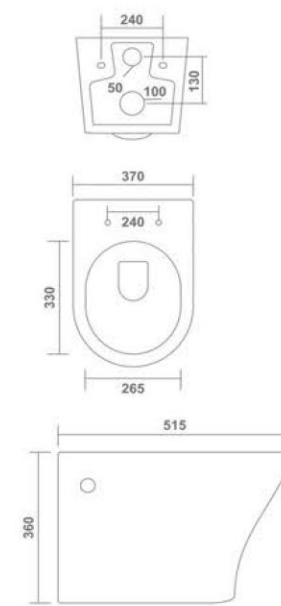

BABY
One Piece Closet
500x280x520mm
20"x11"x21"
S-Trap 6" | P-Trap
23.40 Kg.

CRISTY
One Piece Closet
710x370x660mm
28"x15"x26"
S-Trap 9" | P-Trap
50.00 Kg.

MONTANA
Wall Hung Closet
485x360x345mm
19"x14"x14"
24.90 Kg.

Rimless

GRANT
Wall Hung Closet
540x360x340mm
21"x14"x13"
27.30 Kg.

GLOPS
Wall Hung Closet
515x370x360mm
20"x15"x14"
25.50 Kg.

Tornado
flushing

Rimless

ATLANTIS
Wall Hung Closet
495x345x370mm
20"x14"x15"
27.60 Kg.

Rimless

Rimless

ARIN
Wall Hung Closet
490x350x355mm
20"x14"x14"
23.85 Kg.

VITO
Wall Hung Closet
535x380x370mm
21"x15"x15"
30.50 Kg.

AERON
Wall Hung Closet
505x365x360mm
20"x15"x14"
28.20 Kg.

COCO
Wall Hung Closet
530x370x360mm
21"x15"x14"
27.50 Kg.

Slendor

Stuff with Dimension

ZITA
Wall Hung Closet
510x355x300mm
20"x14"x12"
24.40 Kg.

Rimless

CARDIFF
Wall Hung Closet
475x350x350mm
19"x14"x14"
24.85 Kg.

MESSI
Wall Hung Closet
510x355x340mm
20"x14"x14"
22.95 Kg.