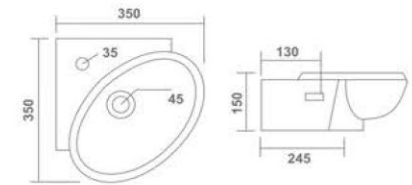

Thin rim

FIEO
Wall Hung Basin
430x320x150mm
17"x13"x6"
8.35 Kg.

SOCCER
Wall Hung Basin
350x425x260mm
14"x17"x10"
14.70 Kg.

JENNY
Wall Hung Basin
440x380x130mm
17"x15"x5"
12.10 Kg.

CORAL

Wall Hung Basin
490x340x110mm
19"x14"x4"
9.40 Kg.

VISTA

Wall Hung Basin
250x300x115mm
10"x12"x4"
5.80 Kg.

AMAY

Wall Hung Basin
350x335x150mm
14"x14"x6"
7.20 Kg.

NANO

Wall Hung Basin
350x350x130mm
14"x14"x5"
7.00 Kg.

ANTRIX

Wall Hung Basin
320x320x130mm
13"x13"x5"
5.65 Kg.

MEGA

Wall Hung Basin
350x350x150mm
14"x14"x6"
8.55 Kg.

CORNER 14"

Wall Hung Basin
355x355x190mm
14"x14"x7"
6.15 Kg.

CORNER 16"

Wall Hung Basin
430x430x210mm
17"x17"x8"
7.90 Kg.

ACU PAN

Pan
410x600x390mm
16"x24"x16"
16.40 Kg.