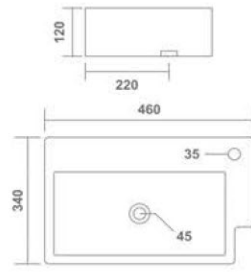

Thin rim

SMITH
Wall Hung Basin
300x350x110mm
21"x14"x4"
5.00 Kg.

Thin rim

Thin rim

SMALL
Wall Hung Basin
270x340x110mm
11"x14"x4"
6.25 Kg.

NICE

Wall Hung Basin
310x300x110mm
12"x12"x5"
4.85 Kg.

DELTA

Wall Hung Basin
400x275x150mm
16"x11"x6"
9.25 Kg.

GOLDEN

Wall Hung Basin
460x370x180mm
18"x15"x7"
8.85 Kg.

KOHINOOR

Wall Hung Basin
455x315x210mm
18"x12"x8"
8.75 Kg.

SUHANI

Wall Hung Basin
355x225x140mm
14"x9"x5"
4.90 Kg.

ROUND

Wall Hung Basin
370x295x180mm
15"x12"x7"
7.15 Kg.

SONATA

Wall Hung Basin
380x410x175mm
15"x16"x7"
11.20 Kg.

KING

Wall Hung Basin
400x360x110mm
16"x14"x4"
8.55 Kg.

LIBRA
Wall Hung Basin
460x340x120mm
19"x13"x5"
11.90 Kg.

LUCA
Wall Hung Basin
560x400x120mm
22"x16"x5"
16.45 Kg.

ARAV
Wall Hung Basin
335x365x150mm
13"x14"x6"
8.40 Kg.

REAL
Wall Hung Basin
305x245x175mm
12"x10"x7"
4.45 Kg.

MEERA
Wall Hung Basin
475x250x175mm
19"x10"x7"
6.55 Kg.