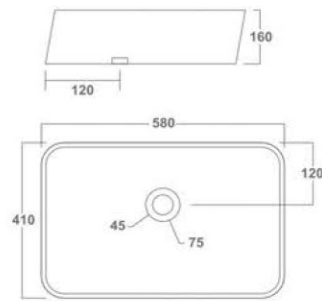

CELLO (Mini)
Table Top Basin
350x270x100mm
14"x11"x4"
4.75 Kg.

Thin rim

SCOT
Table Top Basin
300x300x100mm
12"x12"x4"
3.25 Kg.

SOPIE
Table Top Basin
460x340x110mm
18"x13"x4"
14.30 Kg.

Thin rim

MADRID
Table Top Basin
360x360x130mm
14"x14"x5"
7.00 Kg.

Thin rim

ASTON
Table Top Basin
460x300x140mm
18"x12"x5"
9.45 Kg.

Thin rim

RONITH
Table Top Basin
270x270x120mm
11"x11"x5"
6.90 Kg.

Thin rim

TONIRY
Table Top Basin
715x365x125mm
28"x14"x5"
12.85 Kg.

Thin rim

HELIX (Mini)
Table Top Basin
570x290x100mm
23"x11"x4"
9.00 Kg.

Shaping New
Creativity

ROSA
Table Top Basin
580x410x160mm
23"x16"x6"
17.75 Kg.

Thin rim

BRUNA
Table Top Basin
610x400x130mm
24"x16"x5"
16.30 Kg.

Thin rim

STAR
Table Top Basin
650x410x130mm
26"x16"x5"
12.85 Kg.

STAR (Mini)
Table Top Basin
570x370x120mm
23"x15"x5"
8.65 Kg.

EVA STAR
Table Top Basin
480x330x100mm
19"x13"x4"
8.00 Kg.

ELENA
Table Top Basin
560x390x110mm
22"x15"x4"
12.85 Kg.