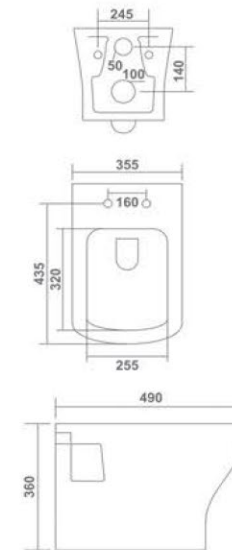

Rimless

Rimless

ARIN
Wall Hung Closet
490x350x355mm
20"x14"x14"
23.85 Kg.

VITO
Wall Hung Closet
535x380x370mm
21"x15"x15"
30.50 Kg.

AERON
Wall Hung Closet
505x365x360mm
20"x15"x14"
28.20 Kg.

COCO
Wall Hung Closet
530x370x360mm
21"x15"x14"
27.50 Kg.

Slendor

Stuff with Dimension

ZITA
Wall Hung Closet
510x355x300mm
20"x14"x12"
24.40 Kg.

Rimless

CARDIFF
Wall Hung Closet
475x350x350mm
19"x14"x14"
24.85 Kg.

MESSI
Wall Hung Closet
510x355x340mm
20"x14"x14"
22.95 Kg.

Rimless

AURA
Wall Hung Closet
535x355x380mm
21"x14"x15"
26.35 Kg.

ELEGANT
Wall Hung Closet
490x345x340mm
20"x14"x14"
29.35 Kg.

NEON 19"
Wall Hung Closet
490x355x360mm
19"x14"x15"
29.35 Kg.

Classic
Style Simplified

Inbuilt jet

NEON 21"
Wall Hung Closet
535x370x350mm
21"x15"x14"
30.50 Kg.

ZETA
Wall Hung Closet
525x340x350mm
21"x14"x14"
23.70 Kg.

Inbuilt jet

ROLLO (H)
Wall Hung Closet
565x380x340mm
22"x15"x13"
15.00 Kg.