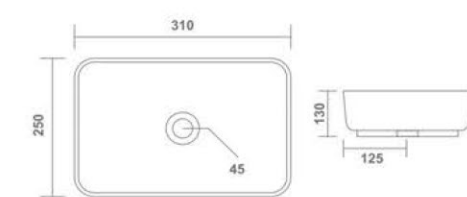

Thin rim

Thin rim

Thin rim

Thin rim