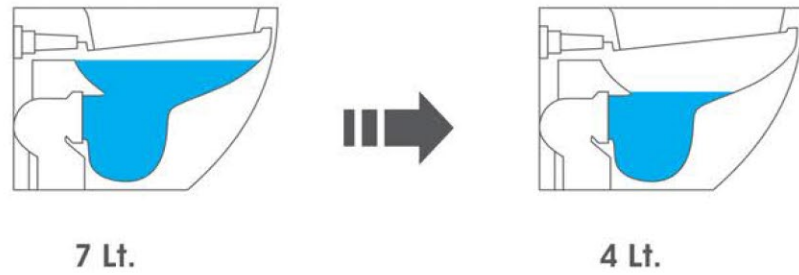

With this development we can save maximum water for future generation.

3 Lt.
Water saver

4 Lt.
Water saver

Rimless

The ultimate rimless technology for your bathroom

A rimless toilet made for significantly easier cleaning and a clear improvement in hygiene. There is no build-up of bacteria and no possibility for limescale to lurk. The rimless technology ensures quintessential hygiene with effective flushing that offers an efficient solution ensuring that the entire inner surface is rinsed throughout the flushing process.