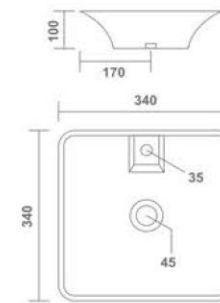

TAPE
Table Top Basin
340x340x100mm
14"x14"x4"
6.45 Kg.

Thin rim