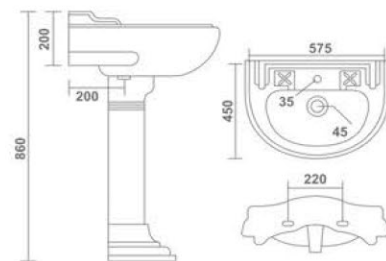

SQUARE
Wash Basin Pedestal
550x440x815mm
22"x17"x32"
27.85 Kg.

PARISH
Wash Basin Pedestal
550x425x800mm
22"x17"x32"
26.20 Kg.

COSMO
Wash Basin Pedestal
585x415x795mm
23"x16"x32"
28.95 Kg.

SILVA
Wash Basin Pedestal
575x425x850mm
23"x17"x34"
26.55 Kg.

SONARA
Wash Basin Pedestal
540x420x905mm
21"x17"x36"
23.85 Kg.

MILLO
Wash Basin Pedestal
570x430x890mm
23"x17"x35"
25.10 Kg.

ORCHID
Wash Basin Pedestal
525x420x870mm
21"x17"x35"
21.95 Kg.

ROYAL
Wash Basin Pedestal
575x450x860mm
23"x18"x34"
28.25 Kg.