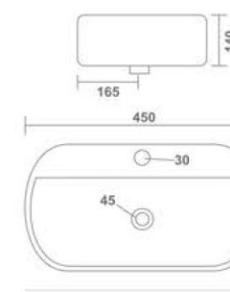

Thin rim

Thin rim

INOX
Wall Hung Basin
415x215x105mm
17"x9"x4"
5.95 Kg.

Thin rim

ARTIZ
Wall Hung Basin
310x305x105mm
12"x12"x4"
7.45 Kg.

GOLF
Wall Hung Basin
340x290x140mm
13"x11"x7"
10.75 Kg.

REFIN
Wall Hung Basin
460x350x120mm
18"x14"x5"
9.10 Kg.

Thin rim

NIKKI
Wall Hung Basin
470x370x165mm
19"x15"x7"
11.20 Kg.

RITZ
Wall Hung Basin
450x325x130mm
18"x13"x5"
12.40 Kg.

JEX
Wall Hung Basin
485x395x150mm
19"x16"x6"
13.60 Kg.

NERO
Wall Hung Basin
475x335x140mm
19"x13"x6"
8.70 Kg.

SPA
Wall Hung Basin
520x380x120mm
21"x15"x5"
11.00 Kg.

DOVE
Wall Hung Basin
455x345x150mm
18"x14"x6"
12.35 Kg.

Thin rim

AMPLE
Wall Hung Basin
450x300x140mm
18"x12"x5"
10.85 Kg.

CLAY
Wall Hung Basin
325x285x115mm
13"x11"x4"
7.50 Kg.