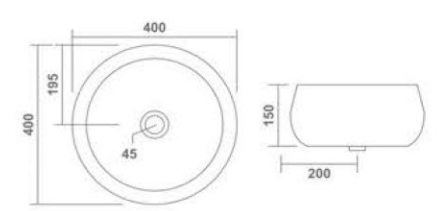

EURO

Table Top Basin
500x400x190mm
20"x16"x7"
10.60 Kg.

CELLO

Table Top Basin
420x340x170mm
17"x14"x7"
9.25 Kg.

SLEEK

Table Top Basin
520x320x130mm
21"x13"x5"
10.80 Kg.

BRUNA (Mini)
Table Top Basin
450x330x90mm
18"x13"x4"
8.80 Kg.

ROTTA
Table Top Basin
450x250x125mm
18"x10"x5"
8.60 Kg.

SELVI
Table Top Basin
450x310x130mm
18"x12"x5"
9.80 Kg.

KORES
Table Top Basin
480x340x130mm
19"x14"x5"
9.60 Kg.

RECTA
Table Top Basin
420x320x150mm
17"x13"x6"
7.55 Kg.

ORANGE
Table Top Basin
400x400x150mm
16"x16"x6"
10.70 Kg.

VERONA
Table Top Basin
400x400x150mm
16"x16"x6"
8.90 Kg.

SIGMA
Table Top Basin
400x330x100mm
16"x13"x4"
9.15 Kg.

VEXMON
Table Top Basin
450x400x120mm
18"x16"x5"
12.85 Kg.