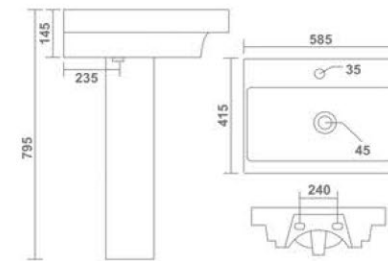

IMPERIAL
One Piece Basin
405x405x790mm
16"x16"x31"
22.30 Kg.

IRIS
One Piece Basin
405x405x840mm
16"x16"x33"
26.20 Kg.

TOGO
One Piece Basin
380x380x870mm
15"x15"x35"
21.20 Kg.

Designed for
Glory

CATANIA
One Piece Basin
390x260x300mm
15"x10"x12"
16.50 Kg.

CUBIX
One Piece Basin
450x430x335mm
18"x17"x13"
27.60 Kg.

KUBICA
One Piece Basin
350x350x270mm
14"x14"x11"
12.10 Kg.

BERLIN
One Piece Basin
410x400x270mm
16"x16"x11"
12.60 Kg.

COLADO
Wash Basin Pedestal
510x410x820mm
20"x16"x33"
27.35 Kg.

SQUARE
Wash Basin Pedestal
550x440x815mm
22"x17"x32"
27.85 Kg.

PARISH
Wash Basin Pedestal
550x425x800mm
22"x17"x32"
26.20 Kg.

COSMO
Wash Basin Pedestal
585x415x795mm
23"x16"x32"
28.95 Kg.

SILVA
Wash Basin Pedestal
575x425x850mm
23"x17"x34"
26.55 Kg.