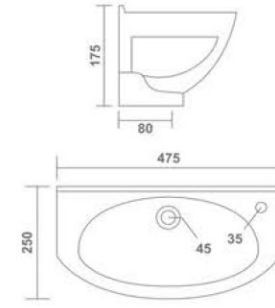

Thin rim

SMITH
Wall Hung Basin
300x350x110mm
21"x14"x4"
5.00 Kg.

Thin rim

Thin rim

SMALL
Wall Hung Basin
270x340x110mm
11"x14"x4"
6.25 Kg.

NICE

Wall Hung Basin
310x300x110mm
12"x12"x5"
4.85 Kg.

DELTA

Wall Hung Basin
400x275x150mm
16"x11"x6"
9.25 Kg.

GOLDEN

Wall Hung Basin
460x370x180mm
18"x15"x7"
8.85 Kg.

KOHINOOR

Wall Hung Basin
455x315x210mm
18"x12"x8"
8.75 Kg.

SUHANI

Wall Hung Basin
355x225x140mm
14"x9"x5"
4.90 Kg.

ROUND

Wall Hung Basin
370x295x180mm
15"x12"x7"
7.15 Kg.

SONATA

Wall Hung Basin
380x410x175mm
15"x16"x7"
11.20 Kg.

KING

Wall Hung Basin
400x360x110mm
16"x14"x4"
8.55 Kg.

LIBRA
Wall Hung Basin
460x340x120mm
19"x13"x5"
11.90 Kg.

LUCA
Wall Hung Basin
560x400x120mm
22"x16"x5"
16.45 Kg.

ARAV
Wall Hung Basin
335x365x150mm
13"x14"x6"
8.40 Kg.

REAL
Wall Hung Basin
305x245x175mm
12"x10"x7"
4.45 Kg.

MEERA
Wall Hung Basin
475x250x175mm
19"x10"x7"
6.55 Kg.