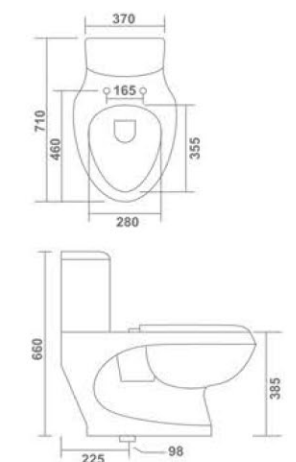

CHERRY

One Piece Closet
655x355x730mm
26"x14"x29"
S-Trap 9"
54.00 Kg.

DENIUM

One Piece Closet
650x355x730mm
26"x14"x29"
S-Trap 9" | P-Trap
55.00 Kg.

CHARLY

One Piece Closet
650x345x695mm
26"x14"x28"
S Trap - 9" | P Trap
52.00 Kg.

Soft close

Take-off system

Hidden fixing system

Glazed siphon

CARGO
One Piece Closet
675x370x685mm
27"x15"x27"
S-Trap 9"
50.00 Kg.

Minimal

Splendor with Grace

CAMRY
One Piece Closet
690x375x660mm
27"x15"x26"
S-Trap 9"
49.00 Kg.

BABY
One Piece Closet
500x280x520mm
20"x11"x21"
S-Trap 6" | P-Trap
23.40 Kg.

CRISTY
One Piece Closet
710x370x660mm
28"x15"x26"
S-Trap 9" | P-Trap
50.00 Kg.

MONTANA
Wall Hung Closet
485x360x345mm
19"x14"x14"
24.90 Kg.

Rimless

GRANT
Wall Hung Closet
540x360x340mm
21"x14"x13"
27.30 Kg.

GLOPS
Wall Hung Closet
515x370x360mm
20"x15"x14"
25.50 Kg.

Tornado
flushing

Rimless

ATLANTIS
Wall Hung Closet
495x345x370mm
20"x14"x15"
27.60 Kg.