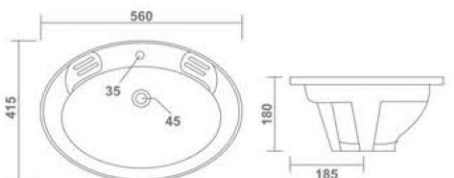

Perfectly
Glazed

5mm thickness

SPA
Table Top Basin
520x380x120mm
21"x15"x5"
11.00 Kg.

BERLIN (I)
Table Top Basin
550x430x140mm
22"x17"x5"
14.55 Kg.

Thin rim

KORONA
Top Counter Basin
560x415x180mm
22"x16"x7"
12.10 Kg.

WONDER
Under Counter Basin
550x380x200mm 460x320x185mm
22"x15"x8" 18"x13"x7"
11.40 Kg. 8.80 Kg.

YORK
Under Counter Basin
410x320x100mm
16"x13"x4"
6.50 Kg.

Elongated
Sets of
Elegance

GENIUS
One Piece Basin
280x320x880mm
13"x11"x35"
21.00 Kg.