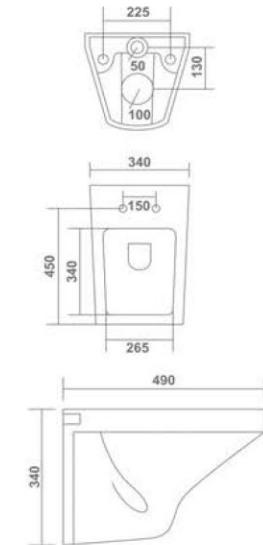

Slendor

Stuff with Dimension

ZITA
Wall Hung Closet
510x355x300mm
20"x14"x12"
24.40 Kg.

Rimless

CARDIFF
Wall Hung Closet
475x350x350mm
19"x14"x14"
24.85 Kg.

MESSI
Wall Hung Closet
510x355x340mm
20"x14"x14"
22.95 Kg.

Inbuilt jet

NEON 21"
Wall Hung Closet
535x370x350mm
21"x15"x14"
30.50 Kg.

ZETA
Wall Hung Closet
525x340x350mm
21"x14"x14"
23.70 Kg.

Inbuilt jet

ROLLO (H)
Wall Hung Closet
565x380x340mm
22"x15"x13"
15.00 Kg.

ELEMENT 19"
Wall Hung Closet
490x370x350mm
21"x15"x14"
30.50 Kg.

Rimless

JADE
Wall Hung Closet
510x360x350mm
20"x14"x14"
19.50 Kg.

ULTRA
Wall Hung Closet
525x350x400mm
21"x14"x16"
17.15 Kg.

CUPID
Wall Hung Closet
550x360x360mm
22"x14"x14"
18.45 Kg.

TITAN
Wall Hung Closet
490x340x340mm
20"x14"x14"
21.50 Kg.

AUDI
Wall Hung Closet
450x350x325mm
18"x14"x13"
22.80 Kg.

STEPHY MINI
Wall Hung Closet
465x350x340mm
18"x14"x14"
16.10 Kg.

® Registered Product

SOGO
Wall Hung Closet
575x370x355mm
23"x15"x14"
16.25 Kg.