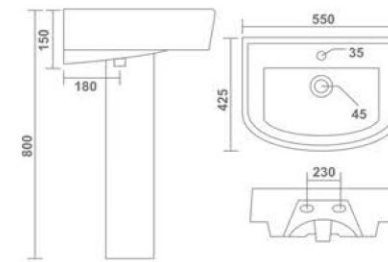

IMPERIAL
One Piece Basin
405x405x790mm
16"x16"x31"
22.30 Kg.

IRIS
One Piece Basin
405x405x840mm
16"x16"x33"
26.20 Kg.

TOGO
One Piece Basin
380x380x870mm
15"x15"x35"
21.20 Kg.

Designed for
Glory

CATANIA
One Piece Basin
390x260x300mm
15"x10"x12"
16.50 Kg.

CUBIX
One Piece Basin
450x430x335mm
18"x17"x13"
27.60 Kg.

KUBICA
One Piece Basin
350x350x270mm
14"x14"x11"
12.10 Kg.

BERLIN
One Piece Basin
410x400x270mm
16"x16"x11"
12.60 Kg.

COLADO
Wash Basin Pedestal
510x410x820mm
20"x16"x33"
27.35 Kg.

SQUARE
Wash Basin Pedestal
550x440x815mm
22"x17"x32"
27.85 Kg.

PARISH
Wash Basin Pedestal
550x425x800mm
22"x17"x32"
26.20 Kg.

COSMO
Wash Basin Pedestal
585x415x795mm
23"x16"x32"
28.95 Kg.

SILVA
Wash Basin Pedestal
575x425x850mm
23"x17"x34"
26.55 Kg.