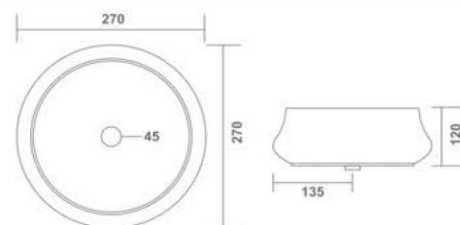

CELLO (Mini)
Table Top Basin
350x270x100mm
14"x11"x4"
4.75 Kg.

Thin rim

SCOT
Table Top Basin
300x300x100mm
12"x12"x4"
3.25 Kg.

SOPIE
Table Top Basin
460x340x110mm
18"x13"x4"
14.30 Kg.

Thin rim

MADRID
Table Top Basin
360x360x130mm
14"x14"x5"
7.00 Kg.

Thin rim

ASTON
Table Top Basin
460x300x140mm
18"x12"x5"
9.45 Kg.

Thin rim

RONITH
Table Top Basin
270x270x120mm
11"x11"x5"
6.90 Kg.

Thin rim

TONIRY
Table Top Basin
715x365x125mm
28"x14"x5"
12.85 Kg.

Thin rim

HELIX (Mini)
Table Top Basin
570x290x100mm
23"x11"x4"
9.00 Kg.

Shaping New
Creativity

ROSA
Table Top Basin
580x410x160mm
23"x16"x6"
17.75 Kg.

Thin rim

BRUNA
Table Top Basin
610x400x130mm
24"x16"x5"
16.30 Kg.