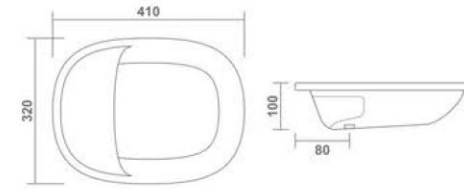

Perfectly
Glazed

5mm thickness

SPA
Table Top Basin
520x380x120mm
21"x15"x5"
11.00 Kg.

BERLIN (I)
Table Top Basin
550x430x140mm
22"x17"x5"
14.55 Kg.

Thin rim

KORONA
Top Counter Basin
560x415x180mm
22"x16"x7"
12.10 Kg.

WONDER
Under Counter Basin
550x380x200mm 460x320x185mm
22"x15"x8" 18"x13"x7"
11.40 Kg. 8.80 Kg.

YORK
Under Counter Basin
410x320x100mm
16"x13"x4"
6.50 Kg.

Elongated
Sets of
Elegance

GENIUS
One Piece Basin
280x320x880mm
13"x11"x35"
21.00 Kg.