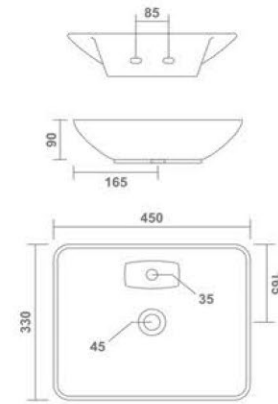

M.CERA
Wash Basin Pedestal
570x440x885mm
23"x17"x35"
23.85 Kg.

DOLPHIN
Wash Basin Pedestal
440x530x810mm
17"x21"x32"
21.40 Kg.

TUFO HALF
Wash Basin Half Pedestal
465x340x470mm
18"x14"x19"
16.15 Kg.

NIKKI HALF
Wash Basin Half Pedestal
480x380x410mm
19"x15"x16"
17.45 Kg.

PARISH HALF
Wash Basin Half Pedestal
550x425x510mm
22"x17"x20"
26.75 Kg.

CANON HALF
Wash Basin Half Pedestal
560x435x450mm
22"x17"x18"
25.50 Kg.

SIMI HALF
Wash Basin Half Pedestal
550x400x550mm
22"x16"x22"
23.70 Kg.

OLWIN HALF
Wash Basin Half Pedestal
535x440x435mm
21"x17"x17"
25.75 Kg.

Living with
Authentic
Design

COLADO
Wall Hung Basin
510x410x120mm
20"x16"x5"
13.80 Kg.

SPANISH
Wall Hung Basin
500x450x150mm
20"x18"x6"
15.90 Kg.

TUFO
Wall Hung Basin
465x340x150mm
18"x14"x6"
10.10 Kg.

BRUNA (Mini)
Wall Hung Basin
450x330x90mm
18"x13"x4"
8.80 Kg.

Thin rim

GEO
Wall Hung Basin
320x300x110mm
13"x12"x5"
6.60 Kg.

Thin rim

MARIO
Wall Hung Basin
305x255x120mm
12"x10"x5"
5.60 Kg.