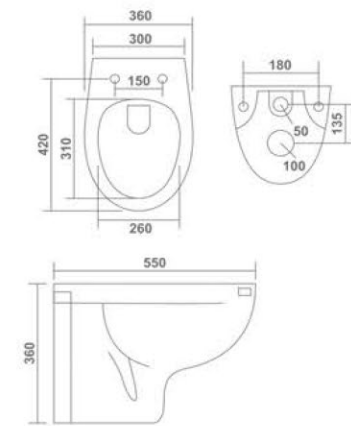

Slendor

Stuff with Dimension

ZITA
Wall Hung Closet
510x355x300mm
20"x14"x12"
24.40 Kg.

Rimless

CARDIFF
Wall Hung Closet
475x350x350mm
19"x14"x14"
24.85 Kg.

MESSI
Wall Hung Closet
510x355x340mm
20"x14"x14"
22.95 Kg.

Inbuilt jet

NEON 21"
Wall Hung Closet
535x370x350mm
21"x15"x14"
30.50 Kg.

ZETA
Wall Hung Closet
525x340x350mm
21"x14"x14"
23.70 Kg.

Inbuilt jet

ROLLO (H)
Wall Hung Closet
565x380x340mm
22"x15"x13"
15.00 Kg.

ELEMENT 19"
Wall Hung Closet
490x370x350mm
21"x15"x14"
30.50 Kg.

Rimless

JADE
Wall Hung Closet
510x360x350mm
20"x14"x14"
19.50 Kg.

ULTRA
Wall Hung Closet
525x350x400mm
21"x14"x16"
17.15 Kg.

CUPID
Wall Hung Closet
550x360x360mm
22"x14"x14"
18.45 Kg.

TITAN
Wall Hung Closet
490x340x340mm
20"x14"x14"
21.50 Kg.

AUDI
Wall Hung Closet
450x350x325mm
18"x14"x13"
22.80 Kg.

STEPHY MINI
Wall Hung Closet
465x350x340mm
18"x14"x14"
16.10 Kg.

® Registered Product

SOGO
Wall Hung Closet
575x370x355mm
23"x15"x14"
16.25 Kg.