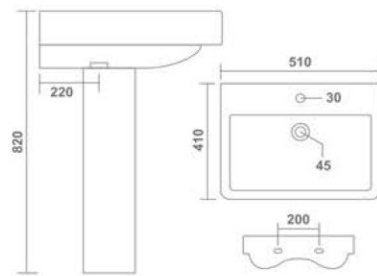

IMPERIAL
One Piece Basin
405x405x790mm
16"x16"x31"
22.30 Kg.

IRIS
One Piece Basin
405x405x840mm
16"x16"x33"
26.20 Kg.

TOGO
One Piece Basin
380x380x870mm
15"x15"x35"
21.20 Kg.

Designed for
Glory

CATANIA
One Piece Basin
390x260x300mm
15"x10"x12"
16.50 Kg.

CUBIX
One Piece Basin
450x430x335mm
18"x17"x13"
27.60 Kg.

KUBICA
One Piece Basin
350x350x270mm
14"x14"x11"
12.10 Kg.

BERLIN
One Piece Basin
410x400x270mm
16"x16"x11"
12.60 Kg.

COLADO
Wash Basin Pedestal
510x410x820mm
20"x16"x33"
27.35 Kg.

SQUARE
Wash Basin Pedestal
550x440x815mm
22"x17"x32"
27.85 Kg.

PARISH
Wash Basin Pedestal
550x425x800mm
22"x17"x32"
26.20 Kg.

COSMO
Wash Basin Pedestal
585x415x795mm
23"x16"x32"
28.95 Kg.

SILVA
Wash Basin Pedestal
575x425x850mm
23"x17"x34"
26.55 Kg.