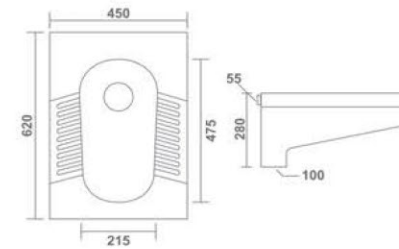

ORISSA PAN 23"

Pan
450x620x280mm
18"x24"x11"
17.80 Kg.