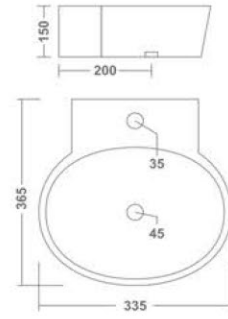

Thin rim

SMITH
Wall Hung Basin
300x350x110mm
21"x14"x4"
5.00 Kg.

Thin rim

Thin rim

SMALL
Wall Hung Basin
270x340x110mm
11"x14"x4"
6.25 Kg.

NICE

Wall Hung Basin
310x300x110mm
12"x12"x5"
4.85 Kg.

DELTA

Wall Hung Basin
400x275x150mm
16"x11"x6"
9.25 Kg.

GOLDEN

Wall Hung Basin
460x370x180mm
18"x15"x7"
8.85 Kg.

KOHINOOR

Wall Hung Basin
455x315x210mm
18"x12"x8"
8.75 Kg.

SUHANI

Wall Hung Basin
355x225x140mm
14"x9"x5"
4.90 Kg.

ROUND

Wall Hung Basin
370x295x180mm
15"x12"x7"
7.15 Kg.

SONATA

Wall Hung Basin
380x410x175mm
15"x16"x7"
11.20 Kg.

KING

Wall Hung Basin
400x360x110mm
16"x14"x4"
8.55 Kg.

LIBRA
Wall Hung Basin
460x340x120mm
19"x13"x5"
11.90 Kg.

LUCA
Wall Hung Basin
560x400x120mm
22"x16"x5"
16.45 Kg.

ARAV
Wall Hung Basin
335x365x150mm
13"x14"x6"
8.40 Kg.

REAL
Wall Hung Basin
305x245x175mm
12"x10"x7"
4.45 Kg.

MEERA
Wall Hung Basin
475x250x175mm
19"x10"x7"
6.55 Kg.