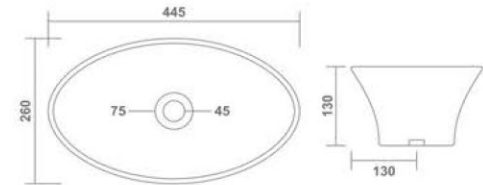

Thin rim

BERLIN (Mini)
Table Top Basin
390x300x105mm
15"x12"x4"
8.70 Kg.

Thin rim

HEART
Table Top Basin
380x350x80mm
15"x14"x3"
5.90 Kg.

Thin rim

FIGGY
Table Top Basin
445x260x130mm
18"x10"x5"
5.40 Kg.

Thin rim

CELLO (Mini)
Table Top Basin
350x270x100mm
14"x11"x4"
4.75 Kg.

Thin rim

SCOT
Table Top Basin
300x300x100mm
12"x12"x4"
3.25 Kg.

SOPIE
Table Top Basin
460x340x110mm
18"x13"x4"
14.30 Kg.

Thin rim

MADRID
Table Top Basin
360x360x130mm
14"x14"x5"
7.00 Kg.