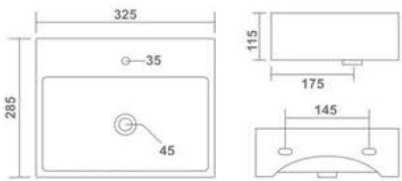

SPA
Wall Hung Basin
520x380x120mm
21"x15"x5"
11.00 Kg.

DOVE
Wall Hung Basin
455x345x150mm
18"x14"x6"
12.35 Kg.

Thin rim

AMPLE
Wall Hung Basin
450x300x140mm
18"x12"x5"
10.85 Kg.

CLAY
Wall Hung Basin
325x285x115mm
13"x11"x4"
7.50 Kg.

MATRIX
Wall Hung Basin
400x200x125mm
16"x8"x5"
5.60 Kg.

BERRY
Wall Hung Basin
360x260x130mm
14"x10"x5"
6.35 Kg.

VIOLET
Wall Hung Basin
380x340x140mm
15"x13"x6"
10.50 Kg.

Thin rim

LEO
Wall Hung Basin
400x290x115mm
16"x11"x4"
9.00 Kg.