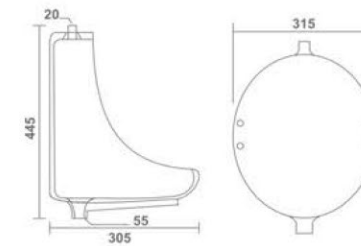

C.T. PAN 20"

Pan
410x515x175mm
16"x20"x7"
13.40 Kg.

PLUTO
Urinal
250x290x495mm
10"x11"x20"
13.40 Kg.

SMALL
Urinal
290x290x385mm
11"x11"x15"
9.45 Kg.

LARGE
Urinal
365x400x615mm
14"x16"x25"
24.95 Kg.

FLAT BACK
Urinal
315x305x445mm
12"x12"x18"
8.15 Kg.

LILY
Urinal
310x310x510mm
12"x12"x20"
10.00 Kg.

SQUATTING
Urinal
475x410x100mm
19"x16"x4"
11.30 Kg.

FLUSH TANK SLIM (Dual Flush)

Cistern
420x380x110mm
17"x15"x4"
7.5 Ltr.

FLUSH TANK HEAVY

Cistern
460x330x125mm
18"x13"x5"
10 Ltr.