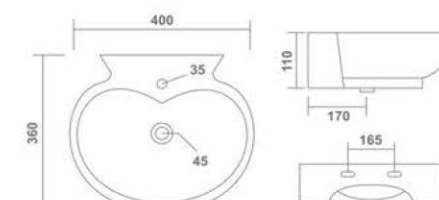

ROUND

Wall Hung Basin
370x295x180mm
15"x12"x7"
7.15 Kg.

SONATA

Wall Hung Basin
380x410x175mm
15"x16"x7"
11.20 Kg.

KING

Wall Hung Basin
400x360x110mm
16"x14"x4"
8.55 Kg.

LIBRA
Wall Hung Basin
460x340x120mm
19"x13"x5"
11.90 Kg.