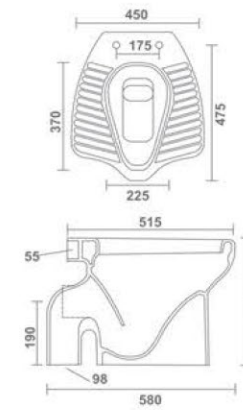

Inbuilt jet

SQUARE EWC S & P
Water Closet
545x360x410mm
22"x14"x16"
31.35 Kg.

Rimless

ETHAN EWC S & P
Water Closet
500x360x400mm
20"x14"x16"
32.70 Kg.

ORIENT EWC

Water Closet
510x390x400mm
20"x16"x16"
23.80 Kg.

ANGLO INDIAN S & P

Water Closet
580x450x320mm
20"x18"x13"
19.35 Kg.

EWC CONCEALED

Water Closet
560x360x395mm
22"x14"x16"
18.75 Kg.

LINIA EWS S & P

Water Closet
475x345x400mm
19"x14"x16"
18.30 Kg.

EWC S & P

Water Closet
515x350x395mm
20"x14"x16"
14.65 Kg.