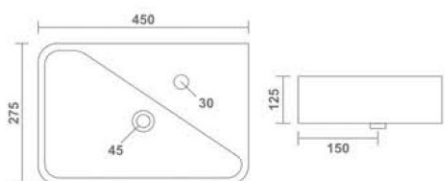

PRIME
Wall Hung Basin
430x295x130mm
17"x12"x5"
8.75 Kg.

Thin rim

SIMP
Wall Hung Basin
420x275x140mm
17"x11"x6"
6.70 Kg.

LORENZ
Wall Hung Basin
410x310x120mm
16"x12"x5"
8.90 Kg.

Thin rim

LEXO
Wall Hung Basin
350x330x110mm
14"x13"x4"
8.55 Kg.

Thin rim

NOVAN
Wall Hung Basin
460x350x120mm
18"x14"x5"
7.70 Kg.

Thin rim

Thin rim

POLO
Wall Hung Basin
300x230x120mm
12"x9"x5"
5.75 Kg.

BRIO
Wall Hung Basin
450x275x125mm
18"x11"x5"
9.35 Kg.

Thin rim

TAPE
Wall Hung Basin
340x340x100mm
14"x14"x4"
6.45 Kg.