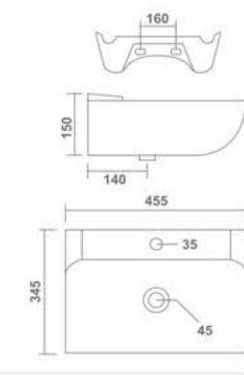

TUFO
Wall Hung Basin
465x340x150mm
18"x14"x6"
10.10 Kg.

BRUNA (Mini)
Wall Hung Basin
450x330x90mm
18"x13"x4"
8.80 Kg.

Thin rim

GEO
Wall Hung Basin
320x300x110mm
13"x12"x5"
6.60 Kg.

Thin rim

MARIO
Wall Hung Basin
305x255x120mm
12"x10"x5"
5.60 Kg.

Thin rim

Thin rim

INOX
Wall Hung Basin
415x215x105mm
17"x9"x4"
5.95 Kg.

Thin rim

ARTIZ
Wall Hung Basin
310x305x105mm
12"x12"x4"
7.45 Kg.

GOLF
Wall Hung Basin
340x290x140mm
13"x11"x7"
10.75 Kg.

REFIN
Wall Hung Basin
460x350x120mm
18"x14"x5"
9.10 Kg.

Thin rim

NIKKI
Wall Hung Basin
470x370x165mm
19"x15"x7"
11.20 Kg.

RITZ
Wall Hung Basin
450x325x130mm
18"x13"x5"
12.40 Kg.

JEX
Wall Hung Basin
485x395x150mm
19"x16"x6"
13.60 Kg.

NERO
Wall Hung Basin
475x335x140mm
19"x13"x6"
8.70 Kg.

SPA
Wall Hung Basin
520x380x120mm
21"x15"x5"
11.00 Kg.

DOVE
Wall Hung Basin
455x345x150mm
18"x14"x6"
12.35 Kg.

Thin rim

AMPLE
Wall Hung Basin
450x300x140mm
18"x12"x5"
10.85 Kg.

CLAY
Wall Hung Basin
325x285x115mm
13"x11"x4"
7.50 Kg.