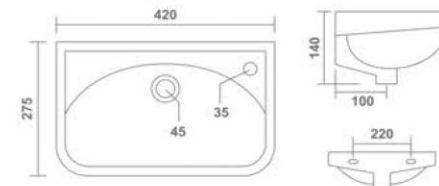

MATRIX
Wall Hung Basin
400x200x125mm
16"x8"x5"
5.60 Kg.

BERRY
Wall Hung Basin
360x260x130mm
14"x10"x5"
6.35 Kg.

VIOLET
Wall Hung Basin
380x340x140mm
15"x13"x6"
10.50 Kg.

Thin rim

LEO
Wall Hung Basin
400x290x115mm
16"x11"x4"
9.00 Kg.

PRIME
Wall Hung Basin
430x295x130mm
17"x12"x5"
8.75 Kg.

Thin rim

SIMP
Wall Hung Basin
420x275x140mm
17"x11"x6"
6.70 Kg.

LORENZ
Wall Hung Basin
410x310x120mm
16"x12"x5"
8.90 Kg.

Thin rim

LEXO
Wall Hung Basin
350x330x110mm
14"x13"x4"
8.55 Kg.

Thin rim

NOVAN
Wall Hung Basin
460x350x120mm
18"x14"x5"
7.70 Kg.

Thin rim

Thin rim

POLO
Wall Hung Basin
300x230x120mm
12"x9"x5"
5.75 Kg.

BRIO
Wall Hung Basin
450x275x125mm
18"x11"x5"
9.35 Kg.

Thin rim

TAPE
Wall Hung Basin
340x340x100mm
14"x14"x4"
6.45 Kg.