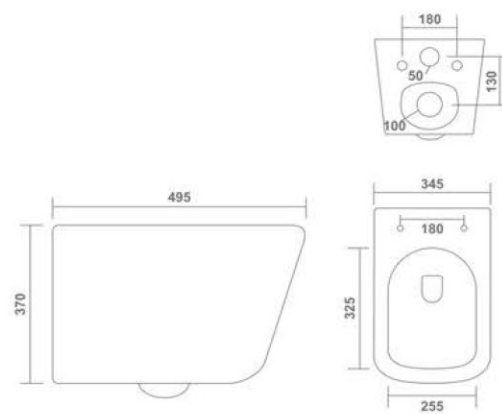

BABY
One Piece Closet
500x280x520mm
20"x11"x21"
S-Trap 6" | P-Trap
23.40 Kg.

CRISTY
One Piece Closet
710x370x660mm
28"x15"x26"
S-Trap 9" | P-Trap
50.00 Kg.

MONTANA
Wall Hung Closet
485x360x345mm
19"x14"x14"
24.90 Kg.

Rimless

GRANT
Wall Hung Closet
540x360x340mm
21"x14"x13"
27.30 Kg.

GLOPS
Wall Hung Closet
515x370x360mm
20"x15"x14"
25.50 Kg.

Tornado
flushing

Rimless

ATLANTIS
Wall Hung Closet
495x345x370mm
20"x14"x15"
27.60 Kg.

Rimless

Rimless

ARIN
Wall Hung Closet
490x350x355mm
20"x14"x14"
23.85 Kg.

VITO
Wall Hung Closet
535x380x370mm
21"x15"x15"
30.50 Kg.

AERON
Wall Hung Closet
505x365x360mm
20"x15"x14"
28.20 Kg.

COCO
Wall Hung Closet
530x370x360mm
21"x15"x14"
27.50 Kg.

Slendor

Stuff with Dimension

ZITA
Wall Hung Closet
510x355x300mm
20"x14"x12"
24.40 Kg.

Rimless

CARDIFF
Wall Hung Closet
475x350x350mm
19"x14"x14"
24.85 Kg.

MESSI
Wall Hung Closet
510x355x340mm
20"x14"x14"
22.95 Kg.