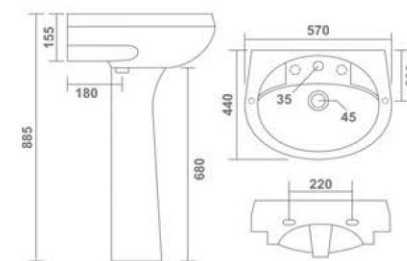

SQUARE
Wash Basin Pedestal
550x440x815mm
22"x17"x32"
27.85 Kg.

PARISH
Wash Basin Pedestal
550x425x800mm
22"x17"x32"
26.20 Kg.

COSMO
Wash Basin Pedestal
585x415x795mm
23"x16"x32"
28.95 Kg.

SILVA
Wash Basin Pedestal
575x425x850mm
23"x17"x34"
26.55 Kg.

SONARA
Wash Basin Pedestal
540x420x905mm
21"x17"x36"
23.85 Kg.

MILLO
Wash Basin Pedestal
570x430x890mm
23"x17"x35"
25.10 Kg.

ORCHID
Wash Basin Pedestal
525x420x870mm
21"x17"x35"
21.95 Kg.

ROYAL
Wash Basin Pedestal
575x450x860mm
23"x18"x34"
28.25 Kg.