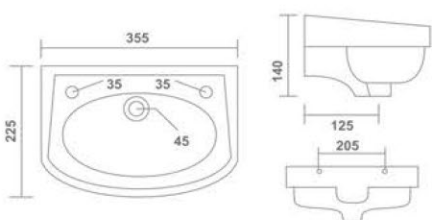

Thin rim

SMITH
Wall Hung Basin
300x350x110mm
21"x14"x4"
5.00 Kg.

Thin rim

Thin rim

SMALL
Wall Hung Basin
270x340x110mm
11"x14"x4"
6.25 Kg.

NICE

Wall Hung Basin
310x300x110mm
12"x12"x5"
4.85 Kg.

DELTA

Wall Hung Basin
400x275x150mm
16"x11"x6"
9.25 Kg.

GOLDEN

Wall Hung Basin
460x370x180mm
18"x15"x7"
8.85 Kg.

KOHINOOR

Wall Hung Basin
455x315x210mm
18"x12"x8"
8.75 Kg.

SUHANI

Wall Hung Basin
355x225x140mm
14"x9"x5"
4.90 Kg.

ROUND

Wall Hung Basin
370x295x180mm
15"x12"x7"
7.15 Kg.

SONATA

Wall Hung Basin
380x410x175mm
15"x16"x7"
11.20 Kg.

KING

Wall Hung Basin
400x360x110mm
16"x14"x4"
8.55 Kg.

LIBRA
Wall Hung Basin
460x340x120mm
19"x13"x5"
11.90 Kg.