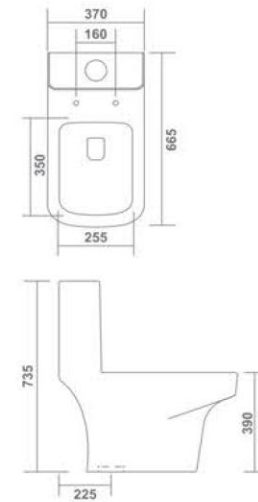

74 / Wash Basin Pedestal

100 / Cistern & Accessories

78 / Wash Basin Half-Pedestal

104 / Designer Collection

AQUA
 One Piece Closet
 685x375x760mm
 27"x15"x30"
 Syphonic - 9"
 58.00 Kg.

MONALISA
 One Piece Closet
 685x365x735mm
 27"x14"x29"
 Syphonic - 9"
 58.00 Kg.

LUNAR
 One Piece Closet
 670x370x745mm
 27"x15"x30"
 Syphonic - 12"
 55.00 Kg.

Element of Perfection

SELTOS
One Piece Closet
665x370x735mm
26"x15"x29"
S Trap - 9"
55.00 Kg.

6D Flush

RAINBOW
One Piece Closet
660x350x750mm
26"x14"x30"
S Trap - 9"
55.00 Kg.