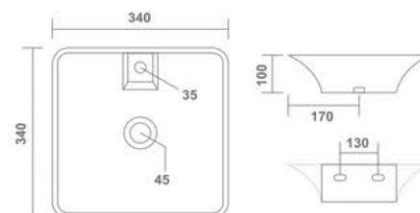

SMITH
Wall Hung Basin
300x350x110mm
21"x14"x4"
5.00 Kg.

Thin rim