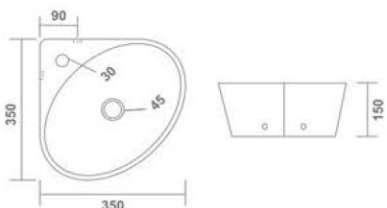

Thin rim

FIEO
Wall Hung Basin
430x320x150mm
17"x13"x6"
8.35 Kg.

SOCCER
Wall Hung Basin
350x425x260mm
14"x17"x10"
14.70 Kg.

JENNY
Wall Hung Basin
440x380x130mm
17"x15"x5"
12.10 Kg.

CORAL

Wall Hung Basin
490x340x110mm
19"x14"x4"
9.40 Kg.

VISTA

Wall Hung Basin
250x300x115mm
10"x12"x4"
5.80 Kg.

AMAY

Wall Hung Basin
350x335x150mm
14"x14"x6"
7.20 Kg.

NANO

Wall Hung Basin
350x350x130mm
14"x14"x5"
7.00 Kg.

ANTRIX

Wall Hung Basin
320x320x130mm
13"x13"x5"
5.65 Kg.

MEGA

Wall Hung Basin
350x350x150mm
14"x14"x6"
8.55 Kg.

CORNER 14"

Wall Hung Basin
355x355x190mm
14"x14"x7"
6.15 Kg.

CORNER 16"

Wall Hung Basin
430x430x210mm
17"x17"x8"
7.90 Kg.

ACU PAN

Pan
410x600x390mm
16"x24"x16"
16.40 Kg.