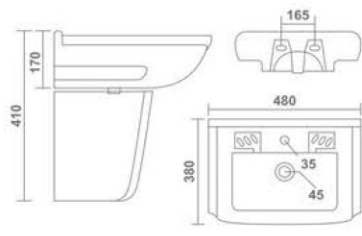

SQUARE
Wash Basin Pedestal
550x440x815mm
22"x17"x32"
27.85 Kg.

PARISH
Wash Basin Pedestal
550x425x800mm
22"x17"x32"
26.20 Kg.

COSMO
Wash Basin Pedestal
585x415x795mm
23"x16"x32"
28.95 Kg.

SILVA
Wash Basin Pedestal
575x425x850mm
23"x17"x34"
26.55 Kg.

SONARA
Wash Basin Pedestal
540x420x905mm
21"x17"x36"
23.85 Kg.

MILLO
Wash Basin Pedestal
570x430x890mm
23"x17"x35"
25.10 Kg.

ORCHID
Wash Basin Pedestal
525x420x870mm
21"x17"x35"
21.95 Kg.

ROYAL
Wash Basin Pedestal
575x450x860mm
23"x18"x34"
28.25 Kg.

M.CERA
Wash Basin Pedestal
570x440x885mm
23"x17"x35"
23.85 Kg.

DOLPHIN
Wash Basin Pedestal
440x530x810mm
17"x21"x32"
21.40 Kg.

TUFO HALF
Wash Basin Half Pedestal
465x340x470mm
18"x14"x19"
16.15 Kg.

NIKKI HALF
Wash Basin Half Pedestal
480x380x410mm
19"x15"x16"
17.45 Kg.

PARISH HALF
Wash Basin Half Pedestal
550x425x510mm
22"x17"x20"
26.75 Kg.

CANON HALF
Wash Basin Half Pedestal
560x435x450mm
22"x17"x18"
25.50 Kg.

SIMI HALF
Wash Basin Half Pedestal
550x400x550mm
22"x16"x22"
23.70 Kg.