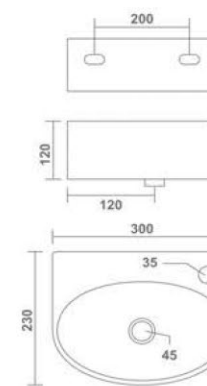

SPA
Wall Hung Basin
520x380x120mm
21"x15"x5"
11.00 Kg.

DOVE
Wall Hung Basin
455x345x150mm
18"x14"x6"
12.35 Kg.

Thin rim

AMPLE
Wall Hung Basin
450x300x140mm
18"x12"x5"
10.85 Kg.

CLAY
Wall Hung Basin
325x285x115mm
13"x11"x4"
7.50 Kg.

MATRIX
Wall Hung Basin
400x200x125mm
16"x8"x5"
5.60 Kg.

BERRY
Wall Hung Basin
360x260x130mm
14"x10"x5"
6.35 Kg.

VIOLET
Wall Hung Basin
380x340x140mm
15"x13"x6"
10.50 Kg.

Thin rim

LEO
Wall Hung Basin
400x290x115mm
16"x11"x4"
9.00 Kg.

PRIME
Wall Hung Basin
430x295x130mm
17"x12"x5"
8.75 Kg.

Thin rim

SIMP
Wall Hung Basin
420x275x140mm
17"x11"x6"
6.70 Kg.

LORENZ
Wall Hung Basin
410x310x120mm
16"x12"x5"
8.90 Kg.

Thin rim

LEXO
Wall Hung Basin
350x330x110mm
14"x13"x4"
8.55 Kg.

Thin rim

NOVAN
Wall Hung Basin
460x350x120mm
18"x14"x5"
7.70 Kg.

Thin rim

Thin rim

POLO
Wall Hung Basin
300x230x120mm
12"x9"x5"
5.75 Kg.

BRIO
Wall Hung Basin
450x275x125mm
18"x11"x5"
9.35 Kg.

Thin rim

TAPE
Wall Hung Basin
340x340x100mm
14"x14"x4"
6.45 Kg.