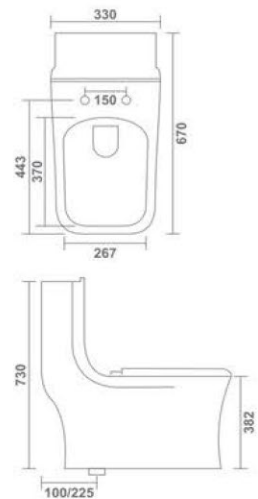

LUNAR
 One Piece Closet
 670x370x745mm
 27"x15"x30"
 Syphonic - 12"
 55.00 Kg.

Element of Perfection

SELTOS
One Piece Closet
665x370x735mm
26"x15"x29"
S Trap - 9"
55.00 Kg.

6D Flush

RAINBOW
One Piece Closet
660x350x750mm
26"x14"x30"
S Trap - 9"
55.00 Kg.

4D Flush

METRO
One Piece Closet
670x330x730mm
27"x13"x29"
S Trap - 4"/9" | P Trap
55.00 Kg.

STORM
One Piece Closet
680x370x730mm
27"x15"x29"
S Trap - 9"
56.70 Kg.

FOGO

One Piece Closet
690x355x730mm
27"x14"x29"
S Trap - 9" | P Trap
55.00 Kg.

CHERRY

One Piece Closet
655x355x730mm
26"x14"x29"
S-Trap 9"
54.00 Kg.

DENIUM

One Piece Closet
650x355x730mm
26"x14"x29"
S-Trap 9" | P-Trap
55.00 Kg.

CHARLY

One Piece Closet
650x345x695mm
26"x14"x28"
S Trap - 9" | P Trap
52.00 Kg.