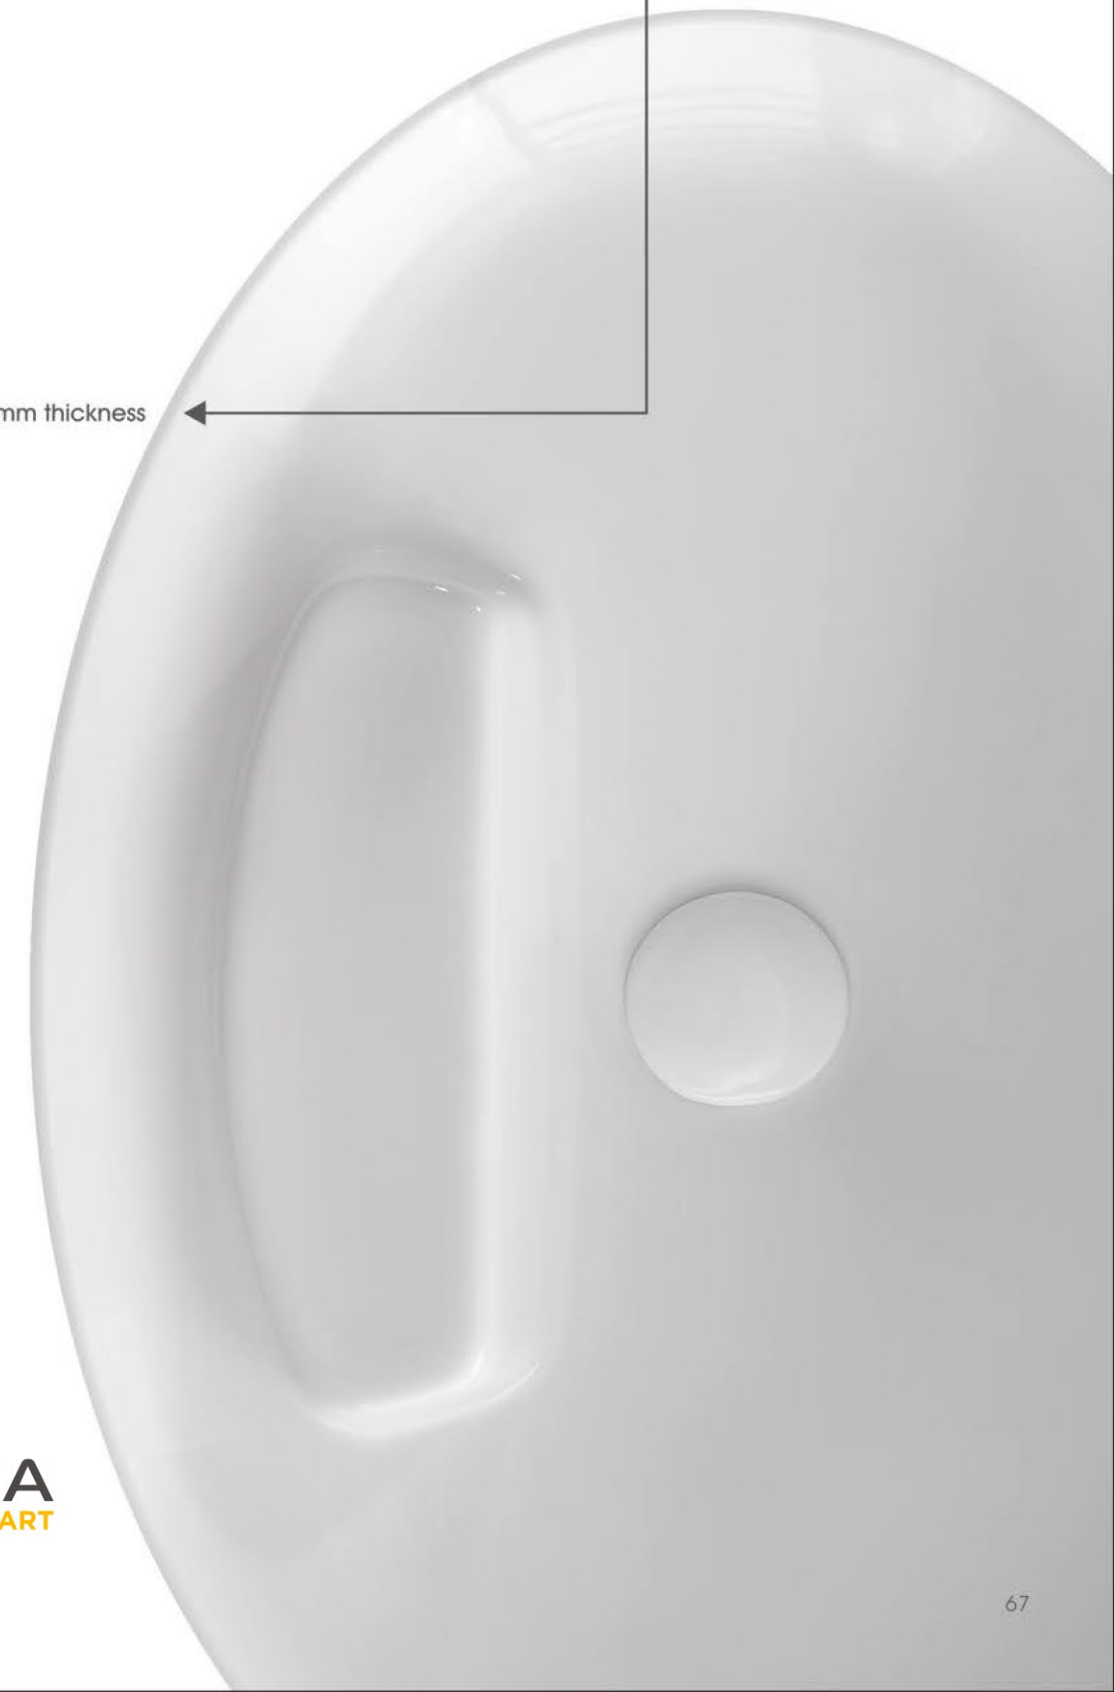

Thin Rim

Basin bowl with only 5mm thickness

Elegant THIN EDGE basin with fine edges that is only 5 mm in thickness.
The attractive clay art is made by the innovative material used by Sonara.

Extremely
Light Weight

Perfectly
Glazed

5mm thickness