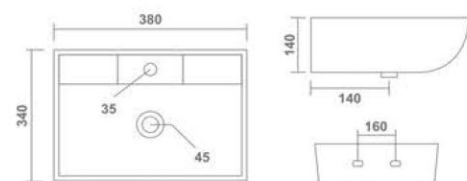

MATRIX
Wall Hung Basin
400x200x125mm
16"x8"x5"
5.60 Kg.

BERRY
Wall Hung Basin
360x260x130mm
14"x10"x5"
6.35 Kg.

VIOLET
Wall Hung Basin
380x340x140mm
15"x13"x6"
10.50 Kg.

Thin rim

LEO
Wall Hung Basin
400x290x115mm
16"x11"x4"
9.00 Kg.