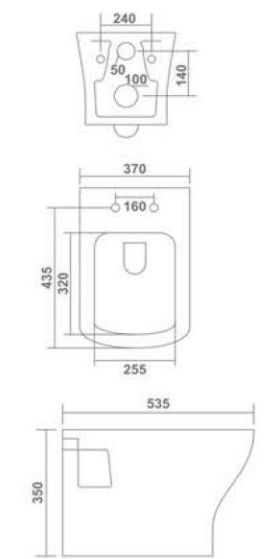

Rimless

Rimless

ARIN
Wall Hung Closet
490x350x355mm
20"x14"x14"
23.85 Kg.

VITO
Wall Hung Closet
535x380x370mm
21"x15"x15"
30.50 Kg.

AERON
Wall Hung Closet
505x365x360mm
20"x15"x14"
28.20 Kg.

COCO
Wall Hung Closet
530x370x360mm
21"x15"x14"
27.50 Kg.

Slendor

Stuff with Dimension

ZITA
Wall Hung Closet
510x355x300mm
20"x14"x12"
24.40 Kg.

Rimless

CARDIFF
Wall Hung Closet
475x350x350mm
19"x14"x14"
24.85 Kg.

MESSI
Wall Hung Closet
510x355x340mm
20"x14"x14"
22.95 Kg.

Rimless

AURA
Wall Hung Closet
535x355x380mm
21"x14"x15"
26.35 Kg.

ELEGANT
Wall Hung Closet
490x345x340mm
20"x14"x14"
29.35 Kg.

NEON 19"
Wall Hung Closet
490x355x360mm
19"x14"x15"
29.35 Kg.

Classic
Style Simplified

Inbuilt jet

NEON 21"
Wall Hung Closet
535x370x350mm
21"x15"x14"
30.50 Kg.

ZETA
Wall Hung Closet
525x340x350mm
21"x14"x14"
23.70 Kg.

Inbuilt jet

ROLLO (H)
Wall Hung Closet
565x380x340mm
22"x15"x13"
15.00 Kg.