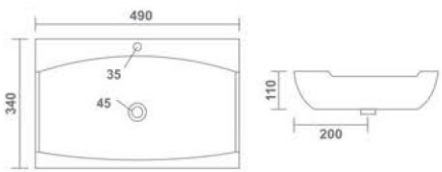

Thin rim

FIEO
Wall Hung Basin
430x320x150mm
17"x13"x6"
8.35 Kg.

SOCCER
Wall Hung Basin
350x425x260mm
14"x17"x10"
14.70 Kg.

JENNY
Wall Hung Basin
440x380x130mm
17"x15"x5"
12.10 Kg.

CORAL

Wall Hung Basin
490x340x110mm
19"x14"x4"
9.40 Kg.

VISTA

Wall Hung Basin
250x300x115mm
10"x12"x4"
5.80 Kg.

AMAY

Wall Hung Basin
350x335x150mm
14"x14"x6"
7.20 Kg.

NANO

Wall Hung Basin
350x350x130mm
14"x14"x5"
7.00 Kg.

ANTRIX

Wall Hung Basin
320x320x130mm
13"x13"x5"
5.65 Kg.