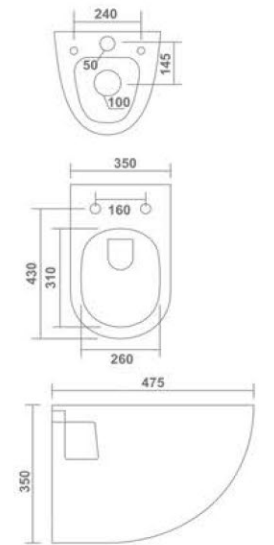

Rimless

Rimless

ARIN
Wall Hung Closet
490x350x355mm
20"x14"x14"
23.85 Kg.

VITO
Wall Hung Closet
535x380x370mm
21"x15"x15"
30.50 Kg.

AERON
Wall Hung Closet
505x365x360mm
20"x15"x14"
28.20 Kg.

COCO
Wall Hung Closet
530x370x360mm
21"x15"x14"
27.50 Kg.

Slendor

Stuff with Dimension

ZITA
Wall Hung Closet
510x355x300mm
20"x14"x12"
24.40 Kg.

Rimless

CARDIFF
Wall Hung Closet
475x350x350mm
19"x14"x14"
24.85 Kg.

MESSI
Wall Hung Closet
510x355x340mm
20"x14"x14"
22.95 Kg.

Rimless

AURA
Wall Hung Closet
535x355x380mm
21"x14"x15"
26.35 Kg.

ELEGANT
Wall Hung Closet
490x345x340mm
20"x14"x14"
29.35 Kg.

NEON 19"
Wall Hung Closet
490x355x360mm
19"x14"x15"
29.35 Kg.

Classic
Style Simplified

Inbuilt jet

NEON 21"
Wall Hung Closet
535x370x350mm
21"x15"x14"
30.50 Kg.

ZETA
Wall Hung Closet
525x340x350mm
21"x14"x14"
23.70 Kg.

Inbuilt jet

ROLLO (H)
Wall Hung Closet
565x380x340mm
22"x15"x13"
15.00 Kg.