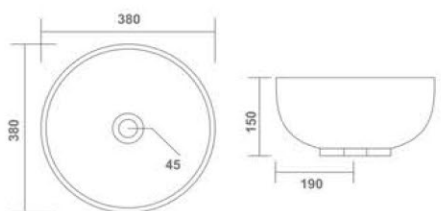

ORANGE
Table Top Basin
400x400x150mm
16"x16"x6"
10.70 Kg.

VERONA
Table Top Basin
400x400x150mm
16"x16"x6"
8.90 Kg.

SIGMA
Table Top Basin
400x330x100mm
16"x13"x4"
9.15 Kg.

VEXMON
Table Top Basin
450x400x120mm
18"x16"x5"
12.85 Kg.

Thin rim

FANTA
Table Top Basin
310x250x130mm
13"x10"x5"
6.10 Kg.

Thin rim

ISLAND
Table Top Basin
320x320x110mm
13"x13"x4"
5.00 Kg.

Thin rim

DOLLY
Table Top Basin
280x280x120mm
11"x11"x5"
4.10 Kg.

Thin rim

ALTO
Table Top Basin
380x380x150mm
15"x15"x6"
8.70 Kg.

MOON
Table Top Basin
380x380x130mm
15"x15"x5"
5.90 Kg.

Thin rim

SHINE
Table Top Basin
470x300x120mm
19"x12"x5"
8.00 Kg.

OMEN
Table Top Basin
470x300x110mm
19"x12"x4"
7.60 Kg.

WIPRO
Table Top Basin
410x410x140mm
16"x16"x5"
9.85 Kg.