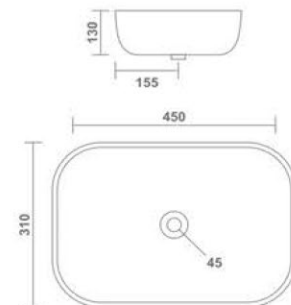

SELVI
Table Top Basin
450x310x130mm
18"x12"x5"
9.80 Kg.