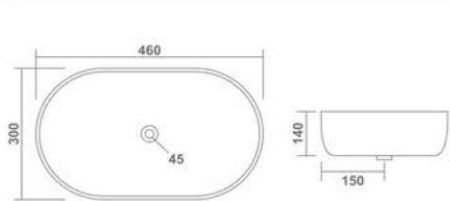

ANGLO INDIAN S & P

Water Closet
580x450x320mm
20"x18"x13"
19.35 Kg.

EWC CONCEALED

Water Closet
560x360x395mm
22"x14"x16"
18.75 Kg.

LINIA EWS S & P

Water Closet
475x345x400mm
19"x14"x16"
18.30 Kg.

EWC S & P

Water Closet
515x350x395mm
20"x14"x16"
14.65 Kg.

CELLO (Mini)
Table Top Basin
350x270x100mm
14"x11"x4"
4.75 Kg.

Thin rim

SCOT
Table Top Basin
300x300x100mm
12"x12"x4"
3.25 Kg.

SOPIE
Table Top Basin
460x340x110mm
18"x13"x4"
14.30 Kg.

Thin rim

MADRID
Table Top Basin
360x360x130mm
14"x14"x5"
7.00 Kg.

Thin rim

ASTON
Table Top Basin
460x300x140mm
18"x12"x5"
9.45 Kg.

Thin rim

RONITH
Table Top Basin
270x270x120mm
11"x11"x5"
6.90 Kg.

Thin rim

TONIRY
Table Top Basin
715x365x125mm
28"x14"x5"
12.85 Kg.

Thin rim

HELIX (Mini)
Table Top Basin
570x290x100mm
23"x11"x4"
9.00 Kg.

Shaping New
Creativity

ROSA
Table Top Basin
580x410x160mm
23"x16"x6"
17.75 Kg.

Thin rim

BRUNA
Table Top Basin
610x400x130mm
24"x16"x5"
16.30 Kg.