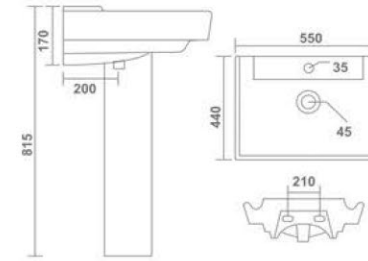

IMPERIAL
One Piece Basin
405x405x790mm
16"x16"x31"
22.30 Kg.

IRIS
One Piece Basin
405x405x840mm
16"x16"x33"
26.20 Kg.

TOGO
One Piece Basin
380x380x870mm
15"x15"x35"
21.20 Kg.

Designed for
Glory

CATANIA
One Piece Basin
390x260x300mm
15"x10"x12"
16.50 Kg.

CUBIX
One Piece Basin
450x430x335mm
18"x17"x13"
27.60 Kg.

KUBICA
One Piece Basin
350x350x270mm
14"x14"x11"
12.10 Kg.

BERLIN
One Piece Basin
410x400x270mm
16"x16"x11"
12.60 Kg.

COLADO
Wash Basin Pedestal
510x410x820mm
20"x16"x33"
27.35 Kg.

SQUARE
Wash Basin Pedestal
550x440x815mm
22"x17"x32"
27.85 Kg.

PARISH
Wash Basin Pedestal
550x425x800mm
22"x17"x32"
26.20 Kg.

COSMO
Wash Basin Pedestal
585x415x795mm
23"x16"x32"
28.95 Kg.

SILVA
Wash Basin Pedestal
575x425x850mm
23"x17"x34"
26.55 Kg.