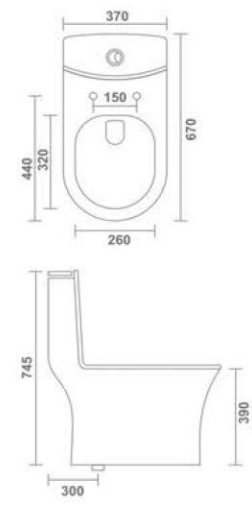

74 / Wash Basin Pedestal

100 / Cistern & Accessories

78 / Wash Basin Half-Pedestal

104 / Designer Collection

AQUA
 One Piece Closet
 685x375x760mm
 27"x15"x30"
 Syphonic - 9"
 58.00 Kg.

MONALISA
 One Piece Closet
 685x365x735mm
 27"x14"x29"
 Syphonic - 9"
 58.00 Kg.

LUNAR
 One Piece Closet
 670x370x745mm
 27"x15"x30"
 Syphonic - 12"
 55.00 Kg.

Element of Perfection

SELTOS
One Piece Closet
665x370x735mm
26"x15"x29"
S Trap - 9"
55.00 Kg.

6D Flush

RAINBOW
One Piece Closet
660x350x750mm
26"x14"x30"
S Trap - 9"
55.00 Kg.