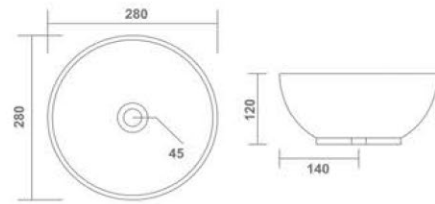

ORANGE
Table Top Basin
400x400x150mm
16"x16"x6"
10.70 Kg.

VERONA
Table Top Basin
400x400x150mm
16"x16"x6"
8.90 Kg.

SIGMA
Table Top Basin
400x330x100mm
16"x13"x4"
9.15 Kg.

VEXMON
Table Top Basin
450x400x120mm
18"x16"x5"
12.85 Kg.

Thin rim

FANTA
Table Top Basin
310x250x130mm
13"x10"x5"
6.10 Kg.

Thin rim

ISLAND
Table Top Basin
320x320x110mm
13"x13"x4"
5.00 Kg.

Thin rim

DOLLY
Table Top Basin
280x280x120mm
11"x11"x5"
4.10 Kg.

Thin rim

ALTO
Table Top Basin
380x380x150mm
15"x15"x6"
8.70 Kg.

MOON
Table Top Basin
380x380x130mm
15"x15"x5"
5.90 Kg.

Thin rim

SHINE
Table Top Basin
470x300x120mm
19"x12"x5"
8.00 Kg.

OMEN
Table Top Basin
470x300x110mm
19"x12"x4"
7.60 Kg.

WIPRO
Table Top Basin
410x410x140mm
16"x16"x5"
9.85 Kg.