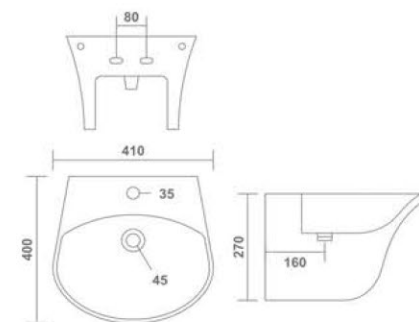

WONDER
Under Counter Basin
550x380x200mm 460x320x185mm
22"x15"x8" 18"x13"x7"
11.40 Kg. 8.80 Kg.

YORK
Under Counter Basin
410x320x100mm
16"x13"x4"
6.50 Kg.

Elongated
Sets of
Elegance

GENIUS
One Piece Basin
280x320x880mm
13"x11"x35"
21.00 Kg.

IMPERIAL
One Piece Basin
405x405x790mm
16"x16"x31"
22.30 Kg.

IRIS
One Piece Basin
405x405x840mm
16"x16"x33"
26.20 Kg.

TOGO
One Piece Basin
380x380x870mm
15"x15"x35"
21.20 Kg.

Designed for
Glory

CATANIA
One Piece Basin
390x260x300mm
15"x10"x12"
16.50 Kg.

CUBIX
One Piece Basin
450x430x335mm
18"x17"x13"
27.60 Kg.

KUBICA
One Piece Basin
350x350x270mm
14"x14"x11"
12.10 Kg.

BERLIN
One Piece Basin
410x400x270mm
16"x16"x11"
12.60 Kg.

COLADO
Wash Basin Pedestal
510x410x820mm
20"x16"x33"
27.35 Kg.