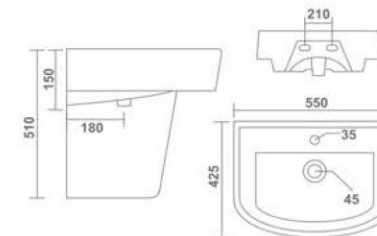

SQUARE
Wash Basin Pedestal
550x440x815mm
22"x17"x32"
27.85 Kg.

PARISH
Wash Basin Pedestal
550x425x800mm
22"x17"x32"
26.20 Kg.

COSMO
Wash Basin Pedestal
585x415x795mm
23"x16"x32"
28.95 Kg.

SILVA
Wash Basin Pedestal
575x425x850mm
23"x17"x34"
26.55 Kg.

SONARA
Wash Basin Pedestal
540x420x905mm
21"x17"x36"
23.85 Kg.

MILLO
Wash Basin Pedestal
570x430x890mm
23"x17"x35"
25.10 Kg.

ORCHID
Wash Basin Pedestal
525x420x870mm
21"x17"x35"
21.95 Kg.

ROYAL
Wash Basin Pedestal
575x450x860mm
23"x18"x34"
28.25 Kg.

M.CERA
Wash Basin Pedestal
570x440x885mm
23"x17"x35"
23.85 Kg.

DOLPHIN
Wash Basin Pedestal
440x530x810mm
17"x21"x32"
21.40 Kg.

TUFO HALF
Wash Basin Half Pedestal
465x340x470mm
18"x14"x19"
16.15 Kg.

NIKKI HALF
Wash Basin Half Pedestal
480x380x410mm
19"x15"x16"
17.45 Kg.

PARISH HALF
Wash Basin Half Pedestal
550x425x510mm
22"x17"x20"
26.75 Kg.

CANON HALF
Wash Basin Half Pedestal
560x435x450mm
22"x17"x18"
25.50 Kg.

SIMI HALF
Wash Basin Half Pedestal
550x400x550mm
22"x16"x22"
23.70 Kg.