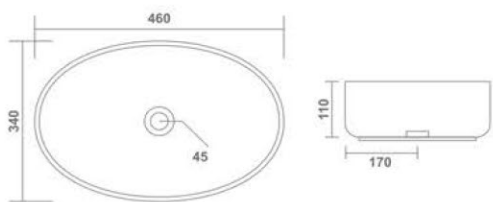

ASTON
Table Top Basin
460x300x140mm
18"x12"x5"
9.45 Kg.

Thin rim