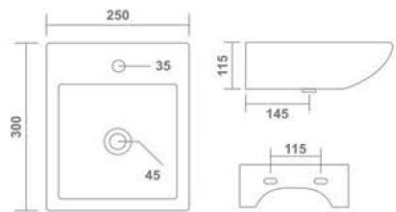

Thin rim

FIEO
Wall Hung Basin
430x320x150mm
17"x13"x6"
8.35 Kg.

SOCCER
Wall Hung Basin
350x425x260mm
14"x17"x10"
14.70 Kg.

JENNY
Wall Hung Basin
440x380x130mm
17"x15"x5"
12.10 Kg.

CORAL

Wall Hung Basin
490x340x110mm
19"x14"x4"
9.40 Kg.

VISTA

Wall Hung Basin
250x300x115mm
10"x12"x4"
5.80 Kg.

AMAY

Wall Hung Basin
350x335x150mm
14"x14"x6"
7.20 Kg.

NANO

Wall Hung Basin
350x350x130mm
14"x14"x5"
7.00 Kg.

ANTRIX

Wall Hung Basin
320x320x130mm
13"x13"x5"
5.65 Kg.