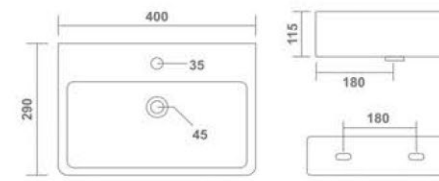

SIMP
Wall Hung Basin
420x275x140mm
17"x11"x6"
6.70 Kg.