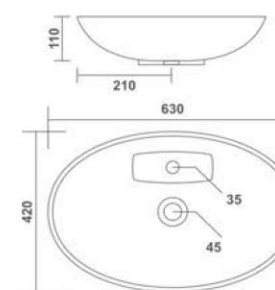

Thin rim

BENZ
Table Top Basin
575x400x120mm
23"x16"x5"
11.05 Kg.