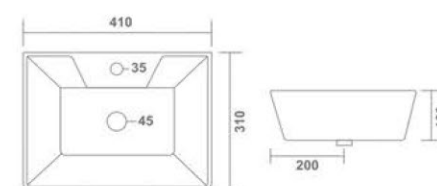

MATRIX
Wall Hung Basin
400x200x125mm
16"x8"x5"
5.60 Kg.

BERRY
Wall Hung Basin
360x260x130mm
14"x10"x5"
6.35 Kg.

VIOLET
Wall Hung Basin
380x340x140mm
15"x13"x6"
10.50 Kg.

Thin rim

LEO
Wall Hung Basin
400x290x115mm
16"x11"x4"
9.00 Kg.

PRIME
Wall Hung Basin
430x295x130mm
17"x12"x5"
8.75 Kg.

Thin rim

SIMP
Wall Hung Basin
420x275x140mm
17"x11"x6"
6.70 Kg.

LORENZ
Wall Hung Basin
410x310x120mm
16"x12"x5"
8.90 Kg.

Thin rim

LEXO
Wall Hung Basin
350x330x110mm
14"x13"x4"
8.55 Kg.

Thin rim

NOVAN
Wall Hung Basin
460x350x120mm
18"x14"x5"
7.70 Kg.

Thin rim

Thin rim

POLO
Wall Hung Basin
300x230x120mm
12"x9"x5"
5.75 Kg.

BRIO
Wall Hung Basin
450x275x125mm
18"x11"x5"
9.35 Kg.

Thin rim

TAPE
Wall Hung Basin
340x340x100mm
14"x14"x4"
6.45 Kg.