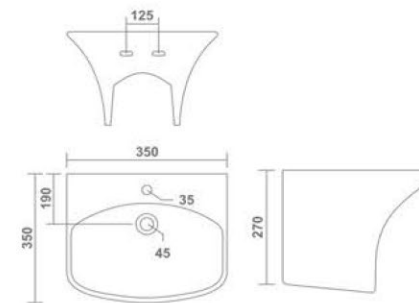

WONDER
Under Counter Basin
550x380x200mm 460x320x185mm
22"x15"x8" 18"x13"x7"
11.40 Kg. 8.80 Kg.

YORK
Under Counter Basin
410x320x100mm
16"x13"x4"
6.50 Kg.

Elongated
Sets of
Elegance

GENIUS
One Piece Basin
280x320x880mm
13"x11"x35"
21.00 Kg.

IMPERIAL
One Piece Basin
405x405x790mm
16"x16"x31"
22.30 Kg.

IRIS
One Piece Basin
405x405x840mm
16"x16"x33"
26.20 Kg.

TOGO
One Piece Basin
380x380x870mm
15"x15"x35"
21.20 Kg.

Designed for
Glory

CATANIA
One Piece Basin
390x260x300mm
15"x10"x12"
16.50 Kg.

CUBIX
One Piece Basin
450x430x335mm
18"x17"x13"
27.60 Kg.

KUBICA
One Piece Basin
350x350x270mm
14"x14"x11"
12.10 Kg.

BERLIN
One Piece Basin
410x400x270mm
16"x16"x11"
12.60 Kg.

COLADO
Wash Basin Pedestal
510x410x820mm
20"x16"x33"
27.35 Kg.