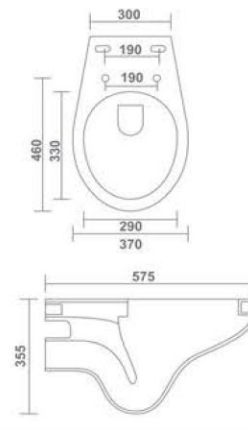

Slendor

Stuff with Dimension

ZITA
Wall Hung Closet
510x355x300mm
20"x14"x12"
24.40 Kg.

Rimless

CARDIFF
Wall Hung Closet
475x350x350mm
19"x14"x14"
24.85 Kg.

MESSI
Wall Hung Closet
510x355x340mm
20"x14"x14"
22.95 Kg.

ELEMENT 19"
Wall Hung Closet
490x370x350mm
21"x15"x14"
30.50 Kg.

Rimless

JADE
Wall Hung Closet
510x360x350mm
20"x14"x14"
19.50 Kg.

ULTRA
Wall Hung Closet
525x350x400mm
21"x14"x16"
17.15 Kg.

CUPID
Wall Hung Closet
550x360x360mm
22"x14"x14"
18.45 Kg.

TITAN
Wall Hung Closet
490x340x340mm
20"x14"x14"
21.50 Kg.

AUDI
Wall Hung Closet
450x350x325mm
18"x14"x13"
22.80 Kg.

STEPHY MINI
Wall Hung Closet
465x350x340mm
18"x14"x14"
16.10 Kg.

® Registered Product

SOGO
Wall Hung Closet
575x370x355mm
23"x15"x14"
16.25 Kg.

ANGLIO WALL VIT
Wall Hung Closet
600x455x390mm
24"x18"x15"
17.35 Kg.

RIMLESS-DESIGN

TOILET BOWL WITHOUT AN EDGE

The rimless design is standard for all special toilets. It means that the toilet bowls do not have any difficult-to-reach places in which dirt and bacteria can accumulate. This makes it possible to clean the toilet far more quickly, easily and thoroughly. Sonara has produced rimless toilet bowls.