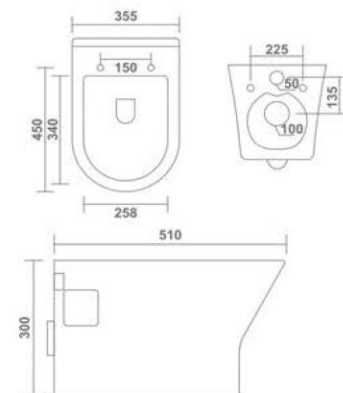

Rimless

Rimless

ARIN
Wall Hung Closet
490x350x355mm
20"x14"x14"
23.85 Kg.

VITO
Wall Hung Closet
535x380x370mm
21"x15"x15"
30.50 Kg.

AERON
Wall Hung Closet
505x365x360mm
20"x15"x14"
28.20 Kg.

COCO
Wall Hung Closet
530x370x360mm
21"x15"x14"
27.50 Kg.

Slendor

Stuff with Dimension

ZITA
Wall Hung Closet
510x355x300mm
20"x14"x12"
24.40 Kg.

Rimless

CARDIFF
Wall Hung Closet
475x350x350mm
19"x14"x14"
24.85 Kg.

MESSI
Wall Hung Closet
510x355x340mm
20"x14"x14"
22.95 Kg.

Rimless

AURA
Wall Hung Closet
535x355x380mm
21"x14"x15"
26.35 Kg.

ELEGANT
Wall Hung Closet
490x345x340mm
20"x14"x14"
29.35 Kg.

NEON 19"
Wall Hung Closet
490x355x360mm
19"x14"x15"
29.35 Kg.

Classic
Style Simplified

Inbuilt jet

NEON 21"
Wall Hung Closet
535x370x350mm
21"x15"x14"
30.50 Kg.

ZETA
Wall Hung Closet
525x340x350mm
21"x14"x14"
23.70 Kg.

Inbuilt jet

ROLLO (H)
Wall Hung Closet
565x380x340mm
22"x15"x13"
15.00 Kg.