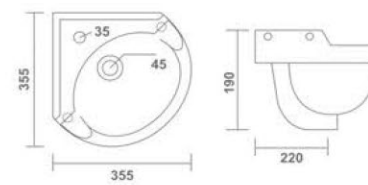

VISTA

Wall Hung Basin
250x300x115mm
10"x12"x4"
5.80 Kg.

AMAY

Wall Hung Basin
350x335x150mm
14"x14"x6"
7.20 Kg.

NANO

Wall Hung Basin
350x350x130mm
14"x14"x5"
7.00 Kg.

ANTRIX

Wall Hung Basin
320x320x130mm
13"x13"x5"
5.65 Kg.

MEGA

Wall Hung Basin
350x350x150mm
14"x14"x6"
8.55 Kg.

CORNER 14"

Wall Hung Basin
355x355x190mm
14"x14"x7"
6.15 Kg.

CORNER 16"

Wall Hung Basin
430x430x210mm
17"x17"x8"
7.90 Kg.

ACU PAN

Pan
410x600x390mm
16"x24"x16"
16.40 Kg.