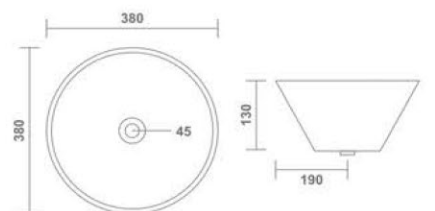

ORANGE
Table Top Basin
400x400x150mm
16"x16"x6"
10.70 Kg.

VERONA
Table Top Basin
400x400x150mm
16"x16"x6"
8.90 Kg.

SIGMA
Table Top Basin
400x330x100mm
16"x13"x4"
9.15 Kg.

VEXMON
Table Top Basin
450x400x120mm
18"x16"x5"
12.85 Kg.

Thin rim

FANTA
Table Top Basin
310x250x130mm
13"x10"x5"
6.10 Kg.

Thin rim

ISLAND
Table Top Basin
320x320x110mm
13"x13"x4"
5.00 Kg.

Thin rim

DOLLY
Table Top Basin
280x280x120mm
11"x11"x5"
4.10 Kg.

Thin rim

ALTO
Table Top Basin
380x380x150mm
15"x15"x6"
8.70 Kg.

MOON
Table Top Basin
380x380x130mm
15"x15"x5"
5.90 Kg.

Thin rim

SHINE
Table Top Basin
470x300x120mm
19"x12"x5"
8.00 Kg.

OMEN
Table Top Basin
470x300x110mm
19"x12"x4"
7.60 Kg.

WIPRO
Table Top Basin
410x410x140mm
16"x16"x5"
9.85 Kg.