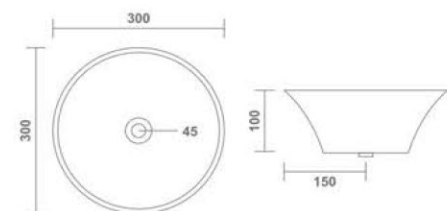

Thin rim

BERLIN (Mini)
Table Top Basin
390x300x105mm
15"x12"x4"
8.70 Kg.

Thin rim

HEART
Table Top Basin
380x350x80mm
15"x14"x3"
5.90 Kg.

Thin rim

FIGGY
Table Top Basin
445x260x130mm
18"x10"x5"
5.40 Kg.

Thin rim

CELLO (Mini)
Table Top Basin
350x270x100mm
14"x11"x4"
4.75 Kg.

Thin rim

SCOT
Table Top Basin
300x300x100mm
12"x12"x4"
3.25 Kg.

SOPIE
Table Top Basin
460x340x110mm
18"x13"x4"
14.30 Kg.

Thin rim

MADRID
Table Top Basin
360x360x130mm
14"x14"x5"
7.00 Kg.