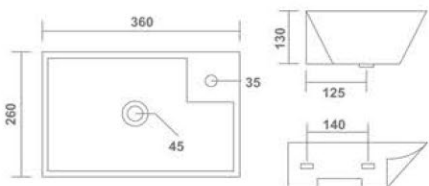

MATRIX
Wall Hung Basin
400x200x125mm
16"x8"x5"
5.60 Kg.

BERRY
Wall Hung Basin
360x260x130mm
14"x10"x5"
6.35 Kg.

VIOLET
Wall Hung Basin
380x340x140mm
15"x13"x6"
10.50 Kg.

Thin rim

LEO
Wall Hung Basin
400x290x115mm
16"x11"x4"
9.00 Kg.

PRIME
Wall Hung Basin
430x295x130mm
17"x12"x5"
8.75 Kg.

Thin rim

SIMP
Wall Hung Basin
420x275x140mm
17"x11"x6"
6.70 Kg.

LORENZ
Wall Hung Basin
410x310x120mm
16"x12"x5"
8.90 Kg.

Thin rim

LEXO
Wall Hung Basin
350x330x110mm
14"x13"x4"
8.55 Kg.