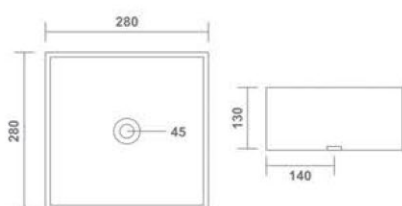

Thin rim

Thin rim

Thin Rim

Basin bowl with only 5mm thickness

Elegant THIN EDGE basin with fine edges that is only 5 mm in thickness.
The attractive clay art is made by the innovative material used by Sonara.

Extremely
Light Weight

Perfectly
Glazed

5mm thickness