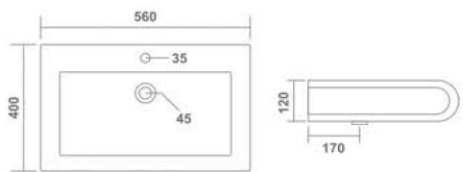

BELLA
Table Top Basin
280x280x130mm
11"x11"x5"
7.15 Kg.

Thin rim