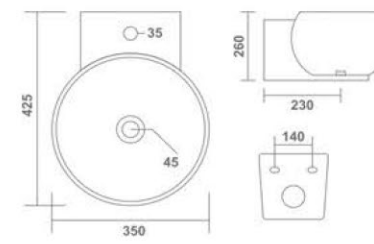

ROUND

Wall Hung Basin
370x295x180mm
15"x12"x7"
7.15 Kg.

SONATA

Wall Hung Basin
380x410x175mm
15"x16"x7"
11.20 Kg.

KING

Wall Hung Basin
400x360x110mm
16"x14"x4"
8.55 Kg.

LIBRA
Wall Hung Basin
460x340x120mm
19"x13"x5"
11.90 Kg.

LUCA
Wall Hung Basin
560x400x120mm
22"x16"x5"
16.45 Kg.

ARAV
Wall Hung Basin
335x365x150mm
13"x14"x6"
8.40 Kg.

REAL
Wall Hung Basin
305x245x175mm
12"x10"x7"
4.45 Kg.

MEERA
Wall Hung Basin
475x250x175mm
19"x10"x7"
6.55 Kg.

Thin rim

FIEO
Wall Hung Basin
430x320x150mm
17"x13"x6"
8.35 Kg.

SOCCER
Wall Hung Basin
350x425x260mm
14"x17"x10"
14.70 Kg.

JENNY
Wall Hung Basin
440x380x130mm
17"x15"x5"
12.10 Kg.

CORAL

Wall Hung Basin
490x340x110mm
19"x14"x4"
9.40 Kg.