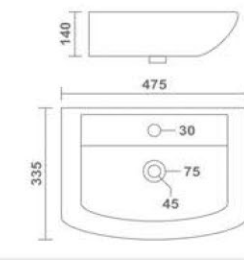

PARISH HALF
Wash Basin Half Pedestal
550x425x510mm
22"x17"x20"
26.75 Kg.

CANON HALF
Wash Basin Half Pedestal
560x435x450mm
22"x17"x18"
25.50 Kg.

SIMI HALF
Wash Basin Half Pedestal
550x400x550mm
22"x16"x22"
23.70 Kg.

Thin rim

Thin rim

INOX
Wall Hung Basin
415x215x105mm
17"x9"x4"
5.95 Kg.

Thin rim

ARTIZ
Wall Hung Basin
310x305x105mm
12"x12"x4"
7.45 Kg.

GOLF
Wall Hung Basin
340x290x140mm
13"x11"x7"
10.75 Kg.

REFIN
Wall Hung Basin
460x350x120mm
18"x14"x5"
9.10 Kg.

Thin rim

NIKKI
Wall Hung Basin
470x370x165mm
19"x15"x7"
11.20 Kg.

RITZ
Wall Hung Basin
450x325x130mm
18"x13"x5"
12.40 Kg.

JEX
Wall Hung Basin
485x395x150mm
19"x16"x6"
13.60 Kg.

NERO
Wall Hung Basin
475x335x140mm
19"x13"x6"
8.70 Kg.

SPA
Wall Hung Basin
520x380x120mm
21"x15"x5"
11.00 Kg.

DOVE
Wall Hung Basin
455x345x150mm
18"x14"x6"
12.35 Kg.

Thin rim

AMPLE
Wall Hung Basin
450x300x140mm
18"x12"x5"
10.85 Kg.

CLAY
Wall Hung Basin
325x285x115mm
13"x11"x4"
7.50 Kg.