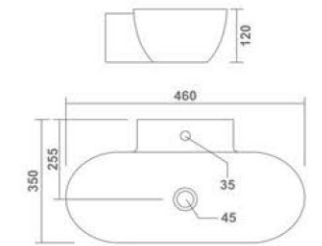

MATRIX
Wall Hung Basin
400x200x125mm
16"x8"x5"
5.60 Kg.

BERRY
Wall Hung Basin
360x260x130mm
14"x10"x5"
6.35 Kg.

VIOLET
Wall Hung Basin
380x340x140mm
15"x13"x6"
10.50 Kg.

Thin rim

LEO
Wall Hung Basin
400x290x115mm
16"x11"x4"
9.00 Kg.

PRIME
Wall Hung Basin
430x295x130mm
17"x12"x5"
8.75 Kg.

Thin rim

SIMP
Wall Hung Basin
420x275x140mm
17"x11"x6"
6.70 Kg.

LORENZ
Wall Hung Basin
410x310x120mm
16"x12"x5"
8.90 Kg.

Thin rim

LEXO
Wall Hung Basin
350x330x110mm
14"x13"x4"
8.55 Kg.

Thin rim

NOVAN
Wall Hung Basin
460x350x120mm
18"x14"x5"
7.70 Kg.

Thin rim

Thin rim

POLO
Wall Hung Basin
300x230x120mm
12"x9"x5"
5.75 Kg.

BRIO
Wall Hung Basin
450x275x125mm
18"x11"x5"
9.35 Kg.

Thin rim

TAPE
Wall Hung Basin
340x340x100mm
14"x14"x4"
6.45 Kg.