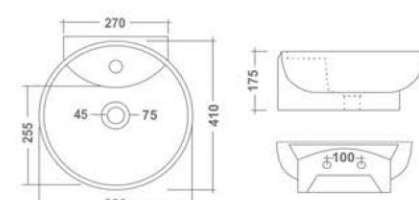

ROUND

Wall Hung Basin
370x295x180mm
15"x12"x7"
7.15 Kg.

SONATA

Wall Hung Basin
380x410x175mm
15"x16"x7"
11.20 Kg.

KING

Wall Hung Basin
400x360x110mm
16"x14"x4"
8.55 Kg.

LIBRA
Wall Hung Basin
460x340x120mm
19"x13"x5"
11.90 Kg.