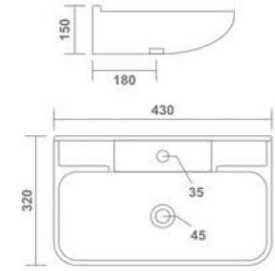

Wall Hung Basin
400x275x150mm
16"x11"x6"
9.25 Kg.

GOLDEN

Wall Hung Basin
460x370x180mm
18"x15"x7"
8.85 Kg.

KOHINOOR

Wall Hung Basin
455x315x210mm
18"x12"x8"
8.75 Kg.

SUHANI

Wall Hung Basin
355x225x140mm
14"x9"x5"
4.90 Kg.

ROUND

Wall Hung Basin
370x295x180mm
15"x12"x7"
7.15 Kg.

SONATA

Wall Hung Basin
380x410x175mm
15"x16"x7"
11.20 Kg.

KING

Wall Hung Basin
400x360x110mm
16"x14"x4"
8.55 Kg.

LIBRA
Wall Hung Basin
460x340x120mm
19"x13"x5"
11.90 Kg.

LUCA
Wall Hung Basin
560x400x120mm
22"x16"x5"
16.45 Kg.

ARAV
Wall Hung Basin
335x365x150mm
13"x14"x6"
8.40 Kg.

REAL
Wall Hung Basin
305x245x175mm
12"x10"x7"
4.45 Kg.

MEERA
Wall Hung Basin
475x250x175mm
19"x10"x7"
6.55 Kg.

Thin rim

FIEO
Wall Hung Basin
430x320x150mm
17"x13"x6"
8.35 Kg.

SOCCER
Wall Hung Basin
350x425x260mm
14"x17"x10"
14.70 Kg.

JENNY
Wall Hung Basin
440x380x130mm
17"x15"x5"
12.10 Kg.

CORAL

Wall Hung Basin
490x340x110mm
19"x14"x4"
9.40 Kg.