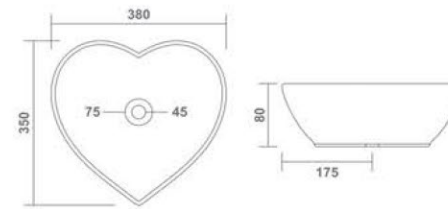

Thin rim

BERLIN (Mini)
Table Top Basin
390x300x105mm
15"x12"x4"
8.70 Kg.

Thin rim

HEART
Table Top Basin
380x350x80mm
15"x14"x3"
5.90 Kg.

Thin rim

FIGGY
Table Top Basin
445x260x130mm
18"x10"x5"
5.40 Kg.

Thin rim

CELLO (Mini)
Table Top Basin
350x270x100mm
14"x11"x4"
4.75 Kg.

Thin rim

SCOT
Table Top Basin
300x300x100mm
12"x12"x4"
3.25 Kg.

SOPIE
Table Top Basin
460x340x110mm
18"x13"x4"
14.30 Kg.

Thin rim

MADRID
Table Top Basin
360x360x130mm
14"x14"x5"
7.00 Kg.