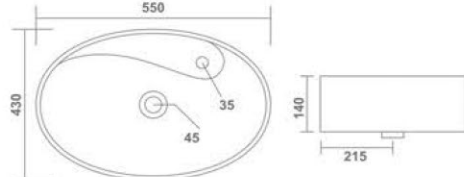

Perfectly
Glazed

5mm thickness

SPA
Table Top Basin
520x380x120mm
21"x15"x5"
11.00 Kg.

BERLIN (I)
Table Top Basin
550x430x140mm
22"x17"x5"
14.55 Kg.

Thin rim

KORONA
Top Counter Basin
560x415x180mm
22"x16"x7"
12.10 Kg.