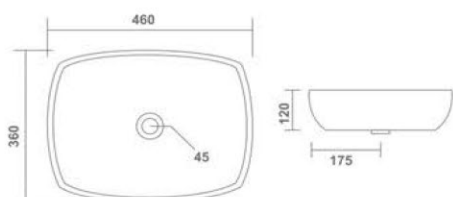

KWID
Table Top Basin
320x320x150mm
13"x13"x6"
7.70 Kg.