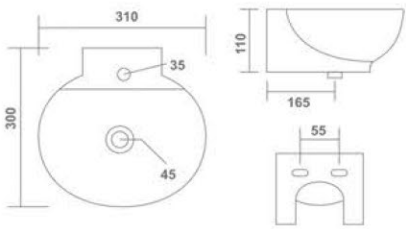

GOLDEN

Wall Hung Basin
460x370x180mm
18"x15"x7"
8.85 Kg.