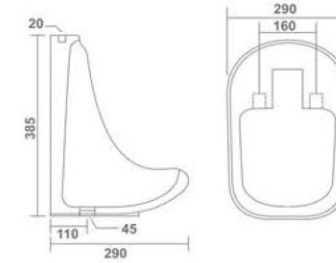

MEGA

Wall Hung Basin
350x350x150mm
14"x14"x6"
8.55 Kg.

CORNER 14"

Wall Hung Basin
355x355x190mm
14"x14"x7"
6.15 Kg.

CORNER 16"

Wall Hung Basin
430x430x210mm
17"x17"x8"
7.90 Kg.

ACU PAN

Pan
410x600x390mm
16"x24"x16"
16.40 Kg.

ACU PAN / C.T. PAN

Pan
440x610x200mm
17"x24"x8"
14.30 Kg.

ORISSA PAN 23"

Pan
450x620x280mm
18"x24"x11"
17.80 Kg.

ORISSA PAN 20" COMFORT

Pan
410x530x260mm
16"x21"x10"
15.20 Kg.

ORISSA PAN 20"

Pan
425x530x245mm
17"x21"x10"
14.00 Kg.

C.T. PAN 20"

Pan
410x515x175mm
16"x20"x7"
13.40 Kg.

PLUTO
Urinal
250x290x495mm
10"x11"x20"
13.40 Kg.

SMALL
Urinal
290x290x385mm
11"x11"x15"
9.45 Kg.

LARGE
Urinal
365x400x615mm
14"x16"x25"
24.95 Kg.

FLAT BACK
Urinal
315x305x445mm
12"x12"x18"
8.15 Kg.