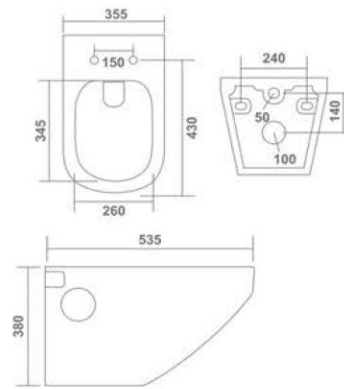

Rimless

Rimless

ARIN
Wall Hung Closet
490x350x355mm
20"x14"x14"
23.85 Kg.

VITO
Wall Hung Closet
535x380x370mm
21"x15"x15"
30.50 Kg.

AERON
Wall Hung Closet
505x365x360mm
20"x15"x14"
28.20 Kg.

COCO
Wall Hung Closet
530x370x360mm
21"x15"x14"
27.50 Kg.

Slendor

Stuff with Dimension

ZITA
Wall Hung Closet
510x355x300mm
20"x14"x12"
24.40 Kg.

Rimless

CARDIFF
Wall Hung Closet
475x350x350mm
19"x14"x14"
24.85 Kg.

MESSI
Wall Hung Closet
510x355x340mm
20"x14"x14"
22.95 Kg.

Rimless

AURA
Wall Hung Closet
535x355x380mm
21"x14"x15"
26.35 Kg.

ELEGANT
Wall Hung Closet
490x345x340mm
20"x14"x14"
29.35 Kg.

NEON 19"
Wall Hung Closet
490x355x360mm
19"x14"x15"
29.35 Kg.

Classic
Style Simplified

Inbuilt jet

NEON 21"
Wall Hung Closet
535x370x350mm
21"x15"x14"
30.50 Kg.

ZETA
Wall Hung Closet
525x340x350mm
21"x14"x14"
23.70 Kg.

Inbuilt jet

ROLLO (H)
Wall Hung Closet
565x380x340mm
22"x15"x13"
15.00 Kg.