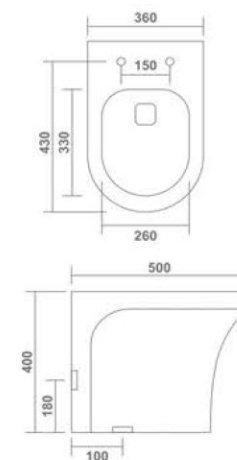

Available models

MONTANA
GRANT
GLOPS
CARDIFF
ZETA
AUDI
ELEGANT
ELEMENT 19"
JADE

OXXO EWC S & P
Water Closet
520x360x380mm
21"x14"x15"
33.40 Kg.

ETHAN EWC S & P
Water Closet
500x360x400mm
20"x14"x16"
32.70 Kg.

Inbuilt jet

SQUARE EWC S & P
Water Closet
545x360x410mm
22"x14"x16"
31.35 Kg.

Rimless

ETHAN EWC S & P
Water Closet
500x360x400mm
20"x14"x16"
32.70 Kg.

ORIENT EWC

Water Closet
510x390x400mm
20"x16"x16"
23.80 Kg.

ANGLO INDIAN S & P

Water Closet
580x450x320mm
20"x18"x13"
19.35 Kg.

EWC CONCEALED

Water Closet
560x360x395mm
22"x14"x16"
18.75 Kg.

LINIA EWS S & P

Water Closet
475x345x400mm
19"x14"x16"
18.30 Kg.

EWC S & P

Water Closet
515x350x395mm
20"x14"x16"
14.65 Kg.